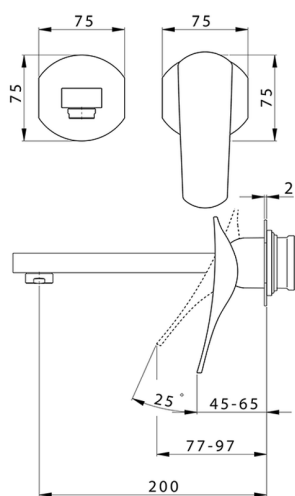

Exposed part for single lever washbasin valve ROADSTER ACCENT_RA005510

MODEL **RA005510**

Exposed part for single lever washbasin valve, without concealed part, spout L.200 mm, for item Easy-Box ZA002450-ZA025510

Exposed part for single lever washbasin valve ROADSTER ACCENT_RA005510

RA005510

<https://en.cisal.it/exposed-part-for-single-lever-washbasin-valve-roadster-accent-ra005510>

2026-06-13