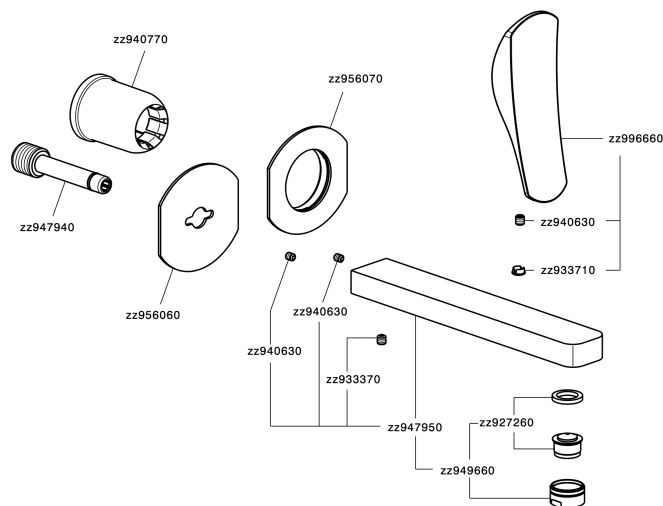

Exposed part for single lever washbasin valve ROADSTER ACCENT_RA005510

MODEL **RA005510**

Exposed part for single lever washbasin valve, without concealed part, spout L.200 mm, for item Easy-Box ZA002450-ZA025510

AVAILABLE FINISHINGS

-  **21** 21 Chrome
-  **2B** 2B Polished Nickel
-  **2F** 2F Brushed Nickel
-  **2Q** 2Q Black Titanium
-  **40** 40 Matt Black
-  **4Q** 4Q Matt White

CHARACTERISTICS

Installation **Concealed**
 Required concealed parts **ZA002450**

Exposed part for single lever washbasin valve ROADSTER ACCENT_RA005510

RA005510

<https://en.cisal.it/exposed-part-for-single-lever-washbasin-valve-roadster-accent-ra005510>

2026-06-13