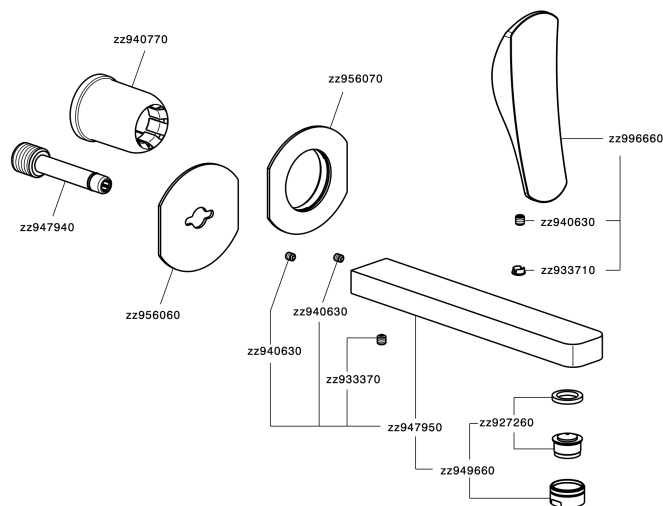

Exposed part for single lever washbasin valve ROADSTER ACCENT_RA005510

RA005510

<https://en.cisal.it/exposed-part-for-single-lever-washbasin-valve-roadster-accent-ra005510>

2026-06-13