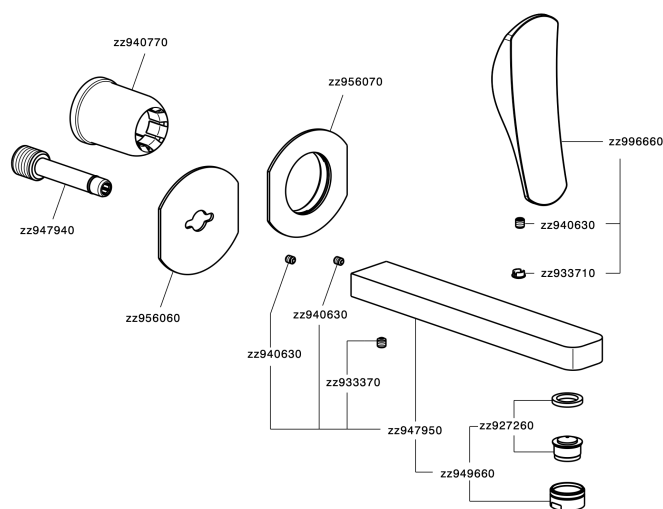

Exposed part for single lever washbasin valve ROADSTER ACCENT_RA005510

MODEL **RA005510**

Exposed part for single lever washbasin valve, without concealed part, spout L.200 mm, for item Easy-Box ZA002450-ZA025510

AVAILABLE FINISHINGS

-  **21** 21 Chrome
-  **2B** 2B Polished Nickel
-  **2F** 2F Brushed Nickel
-  **2Q** 2Q Black Titanium
-  **40** 40 Matt Black
-  **4Q** 4Q Matt White

CHARACTERISTICS

Installation **Concealed**
 Required concealed parts **ZA002450**

Exposed part for single lever washbasin valve ROADSTER ACCENT_RA005510

RA005510

<https://en.cisal.it/exposed-part-for-single-lever-washbasin-valve-roadster-accent-ra005510>

2026-06-14