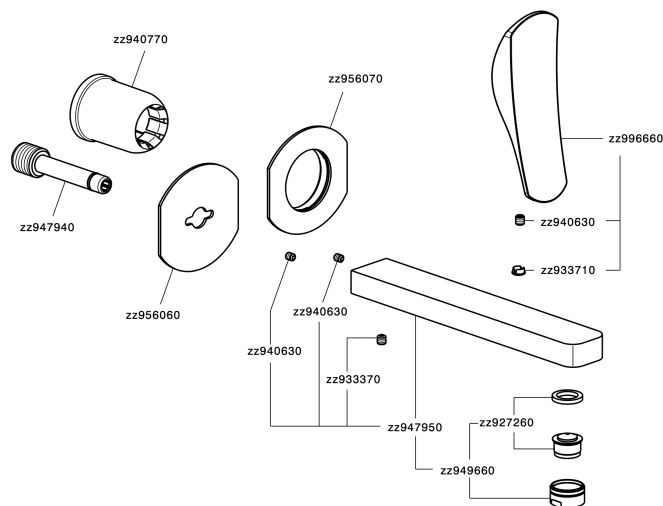

## Exposed part for single lever washbasin valve ROADSTER ACCENT\_RA005510

MODEL **RA005510**

Exposed part for single lever washbasin valve, without concealed part, spout L.200 mm, for item Easy-Box ZA002450-ZA025510

### CHARACTERISTICS

Installation **Concealed**  
 Required concealed parts **ZA002450**

## Exposed part for single lever washbasin valve ROADSTER ACCENT\_RA005510

RA005510

<https://en.cisal.it/exposed-part-for-single-lever-washbasin-valve-roadster-accent-ra005510>

2026-04-29