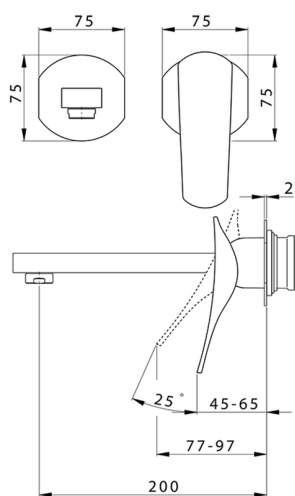

CHARACTERISTICS

Installation **Concealed**
Required concealed parts **ZA002450**