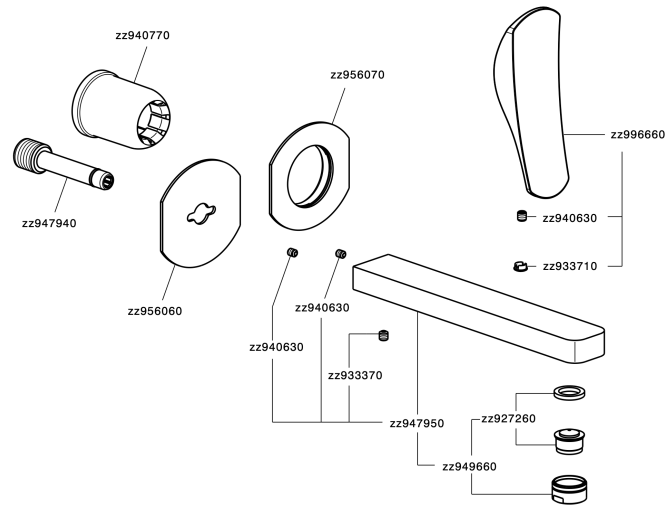

Exposed part for single lever washbasin valve ROADSTER ACCENT_RA005510

RA005510

<https://en.cisal.it/exposed-part-for-single-lever-washbasin-valve-roadster-accent-ra005510>

2026-04-29