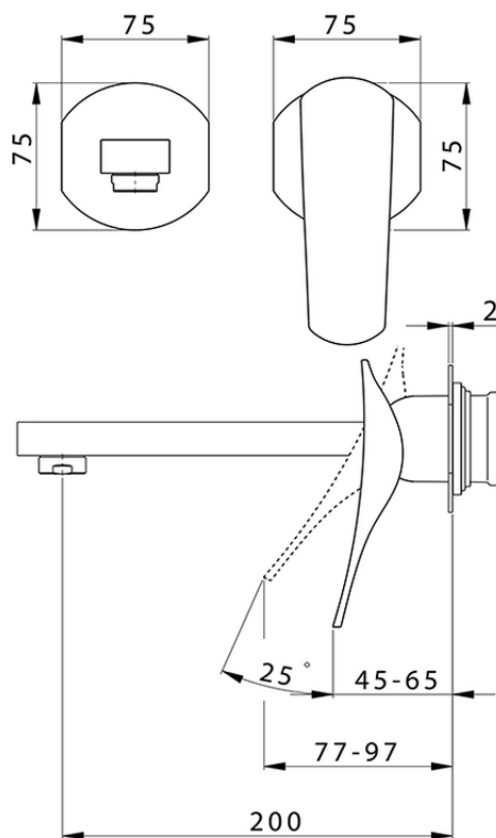

## Exposed part for single lever washbasin valve ROADSTER ACCENT\_RA005510

RA005510

<https://en.cisal.it/exposed-part-for-single-lever-washbasin-valve-roadster-accent-ra005510>

2026-04-06