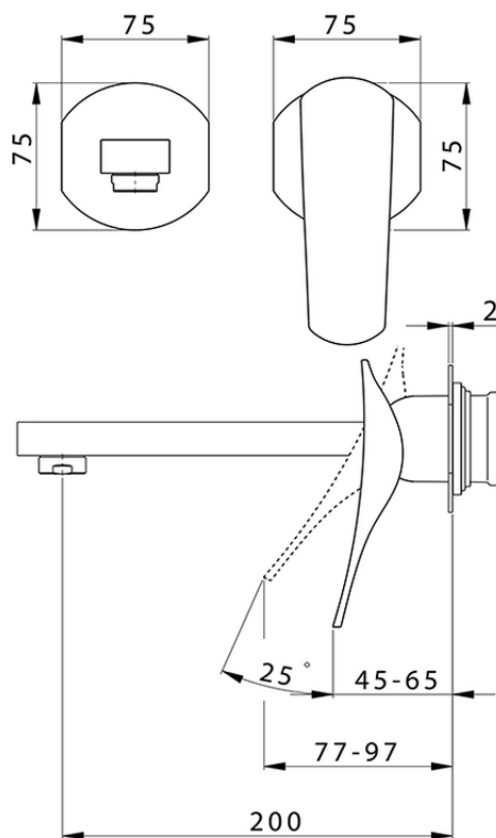

Exposed part for single lever washbasin valve ROADSTER ACCENT_RA005510

RA005510

<https://en.cisal.it/exposed-part-for-single-lever-washbasin-valve-roadster-accent-ra005510>

2026-04-29