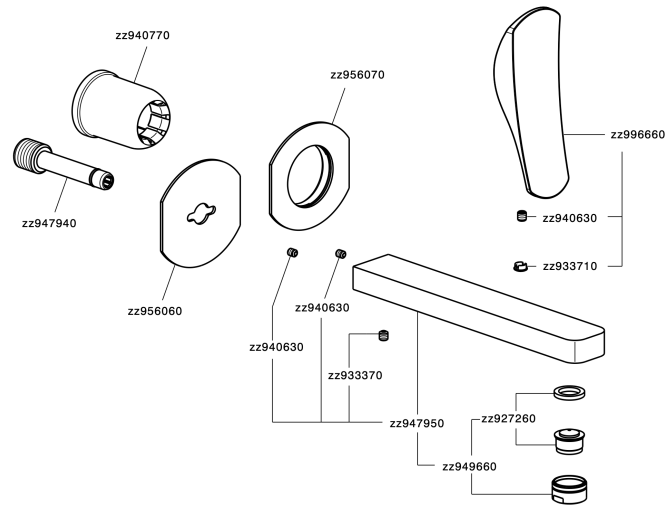

Exposed part for single lever washbasin valve ROADSTER ACCENT_RA005510

RA005510

<https://en.cisal.it/exposed-part-for-single-lever-washbasin-valve-roadster-accent-ra005510>

2026-04-06