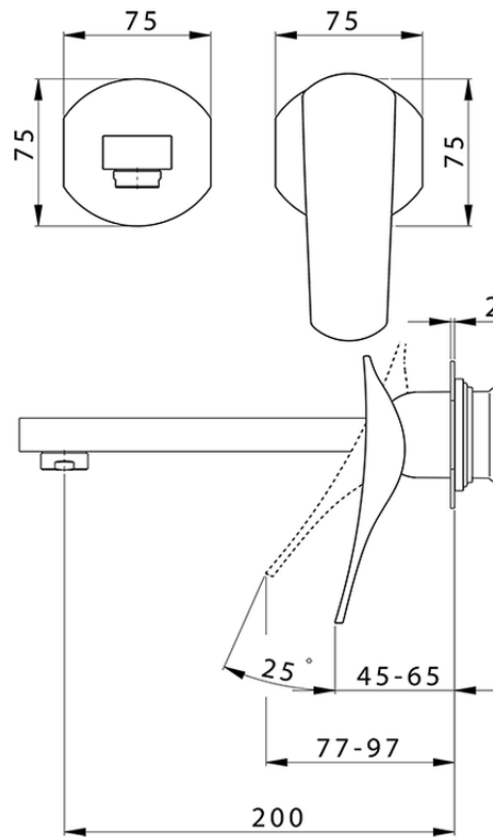

Exposed part for single lever washbasin valve ROADSTER ACCENT_RA005510

RA005510

<https://en.cisal.it/exposed-part-for-single-lever-washbasin-valve-roadster-accent-ra005510>

2026-06-14