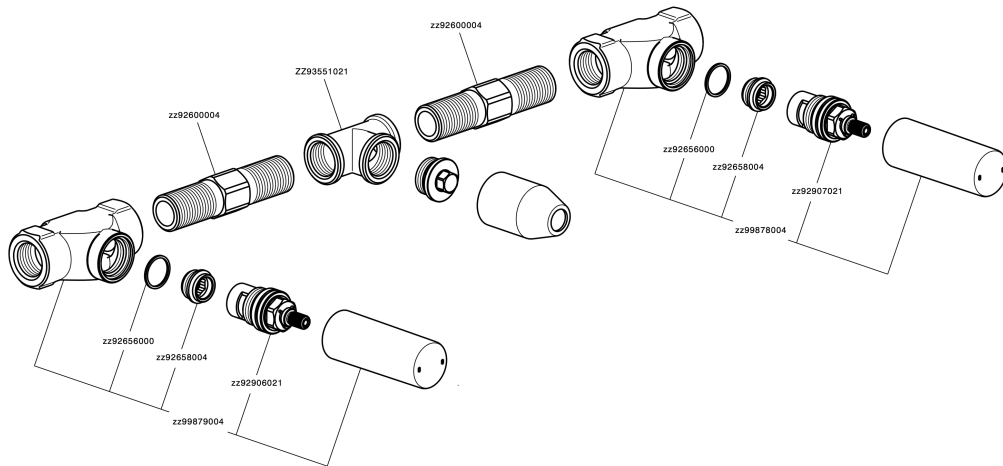

## Exposed part for concealed washbasin mixer CHERIE\_CF013510

CF013510

<https://en.cisal.it/exposed-part-for-concealed-washbasin-mixer-cherie-cf013510>

## Concealed washbasin mixer CONCEALED\_ZA033511

ZA033511

<https://en.cisal.it/concealed-washbasin-mixer-concealed-za033511>

2026-06-14