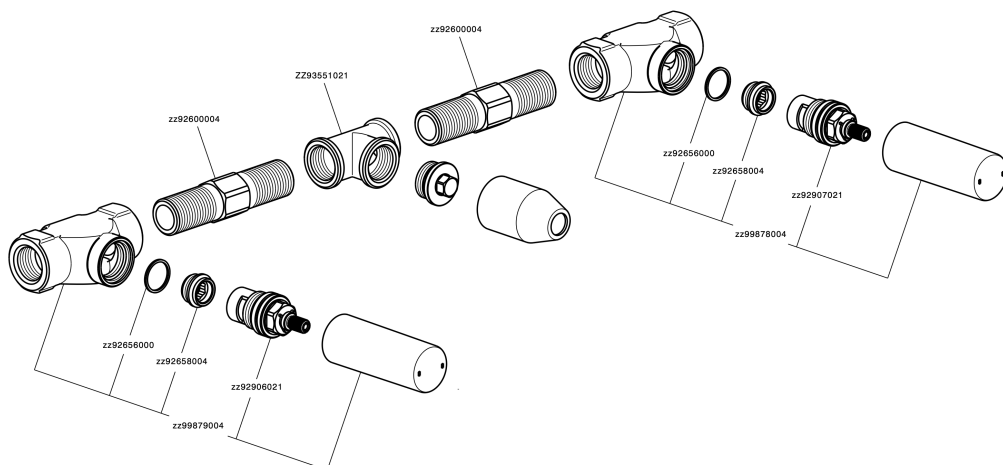

## Exposed part for concealed washbasin mixer CHERIE\_CF013510

CF013510

<https://en.cisal.it/exposed-part-for-concealed-washbasin-mixer-cherie-cf013510>

## Concealed washbasin mixer CONCEALED\_ZA033511

ZA033511

<https://en.cisal.it/concealed-washbasin-mixer-concealed-za033511>

2026-05-17