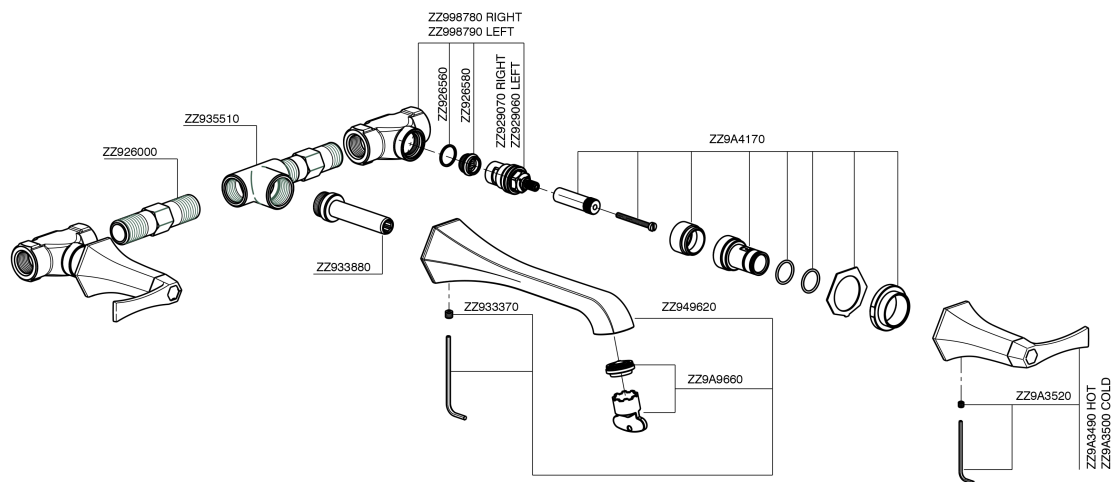

## Exposed part for concealed washbasin mixer CHERIE\_CF013510

CF013510

<https://en.cisal.it/exposed-part-for-concealed-washbasin-mixer-cherie-cf013510>

## Concealed washbasin mixer CONCEALED\_ZA033511

ZA033511

<https://en.cisal.it/concealed-washbasin-mixer-concealed-za033511>

2026-06-14