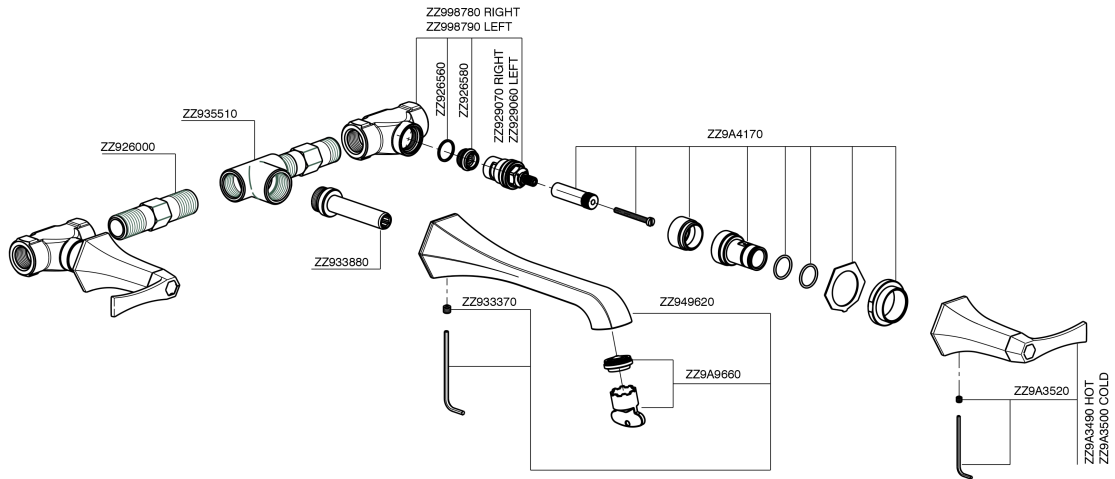

## Exposed part for concealed washbasin mixer CHERIE\_CF013510

CF013510

<https://en.cisal.it/exposed-part-for-concealed-washbasin-mixer-cherie-cf013510>

## Concealed washbasin mixer CONCEALED\_ZA033511

ZA033511

<https://en.cisal.it/concealed-washbasin-mixer-concealed-za033511>

2026-05-17