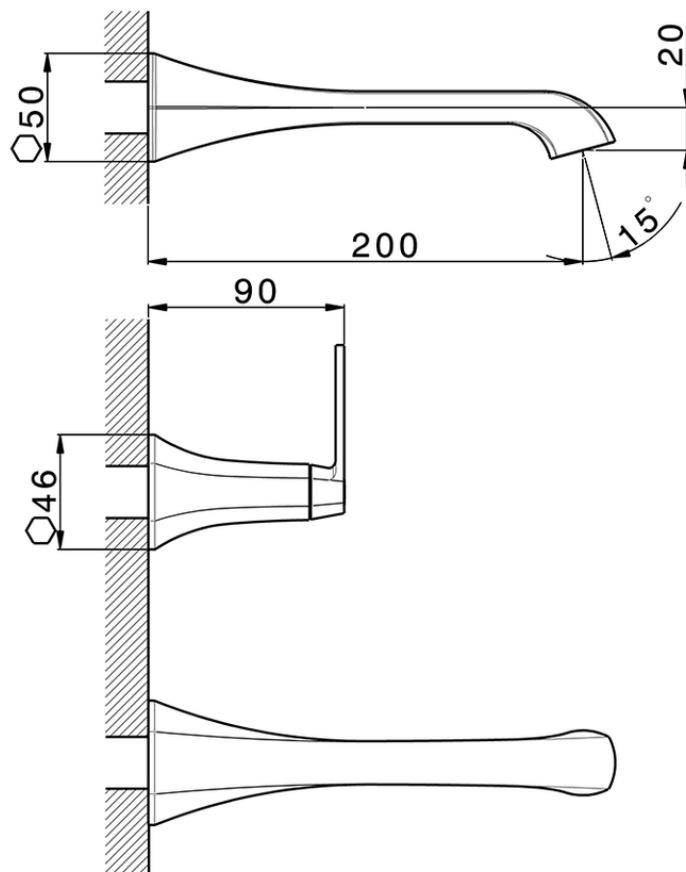

Exposed part for concealed washbasin mixer CHERIE_CF013510

CF013510

<https://en.cisal.it/exposed-part-for-concealed-washbasin-mixer-cherie-cf013510>

Serie's code	Size XX
CX 1351	20-35
CF 1351	20-35
CX 0331	20-35
CF 0331	20-35
CX 0200	20-35
CF 0200	20-35
BA 1351	20-35
GS 1351	20-35
GL 1351	20-35
MN 1351	20-35
LN 1351	20-35
LV 1351	33-48
LY 1351	33-48
CU 1351	33-48
SM 1351	30-45
AA 1351	10-30
AC 1351	10-30
AR 1351	15-25
PZ 1351	10-30
RG 1351	10-30
TS 1351	10-30
VT 1351	10-30
CS 1351	10-30
WA 1351	45-68
X1 1351	33-45
X2 1351	33-45
X3 1351	33-45
X4 1351	33-45
X5 1351	33-45
RI 1351	20-35
RM 1351	20-35

Limiti di tolleranza superficie piastrelle
 Adjustment limits for finished tile surface
 Limites de tolérance surface carrelage
 Fliesenoberfläche
 Superficie del azulejo

ZA033511

<https://en.cisal.it/concealed-washbasin-mixer-concealed-za033511>