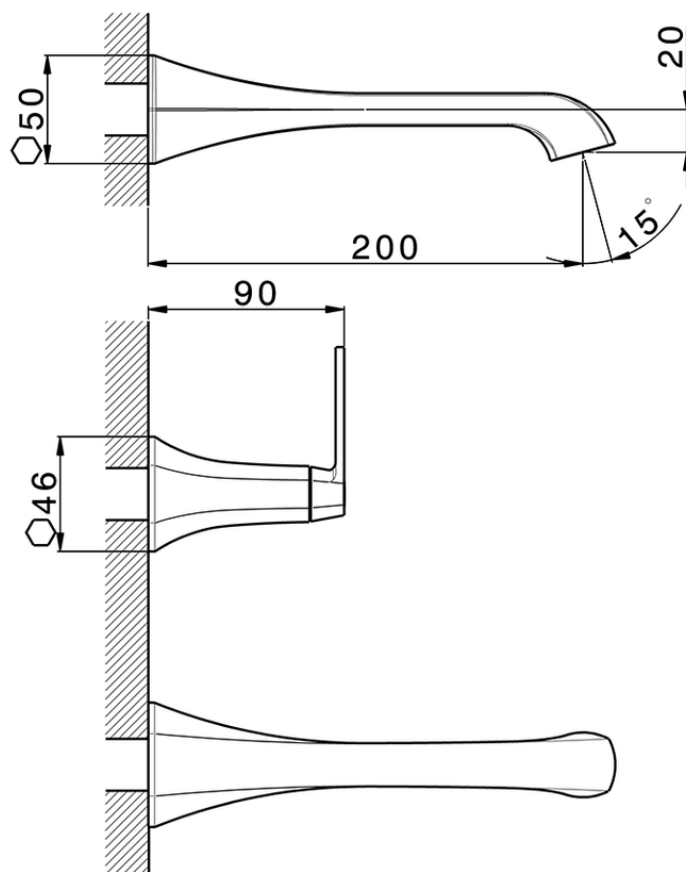

Exposed part for concealed washbasin mixer CHERIE_CF013510

CF013510

<https://en.cisal.it/exposed-part-for-concealed-washbasin-mixer-cherie-cf013510>

Serie's code	Size XX
CX 1351	20-35
CF 1351	20-35
CX 0331	20-35
CF 0331	20-35
CX 0200	20-35
CF 0200	20-35
BA 1351	20-35
GS 1351	20-35
GL 1351	20-35
MN 1351	20-35
LN 1351	20-35
LV 1351	33-48
LY 1351	33-48
CU 1351	33-48
SM 1351	30-45
AA 1351	10-30
AC 1351	10-30
AR 1351	15-25
PZ 1351	10-30
RG 1351	10-30
TS 1351	10-30
VT 1351	10-30
CS 1351	10-30
WA 1351	45-68
X1 1351	33-45
X2 1351	33-45
X3 1351	33-45
X4 1351	33-45
X5 1351	33-45
RI 1351	20-35
RM 1351	20-35

Limiti di tolleranza superficie piastrelle
 Adjustment limits for finished tile surface
 Limites de tolérance surface carrelage
 Fliesenoberfläche
 Superficie del azulejo

ZA033511

<https://en.cisal.it/concealed-washbasin-mixer-concealed-za033511>