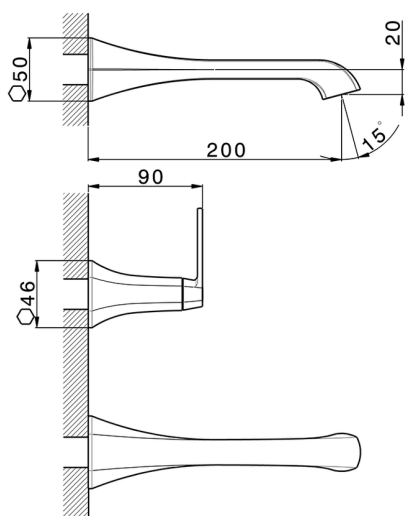

Exposed part for concealed washbasin mixer **CHERIE_CF013510**

MODEL **CF013510**

Exposed part for concealed washbasin mixer, without concealed part, for items ZA033511

AVAILABLE FINISHINGS

- 
6T 6T Chrome/Matt Black
- 
7C 7C Gold/Matt Black
- 
7D 7D Polished Nickel/Matt Black
- 
7E 7E Rose Gold/Matt Black

CHARACTERISTICS

Installation **Concealed**
 Required concealed parts **ZA033511**

Exposed part for concealed washbasin mixer CHERIE_CF013510

CF013510

<https://en.cisal.it/exposed-part-for-concealed-washbasin-mixer-cherie-cf013510>

Concealed washbasin mixer CONCEALED_ZA033511

MODEL **ZA033511**

Concealed washbasin mixer, right headvalve - left headvalve

AVAILABLE FINISHINGS

 **04** 04 Without finishing

CHARACTERISTICS

Concealed **1**

2026-05-17