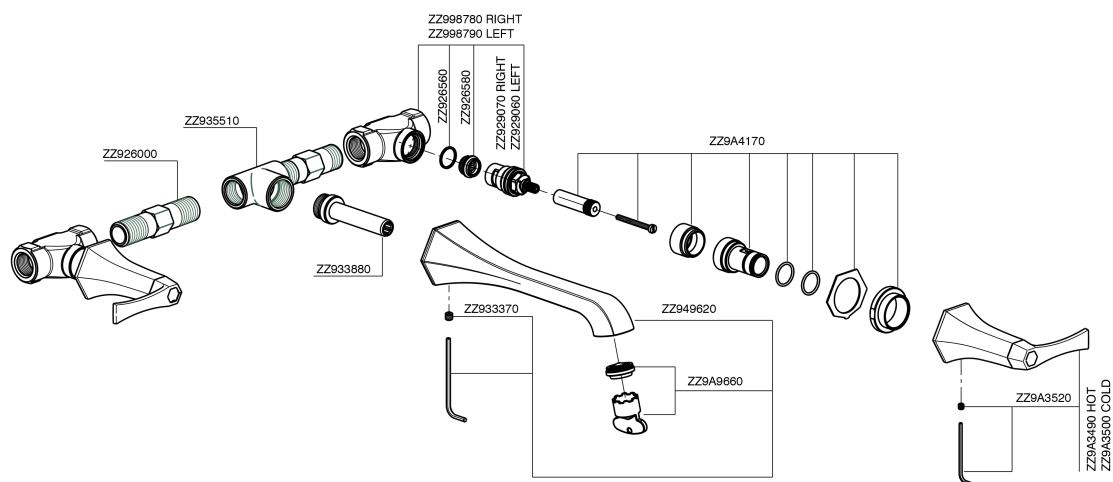

## Exposed part for concealed washbasin mixer **CHERIE\_CF013510**

MODEL **CF013510**

Exposed part for concealed washbasin mixer, without concealed part, for items ZA033511

### CHARACTERISTICS

Installation **Concealed**  
 Required concealed parts **ZA033511**

## Exposed part for concealed washbasin mixer CHERIE\_CF013510

CF013510

<https://en.cisal.it/exposed-part-for-concealed-washbasin-mixer-cherie-cf013510>

## Concealed washbasin mixer CONCEALED\_ZA033511

MODEL **ZA033511**

Concealed washbasin mixer, right headvalve - left headvalve

AVAILABLE FINISHINGS

 **04** 04 Without finishing

CHARACTERISTICS

Concealed **1**