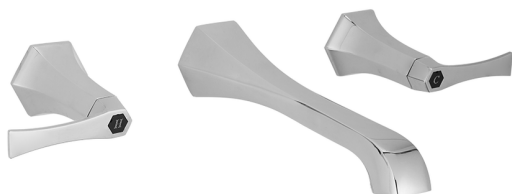

Exposed part for concealed washbasin mixer **CHERIE_CF013510**

MODEL **CF013510**

Exposed part for concealed washbasin mixer, without concealed part, for items ZA033511

AVAILABLE FINISHINGS

- 
6T 6T Chrome/Matt Black
- 
7C 7C Gold/Matt Black
- 
7D 7D Polished Nickel/Matt Black
- 
7E 7E Rose Gold/Matt Black

CHARACTERISTICS

Installation **Concealed**
 Required concealed parts **ZA033511**

Exposed part for concealed washbasin mixer CHERIE_CF013510

CF013510

<https://en.cisal.it/exposed-part-for-concealed-washbasin-mixer-cherie-cf013510>

Concealed washbasin mixer CONCEALED_ZA033511

MODEL **ZA033511**

Concealed washbasin mixer, right headvalve - left headvalve

AVAILABLE FINISHINGS

 **04** 04 Without finishing

CHARACTERISTICS

Concealed **1**

2026-04-06