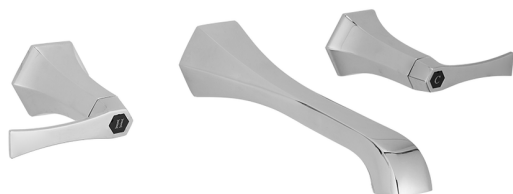

Exposed part for concealed washbasin mixer **CHERIE_CF013510**

MODEL **CF013510**

Exposed part for concealed washbasin mixer, without concealed part, for items ZA033511

AVAILABLE FINISHINGS

- 
6T 6T Chrome/Matt Black
- 
7C 7C Gold/Matt Black
- 
7D 7D Polished Nickel/Matt Black
- 
7E 7E Rose Gold/Matt Black

CHARACTERISTICS

Installation **Concealed**
 Required concealed parts **ZA033511**

Exposed part for concealed washbasin mixer CHERIE_CF013510

CF013510

<https://en.cisal.it/exposed-part-for-concealed-washbasin-mixer-cherie-cf013510>

Concealed washbasin mixer CONCEALED_ZA033511

MODEL **ZA033511**

Concealed washbasin mixer, right headvalve - left headvalve

AVAILABLE FINISHINGS

04 04 Without finishing

CHARACTERISTICS

Concealed **1**

2026-06-13