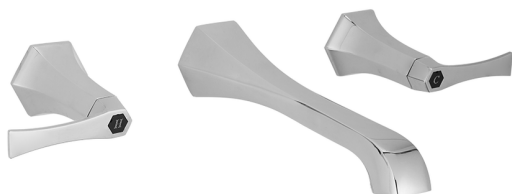

Exposed part for concealed washbasin mixer **CHERIE_CF013510**

MODEL **CF013510**

Exposed part for concealed washbasin mixer, without concealed part, for items ZA033511

AVAILABLE FINISHINGS

- 
6T 6T Chrome/Matt Black
- 
7C 7C Gold/Matt Black
- 
7D 7D Polished Nickel/Matt Black
- 
7E 7E Rose Gold/Matt Black

CHARACTERISTICS

Installation **Concealed**
 Required concealed parts **ZA033511**

Exposed part for concealed washbasin mixer CHERIE_CF013510

CF013510

<https://en.cisal.it/exposed-part-for-concealed-washbasin-mixer-cherie-cf013510>

Concealed washbasin mixer CONCEALED_ZA033511

MODEL **ZA033511**

Concealed washbasin mixer, right headvalve - left headvalve

AVAILABLE FINISHINGS

 **04** 04 Without finishing

CHARACTERISTICS

Concealed **1**

2026-05-17