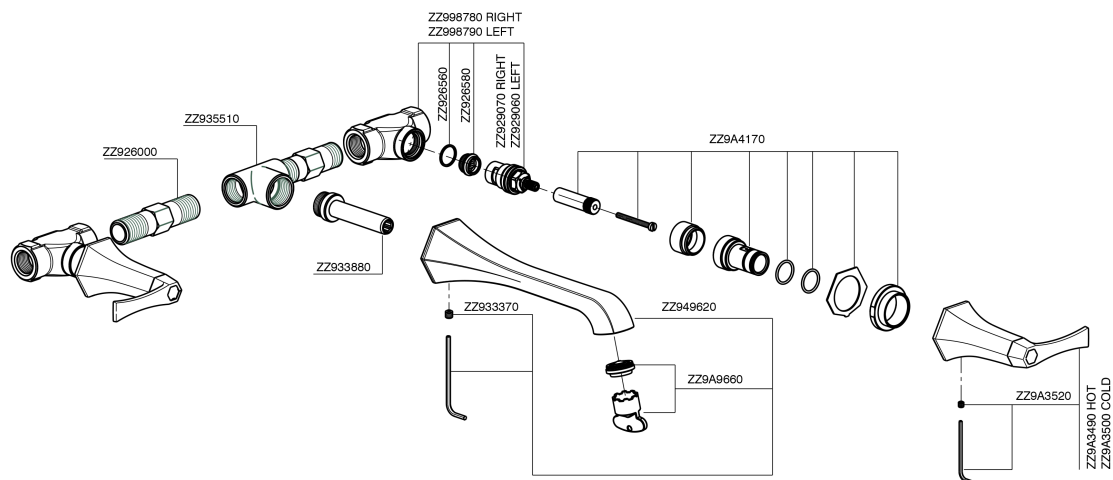

Exposed part for concealed washbasin mixer **CHERIE_CF013510**

MODEL **CF013510**

Exposed part for concealed washbasin mixer, without concealed part, for items ZA033511

AVAILABLE FINISHINGS

- 
6T 6T Chrome/Matt Black
- 
7C 7C Gold/Matt Black
- 
7D 7D Polished Nickel/Matt Black
- 
7E 7E Rose Gold/Matt Black

CHARACTERISTICS

Installation **Concealed**
 Required concealed parts **ZA033511**

Exposed part for concealed washbasin mixer CHERIE_CF013510

CF013510

<https://en.cisal.it/exposed-part-for-concealed-washbasin-mixer-cherie-cf013510>

Concealed washbasin mixer CONCEALED_ZA033511

MODEL **ZA033511**

Concealed washbasin mixer, right headvalve - left headvalve

AVAILABLE FINISHINGS

04 04 Without finishing

CHARACTERISTICS

Concealed **1**

2026-06-13