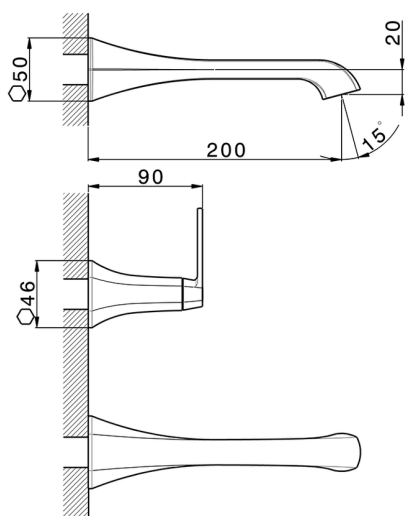

Exposed part for concealed washbasin mixer **CHERIE_CF013510**

MODEL **CF013510**

Exposed part for concealed washbasin mixer, without concealed part, for items ZA033511

AVAILABLE FINISHINGS

- 
6T 6T Chrome/Matt Black
- 
7C 7C Gold/Matt Black
- 
7D 7D Polished Nickel/Matt Black
- 
7E 7E Rose Gold/Matt Black

CHARACTERISTICS

Installation **Concealed**
 Required concealed parts **ZA033511**

Exposed part for concealed washbasin mixer CHERIE_CF013510

CF013510

<https://en.cisal.it/exposed-part-for-concealed-washbasin-mixer-cherie-cf013510>

Concealed washbasin mixer CONCEALED_ZA033511

MODEL **ZA033511**

Concealed washbasin mixer, right headvalve - left headvalve

AVAILABLE FINISHINGS

04 04 Without finishing

CHARACTERISTICS

Concealed **1**

2026-06-13