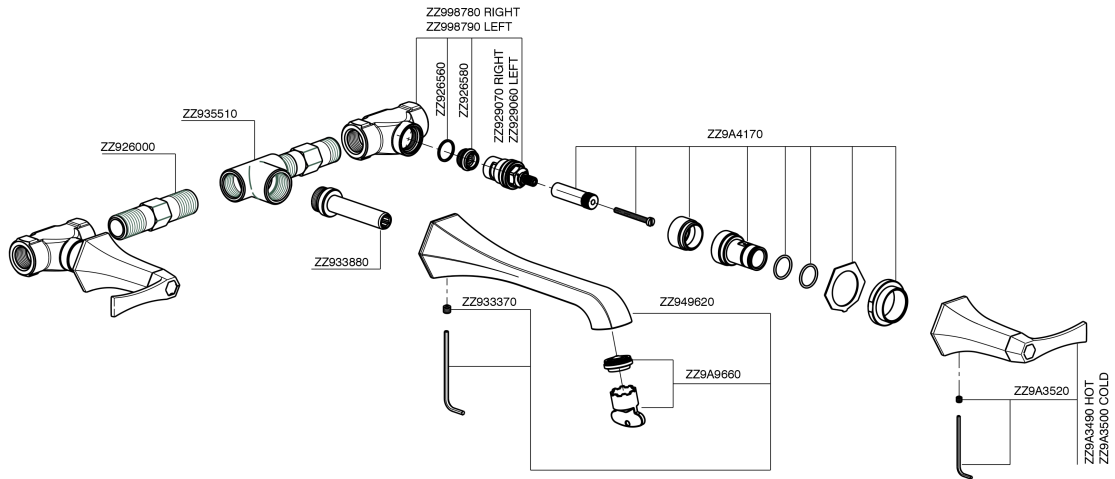

Exposed part for concealed washbasin mixer **CHERIE_CF013510**

MODEL **CF013510**

Exposed part for concealed washbasin mixer, without concealed part, for items ZA033511

AVAILABLE FINISHINGS

- 
6T 6T Chrome/Matt Black
- 
7C 7C Gold/Matt Black
- 
7D 7D Polished Nickel/Matt Black
- 
7E 7E Rose Gold/Matt Black

CHARACTERISTICS

Installation **Concealed**
 Required concealed parts **ZA033511**

Exposed part for concealed washbasin mixer CHERIE_CF013510

CF013510

<https://en.cisal.it/exposed-part-for-concealed-washbasin-mixer-cherie-cf013510>

Concealed washbasin mixer CONCEALED_ZA033511

MODEL **ZA033511**

Concealed washbasin mixer, right headvalve - left headvalve

AVAILABLE FINISHINGS

 **04** 04 Without finishing

CHARACTERISTICS

Concealed **1**

2026-04-06