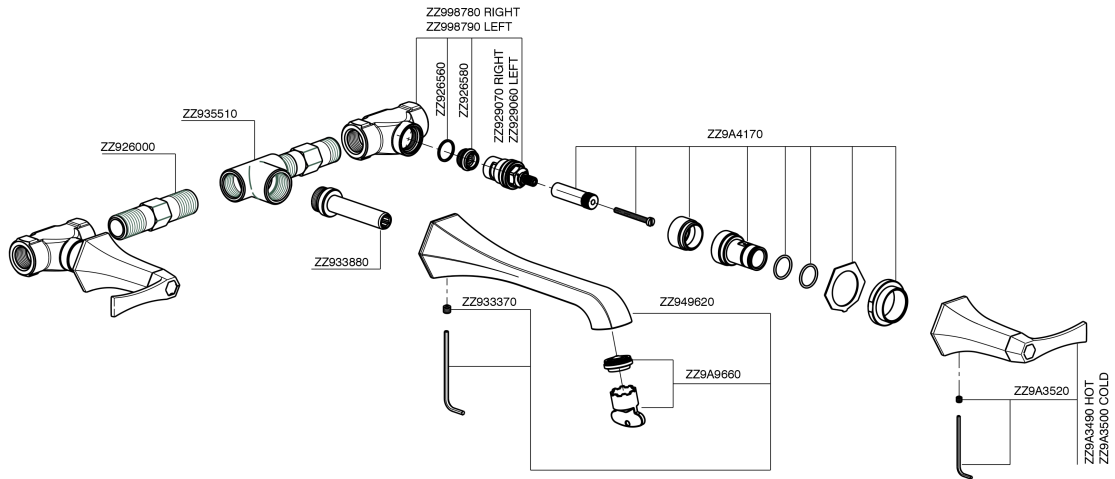

Exposed part for concealed washbasin mixer **CHERIE_CF013510**

MODEL **CF013510**

Exposed part for concealed washbasin mixer, without concealed part, for items ZA033511

AVAILABLE FINISHINGS

- 
6T 6T Chrome/Matt Black
- 
7C 7C Gold/Matt Black
- 
7D 7D Polished Nickel/Matt Black
- 
7E 7E Rose Gold/Matt Black

CHARACTERISTICS

Installation **Concealed**
 Required concealed parts **ZA033511**

Exposed part for concealed washbasin mixer CHERIE_CF013510

CF013510

<https://en.cisal.it/exposed-part-for-concealed-washbasin-mixer-cherie-cf013510>

Concealed washbasin mixer CONCEALED_ZA033511

MODEL **ZA033511**

Concealed washbasin mixer, right headvalve - left headvalve

AVAILABLE FINISHINGS

 **04** 04 Without finishing

CHARACTERISTICS

Concealed **1**

2026-05-17