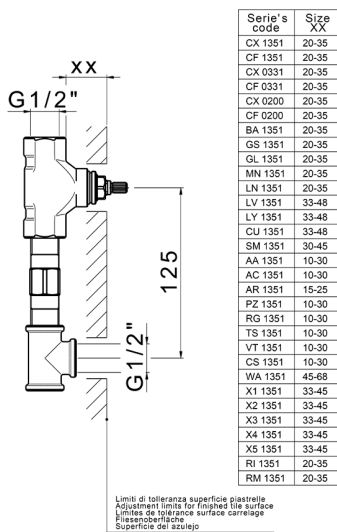

Exposed part for concealed washbasin mixer **CHERIE_CF013510**

MODEL **CF013510**

Exposed part for concealed washbasin mixer, without concealed part, for items ZA033511

AVAILABLE FINISHINGS

- 
6T 6T Chrome/Matt Black
- 
7C 7C Gold/Matt Black
- 
7D 7D Polished Nickel/Matt Black
- 
7E 7E Rose Gold/Matt Black

CHARACTERISTICS

Installation **Concealed**
 Required concealed parts **ZA033511**

Exposed part for concealed washbasin mixer CHERIE_CF013510

CF013510

<https://en.cisal.it/exposed-part-for-concealed-washbasin-mixer-cherie-cf013510>

Concealed washbasin mixer CONCEALED_ZA033511

MODEL **ZA033511**

Concealed washbasin mixer, right headvalve - left headvalve

AVAILABLE FINISHINGS

04 04 Without finishing

CHARACTERISTICS

Concealed **1**

2026-06-13