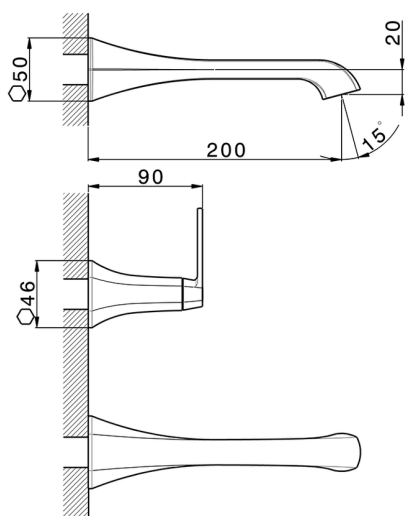

Exposed part for concealed washbasin mixer **CHERIE_CF013510**

MODEL **CF013510**

Exposed part for concealed washbasin mixer, without concealed part, for items ZA033511

AVAILABLE FINISHINGS

- 
6T 6T Chrome/Matt Black
- 
7C 7C Gold/Matt Black
- 
7D 7D Polished Nickel/Matt Black
- 
7E 7E Rose Gold/Matt Black

CHARACTERISTICS

Installation **Concealed**
 Required concealed parts **ZA033511**

Exposed part for concealed washbasin mixer CHERIE_CF013510

CF013510

<https://en.cisal.it/exposed-part-for-concealed-washbasin-mixer-cherie-cf013510>

Concealed washbasin mixer CONCEALED_ZA033511

MODEL **ZA033511**

Concealed washbasin mixer, right headvalve - left headvalve

AVAILABLE FINISHINGS

 **04** 04 Without finishing

CHARACTERISTICS

Concealed **1**

2026-04-06