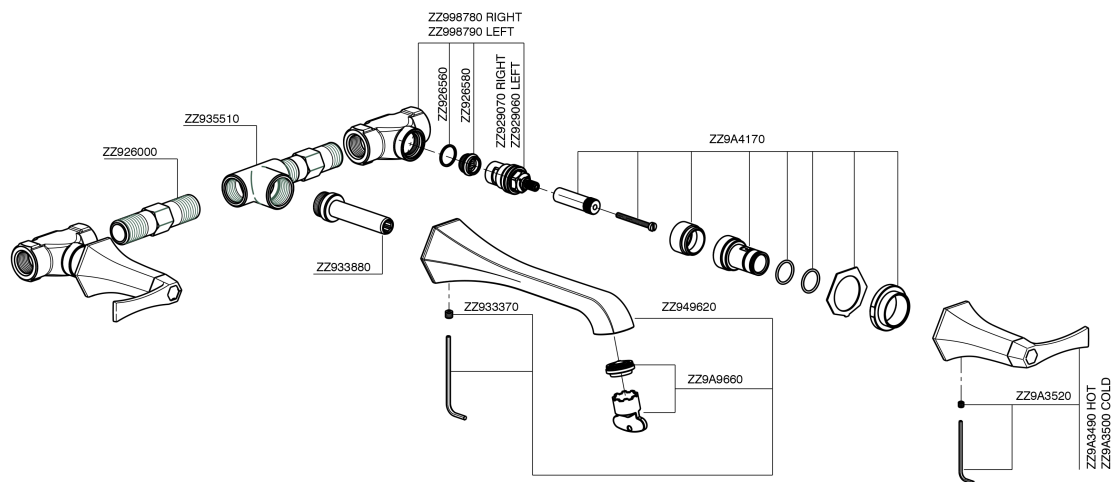

## Exposed part for concealed washbasin mixer CHERIE\_CF013510

CF013510

<https://en.cisal.it/exposed-part-for-concealed-washbasin-mixer-cherie-cf013510>

## Concealed washbasin mixer CONCEALED\_ZA033511

ZA033511

<https://en.cisal.it/concealed-washbasin-mixer-concealed-za033511>

2026-06-13