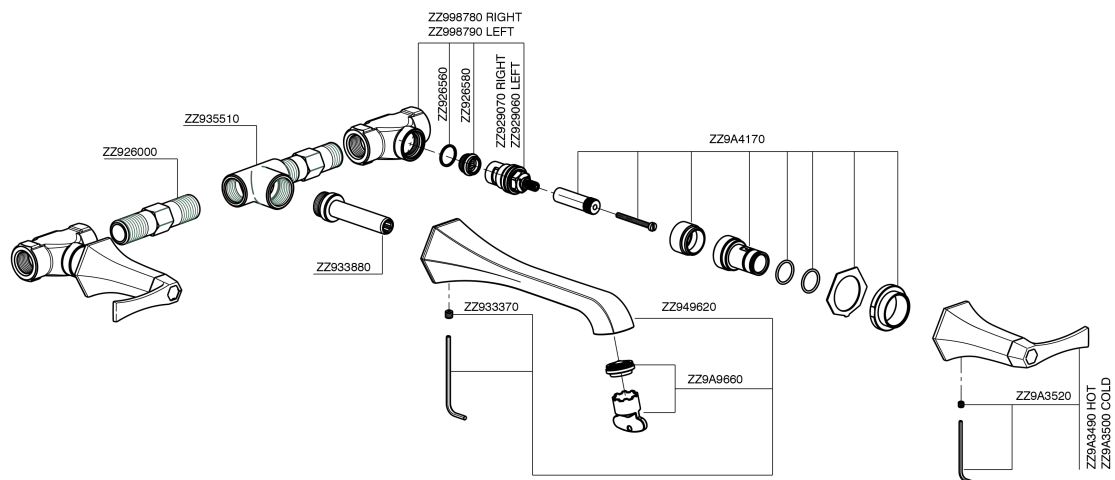

## Exposed part for concealed washbasin mixer CHERIE\_CF013510

CF013510

<https://en.cisal.it/exposed-part-for-concealed-washbasin-mixer-cherie-cf013510>

## Concealed washbasin mixer CONCEALED\_ZA033511

ZA033511

<https://en.cisal.it/concealed-washbasin-mixer-concealed-za033511>

2026-04-06