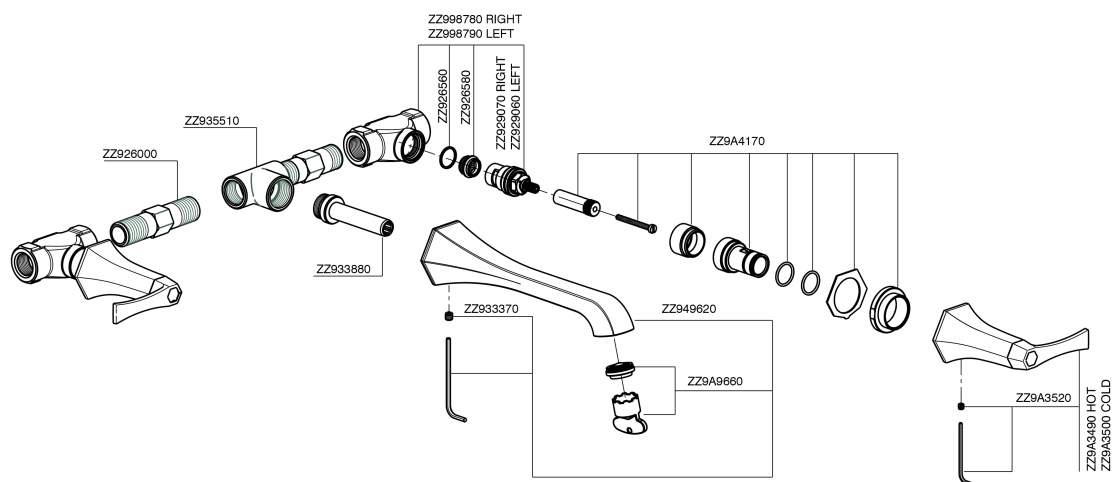

Exposed part for concealed washbasin mixer CHERIE_CF013510

CF013510

<https://en.cisal.it/exposed-part-for-concealed-washbasin-mixer-cherie-cf013510>

Concealed washbasin mixer CONCEALED_ZA033511

ZA033511

<https://en.cisal.it/concealed-washbasin-mixer-concealed-za033511>