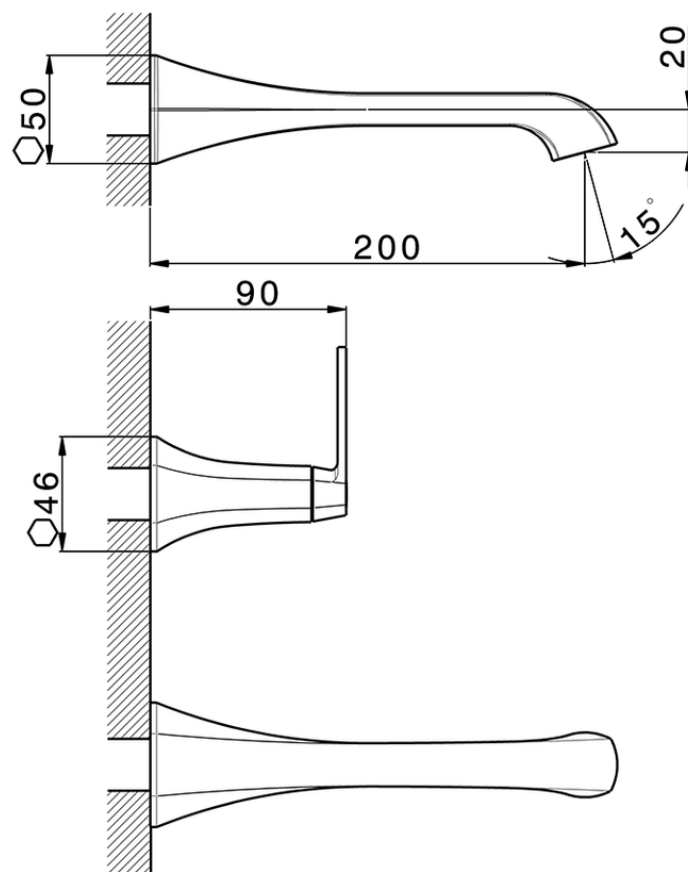

Exposed part for concealed washbasin mixer CHERIE_CF013510

CF013510

<https://en.cisal.it/exposed-part-for-concealed-washbasin-mixer-cherie-cf013510>

Serie's code	Size XX
CX 1351	20-35
CF 1351	20-35
CX 0331	20-35
CF 0331	20-35
CX 0200	20-35
CF 0200	20-35
BA 1351	20-35
GS 1351	20-35
GL 1351	20-35
MN 1351	20-35
LN 1351	20-35
LV 1351	33-48
LY 1351	33-48
CU 1351	33-48
SM 1351	30-45
AA 1351	10-30
AC 1351	10-30
AR 1351	15-25
PZ 1351	10-30
RG 1351	10-30
TS 1351	10-30
VT 1351	10-30
CS 1351	10-30
WA 1351	45-68
X1 1351	33-45
X2 1351	33-45
X3 1351	33-45
X4 1351	33-45
X5 1351	33-45
RI 1351	20-35
RM 1351	20-35

Limiti di tolleranza superficie piastrelle
 Adjustment limits for finished tile surface
 Limites de tolérance surface carrelage
 Fliesenoberfläche
 Superficie del azulejo

ZA033511

<https://en.cisal.it/concealed-washbasin-mixer-concealed-za033511>