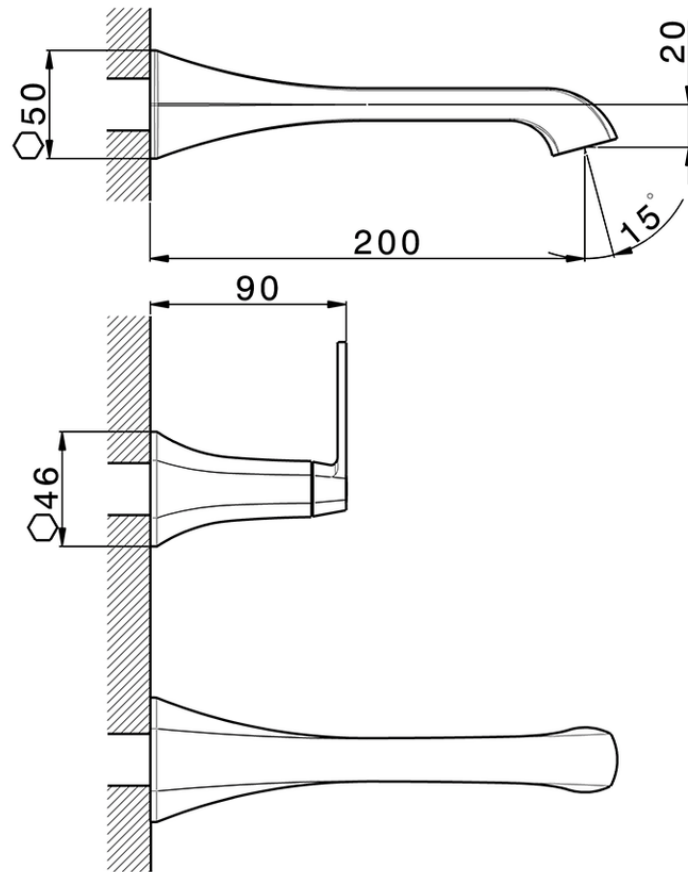

## Exposed part for concealed washbasin mixer CHERIE\_CF013510

CF013510

<https://en.cisal.it/exposed-part-for-concealed-washbasin-mixer-cherie-cf013510>

Serie's code	Size XX
CX 1351	20-35
CF 1351	20-35
CX 0331	20-35
CF 0331	20-35
CX 0200	20-35
CF 0200	20-35
BA 1351	20-35
GS 1351	20-35
GL 1351	20-35
MN 1351	20-35
LN 1351	20-35
LV 1351	33-48
LY 1351	33-48
CU 1351	33-48
SM 1351	30-45
AA 1351	10-30
AC 1351	10-30
AR 1351	15-25
PZ 1351	10-30
RG 1351	10-30
TS 1351	10-30
VT 1351	10-30
CS 1351	10-30
WA 1351	45-68
X1 1351	33-45
X2 1351	33-45
X3 1351	33-45
X4 1351	33-45
X5 1351	33-45
RI 1351	20-35
RM 1351	20-35

Limiti di tolleranza superficie piastrelle  
 Adjustment limits for finished tile surface  
 Limites de tolérance surface carrelage  
 Fliesenoberfläche  
 Superficie del azulejo

ZA033511

<https://en.cisal.it/concealed-washbasin-mixer-concealed-za033511>