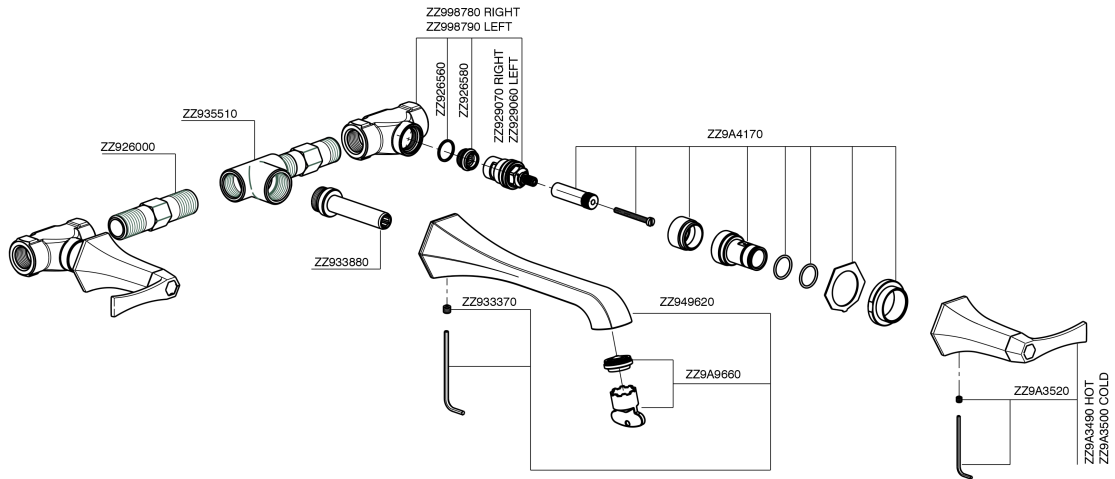

## Exposed part for concealed washbasin mixer **CHERIE\_CF013510**

MODEL **CF013510**

Exposed part for concealed washbasin mixer, without concealed part, for items ZA033511

### CHARACTERISTICS

Installation **Concealed**  
 Required concealed parts **ZA033511**

## Exposed part for concealed washbasin mixer CHERIE\_CF013510

CF013510

<https://en.cisal.it/exposed-part-for-concealed-washbasin-mixer-cherie-cf013510>

## Concealed washbasin mixer CONCEALED\_ZA033511

MODEL **ZA033511**

Concealed washbasin mixer, right headvalve - left headvalve

AVAILABLE FINISHINGS

 **04** 04 Without finishing

CHARACTERISTICS

Concealed **1**