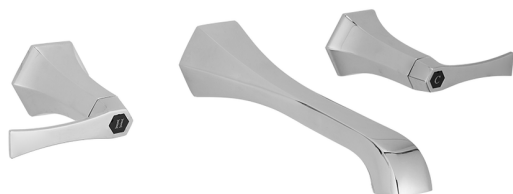

## Exposed part for concealed washbasin mixer **CHERIE\_CF013510**

MODEL **CF013510**

Exposed part for concealed washbasin mixer, without concealed part, for items ZA033511

### AVAILABLE FINISHINGS

- 
**6T** 6T Chrome/Matt Black
- 
**7C** 7C Gold/Matt Black
- 
**7D** 7D Polished Nickel/Matt Black
- 
**7E** 7E Rose Gold/Matt Black

## Exposed part for concealed washbasin mixer CHERIE\_CF013510

CF013510

<https://en.cisal.it/exposed-part-for-concealed-washbasin-mixer-cherie-cf013510>

## Concealed washbasin mixer CONCEALED\_ZA033511

MODEL **ZA033511**

Concealed washbasin mixer, right headvalve - left headvalve

AVAILABLE FINISHINGS

 **04** 04 Without finishing

CHARACTERISTICS

Concealed **1**