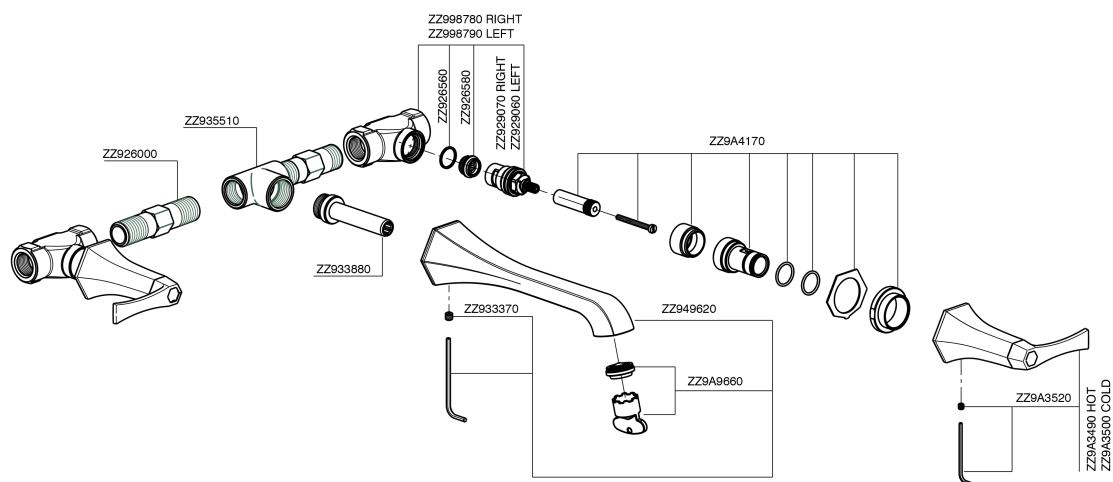

Exposed part for concealed washbasin mixer **CHERIE_CF013510**

MODEL **CF013510**

Exposed part for concealed washbasin mixer, without concealed part, for items ZA033511

AVAILABLE FINISHINGS

- 
6T 6T Chrome/Matt Black
- 
7C 7C Gold/Matt Black
- 
7D 7D Polished Nickel/Matt Black
- 
7E 7E Rose Gold/Matt Black

CHARACTERISTICS

Installation **Concealed**
 Required concealed parts **ZA033511**

Exposed part for concealed washbasin mixer CHERIE_CF013510

CF013510

<https://en.cisal.it/exposed-part-for-concealed-washbasin-mixer-cherie-cf013510>

Concealed washbasin mixer CONCEALED_ZA033511

MODEL **ZA033511**

Concealed washbasin mixer, right headvalve - left headvalve

AVAILABLE FINISHINGS

 **04** 04 Without finishing

CHARACTERISTICS

Concealed **1**

2026-04-27