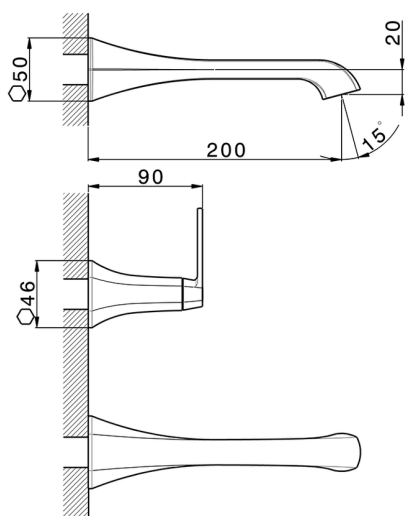

Exposed part for concealed washbasin mixer **CHERIE_CF013510**

MODEL **CF013510**

Exposed part for concealed washbasin mixer, without concealed part, for items ZA033511

AVAILABLE FINISHINGS

- 
6T 6T Chrome/Matt Black
- 
7C 7C Gold/Matt Black
- 
7D 7D Polished Nickel/Matt Black
- 
7E 7E Rose Gold/Matt Black

CHARACTERISTICS

Installation **Concealed**
 Required concealed parts **ZA033511**

Exposed part for concealed washbasin mixer CHERIE_CF013510

CF013510

<https://en.cisal.it/exposed-part-for-concealed-washbasin-mixer-cherie-cf013510>

Concealed washbasin mixer CONCEALED_ZA033511

MODEL **ZA033511**

Concealed washbasin mixer, right headvalve - left headvalve

AVAILABLE FINISHINGS

 **04** 04 Without finishing

CHARACTERISTICS

Concealed **1**

2026-04-27