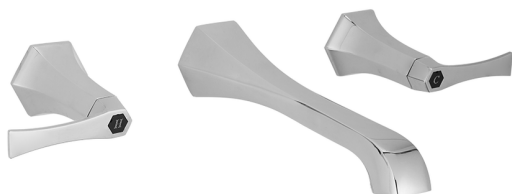

Exposed part for concealed washbasin mixer **CHERIE_CF013510**

MODEL **CF013510**

Exposed part for concealed washbasin mixer, without concealed part, for items ZA033511

AVAILABLE FINISHINGS

- 
6T 6T Chrome/Matt Black
- 
7C 7C Gold/Matt Black
- 
7D 7D Polished Nickel/Matt Black
- 
7E 7E Rose Gold/Matt Black

CHARACTERISTICS

Installation **Concealed**
 Required concealed parts **ZA033511**

Exposed part for concealed washbasin mixer CHERIE_CF013510

CF013510

<https://en.cisal.it/exposed-part-for-concealed-washbasin-mixer-cherie-cf013510>

Concealed washbasin mixer CONCEALED_ZA033511

MODEL **ZA033511**

Concealed washbasin mixer, right headvalve - left headvalve

AVAILABLE FINISHINGS

04 04 Without finishing

CHARACTERISTICS

Concealed **1**

2026-05-17