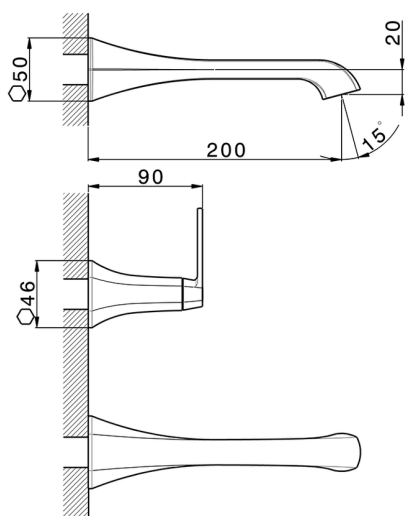

Exposed part for concealed washbasin mixer **CHERIE_CF013510**

MODEL **CF013510**

Exposed part for concealed washbasin mixer, without concealed part, for items ZA033511

AVAILABLE FINISHINGS

- 
6T 6T Chrome/Matt Black
- 
7C 7C Gold/Matt Black
- 
7D 7D Polished Nickel/Matt Black
- 
7E 7E Rose Gold/Matt Black

CHARACTERISTICS

Installation **Concealed**
 Required concealed parts **ZA033511**

Exposed part for concealed washbasin mixer CHERIE_CF013510

CF013510

<https://en.cisal.it/exposed-part-for-concealed-washbasin-mixer-cherie-cf013510>

Concealed washbasin mixer CONCEALED_ZA033511

MODEL **ZA033511**

Concealed washbasin mixer, right headvalve - left headvalve

AVAILABLE FINISHINGS

04 04 Without finishing

CHARACTERISTICS

Concealed **1**

2026-05-17