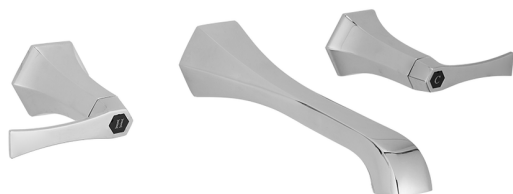

Exposed part for concealed washbasin mixer **CHERIE_CF013510**

MODEL **CF013510**

Exposed part for concealed washbasin mixer, without concealed part, for items ZA033511

AVAILABLE FINISHINGS

- 
6T 6T Chrome/Matt Black
- 
7C 7C Gold/Matt Black
- 
7D 7D Polished Nickel/Matt Black
- 
7E 7E Rose Gold/Matt Black

CHARACTERISTICS

Installation **Concealed**
 Required concealed parts **ZA033511**

Exposed part for concealed washbasin mixer CHERIE_CF013510

CF013510

<https://en.cisal.it/exposed-part-for-concealed-washbasin-mixer-cherie-cf013510>

Concealed washbasin mixer CONCEALED_ZA033511

MODEL **ZA033511**

Concealed washbasin mixer, right headvalve - left headvalve

AVAILABLE FINISHINGS

 **04** 04 Without finishing

CHARACTERISTICS

Concealed **1**

2026-04-27