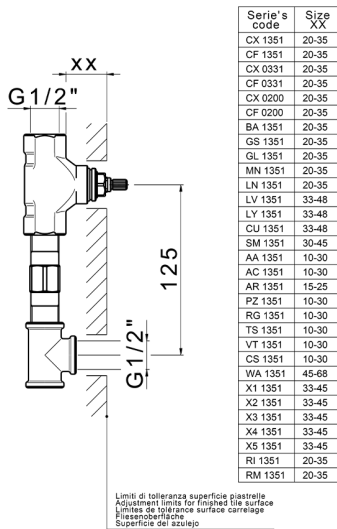

Exposed part for concealed washbasin mixer **CHERIE_CF013510**

MODEL **CF013510**

Exposed part for concealed washbasin mixer, without concealed part, for items ZA033511

AVAILABLE FINISHINGS

- 
6T 6T Chrome/Matt Black
- 
7C 7C Gold/Matt Black
- 
7D 7D Polished Nickel/Matt Black
- 
7E 7E Rose Gold/Matt Black

CHARACTERISTICS

Installation **Concealed**
 Required concealed parts **ZA033511**

Exposed part for concealed washbasin mixer CHERIE_CF013510

CF013510

<https://en.cisal.it/exposed-part-for-concealed-washbasin-mixer-cherie-cf013510>

Concealed washbasin mixer CONCEALED_ZA033511

MODEL **ZA033511**

Concealed washbasin mixer, right headvalve - left headvalve

AVAILABLE FINISHINGS

 **04** 04 Without finishing

CHARACTERISTICS

Concealed **1**

2026-04-27