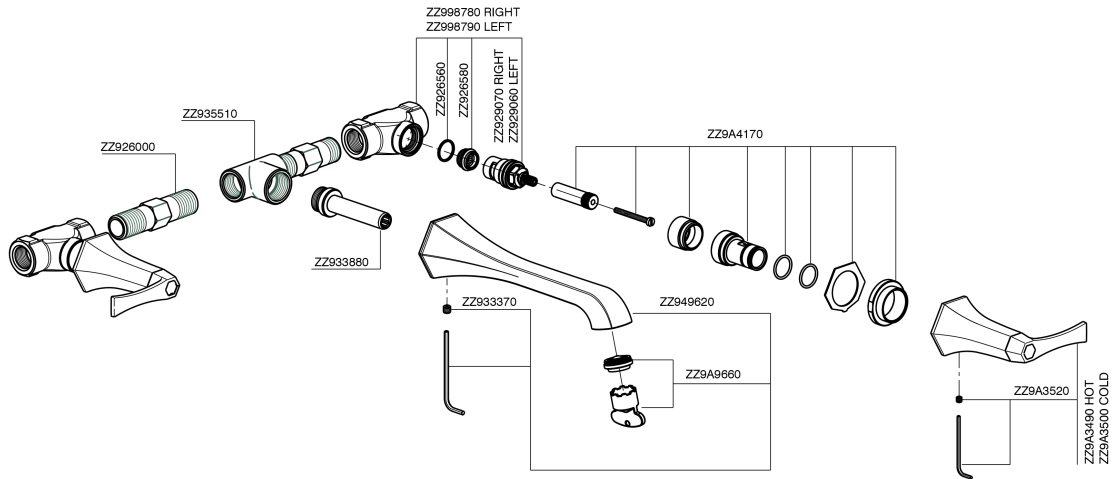

Exposed part for concealed washbasin mixer **CHERIE_CF013510**

MODEL **CF013510**

Exposed part for concealed washbasin mixer, without concealed part, for items ZA033511

AVAILABLE FINISHINGS

- 
6T 6T Chrome/Matt Black
- 
7C 7C Gold/Matt Black
- 
7D 7D Polished Nickel/Matt Black
- 
7E 7E Rose Gold/Matt Black

CHARACTERISTICS

Installation **Concealed**
 Required concealed parts **ZA033511**

Exposed part for concealed washbasin mixer CHERIE_CF013510

CF013510

<https://en.cisal.it/exposed-part-for-concealed-washbasin-mixer-cherie-cf013510>

Concealed washbasin mixer CONCEALED_ZA033511

MODEL **ZA033511**

Concealed washbasin mixer, right headvalve - left headvalve

AVAILABLE FINISHINGS

04 04 Without finishing

CHARACTERISTICS

Concealed **1**

2026-05-17