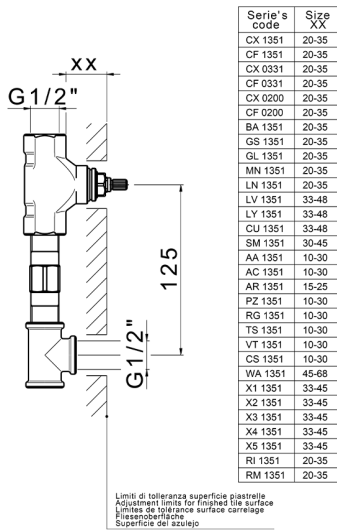

Exposed part for concealed washbasin mixer **CHERIE_CF013510**

MODEL **CF013510**

Exposed part for concealed washbasin mixer, without concealed part, for items ZA033511

AVAILABLE FINISHINGS

- 
6T 6T Chrome/Matt Black
- 
7C 7C Gold/Matt Black
- 
7D 7D Polished Nickel/Matt Black
- 
7E 7E Rose Gold/Matt Black

CHARACTERISTICS

Installation **Concealed**
 Required concealed parts **ZA033511**

Exposed part for concealed washbasin mixer CHERIE_CF013510

CF013510

<https://en.cisal.it/exposed-part-for-concealed-washbasin-mixer-cherie-cf013510>

Concealed washbasin mixer CONCEALED_ZA033511

MODEL **ZA033511**

Concealed washbasin mixer, right headvalve - left headvalve

AVAILABLE FINISHINGS

04 04 Without finishing

CHARACTERISTICS

Concealed **1**

2026-05-17