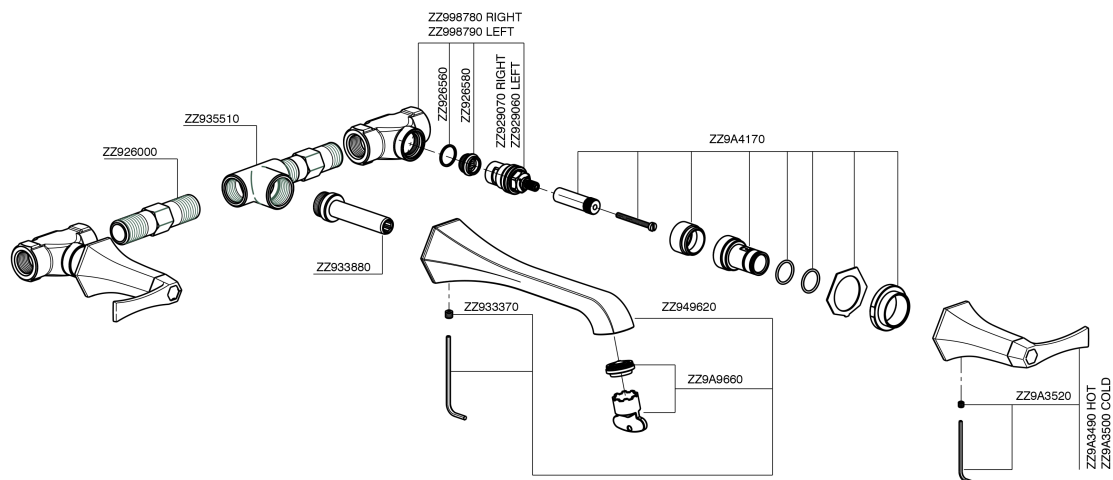

Exposed part for concealed washbasin mixer CHERIE_CF013510

CF013510

<https://en.cisal.it/exposed-part-for-concealed-washbasin-mixer-cherie-cf013510>

Concealed washbasin mixer CONCEALED_ZA033511

ZA033511

<https://en.cisal.it/concealed-washbasin-mixer-concealed-za033511>