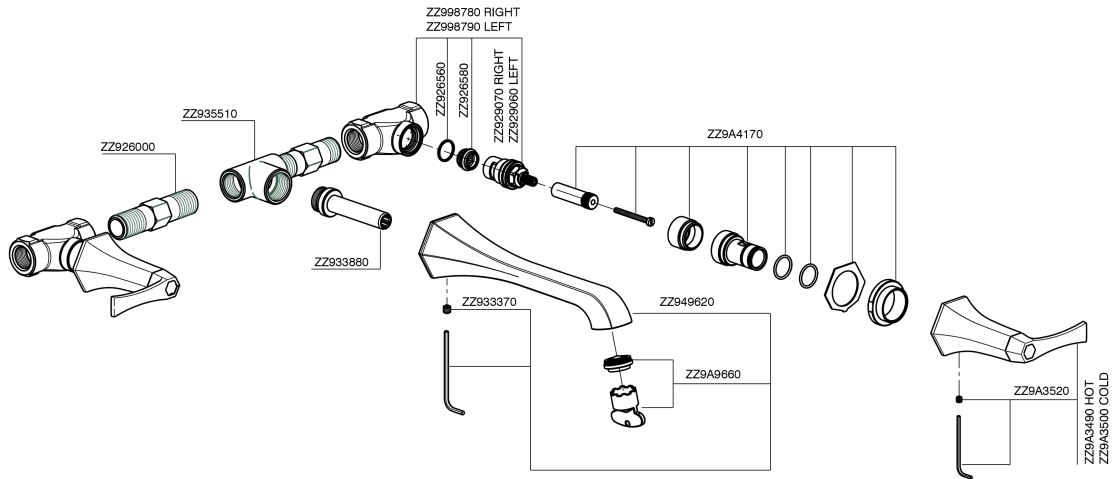

**Exposed part for concealed washbasin mixer CHERIE\_CF013510**

CF013510

<https://en.cisal.it/exposed-part-for-concealed-washbasin-mixer-cherie-cf013510>

## Concealed washbasin mixer CONCEALED\_ZA033511

ZA033511

<https://en.cisal.it/concealed-washbasin-mixer-concealed-za033511>

2026-04-06