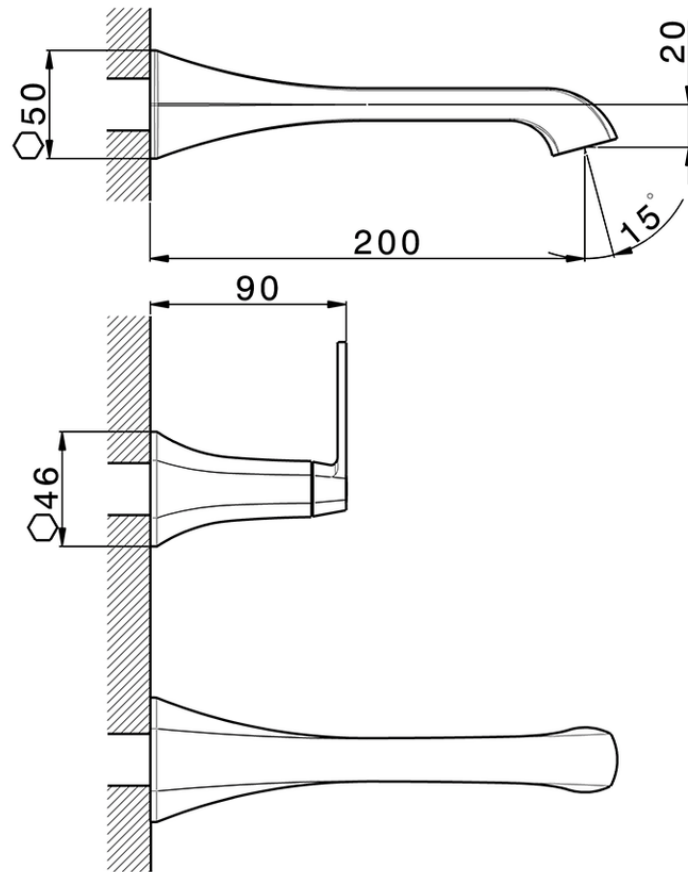

Exposed part for concealed washbasin mixer CHERIE_CF013510

CF013510

<https://en.cisal.it/exposed-part-for-concealed-washbasin-mixer-cherie-cf013510>

Serie's code	Size XX
CX 1351	20-35
CF 1351	20-35
CX 0331	20-35
CF 0331	20-35
CX 0200	20-35
CF 0200	20-35
BA 1351	20-35
GS 1351	20-35
GL 1351	20-35
MN 1351	20-35
LN 1351	20-35
LV 1351	33-48
LY 1351	33-48
CU 1351	33-48
SM 1351	30-45
AA 1351	10-30
AC 1351	10-30
AR 1351	15-25
PZ 1351	10-30
RG 1351	10-30
TS 1351	10-30
VT 1351	10-30
CS 1351	10-30
WA 1351	45-68
X1 1351	33-45
X2 1351	33-45
X3 1351	33-45
X4 1351	33-45
X5 1351	33-45
RI 1351	20-35
RM 1351	20-35

Limiti di tolleranza superficie piastrelle
 Adjustment limits for finished tile surface
 Limites de tolérance surface carrelage
 Fliesenoberfläche
 Superficie del azulejo

ZA033511

<https://en.cisal.it/concealed-washbasin-mixer-concealed-za033511>