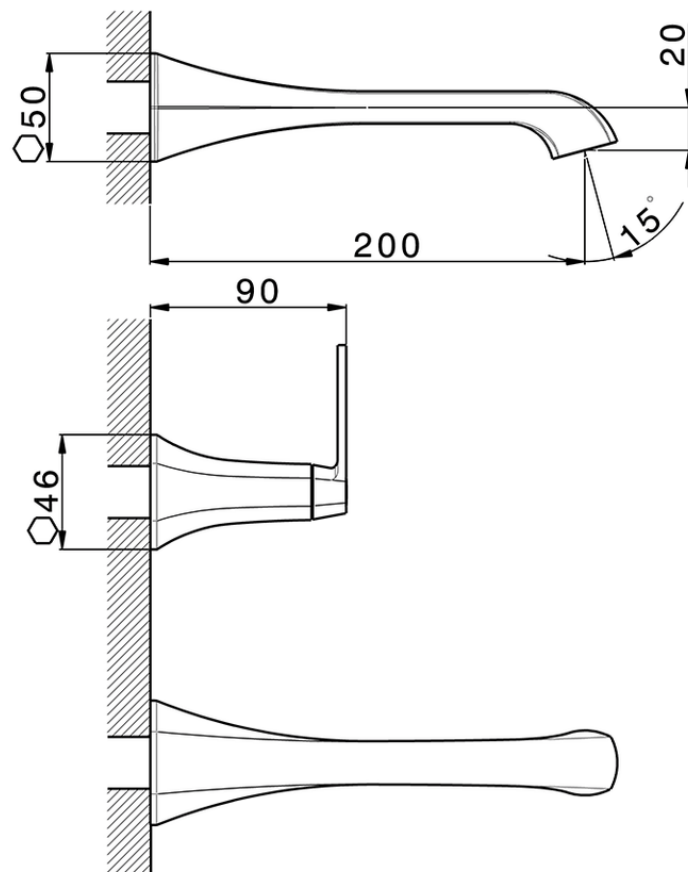

Exposed part for concealed washbasin mixer CHERIE_CF013510

CF013510

<https://en.cisal.it/exposed-part-for-concealed-washbasin-mixer-cherie-cf013510>

Serie's code	Size XX
CX 1351	20-35
CF 1351	20-35
CX 0331	20-35
CF 0331	20-35
CX 0200	20-35
CF 0200	20-35
BA 1351	20-35
GS 1351	20-35
GL 1351	20-35
MN 1351	20-35
LN 1351	20-35
LV 1351	33-48
LY 1351	33-48
CU 1351	33-48
SM 1351	30-45
AA 1351	10-30
AC 1351	10-30
AR 1351	15-25
PZ 1351	10-30
RG 1351	10-30
TS 1351	10-30
VT 1351	10-30
CS 1351	10-30
WA 1351	45-68
X1 1351	33-45
X2 1351	33-45
X3 1351	33-45
X4 1351	33-45
X5 1351	33-45
RI 1351	20-35
RM 1351	20-35

Limiti di tolleranza superficie piastrelle
 Adjustment limits for finished tile surface
 Limites de tolérance surface carrelage
 Fliesenoberfläche
 Superficie del azulejo

ZA033511

<https://en.cisal.it/concealed-washbasin-mixer-concealed-za033511>