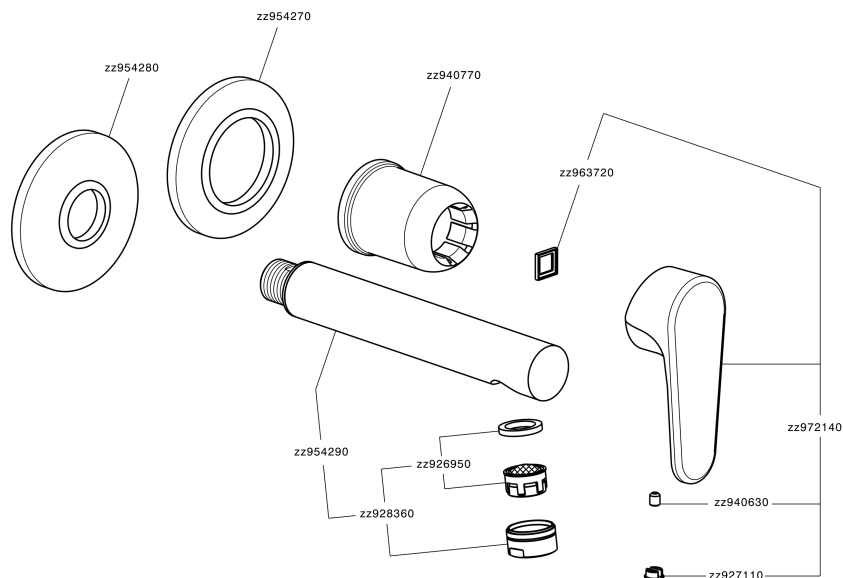

## Exposed part for single lever washbasin valve ALMA\_A3005510

MODEL **A3005510**

Exposed part for single lever washbasin valve, without concealed part, spout L. 150 mm, for item Easy-Box ZA002450-ZA025510

### CHARACTERISTICS

Installation **Concealed**  
 Required concealed parts **ZA002450**

## Exposed part for single lever washbasin valve ALMA\_A3005510

A3005510

<https://en.cisal.it/exposed-part-for-single-lever-washbasin-valve-alma-a3005510>

2026-06-14