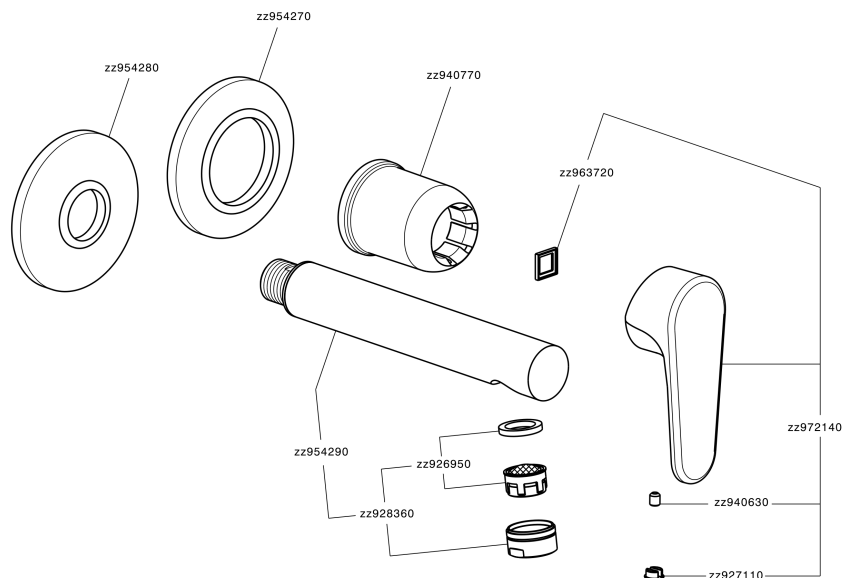

Exposed part for single lever washbasin valve ALMA_A3005510

A3005510

<https://en.cisal.it/exposed-part-for-single-lever-washbasin-valve-alma-a3005510>

2026-06-14