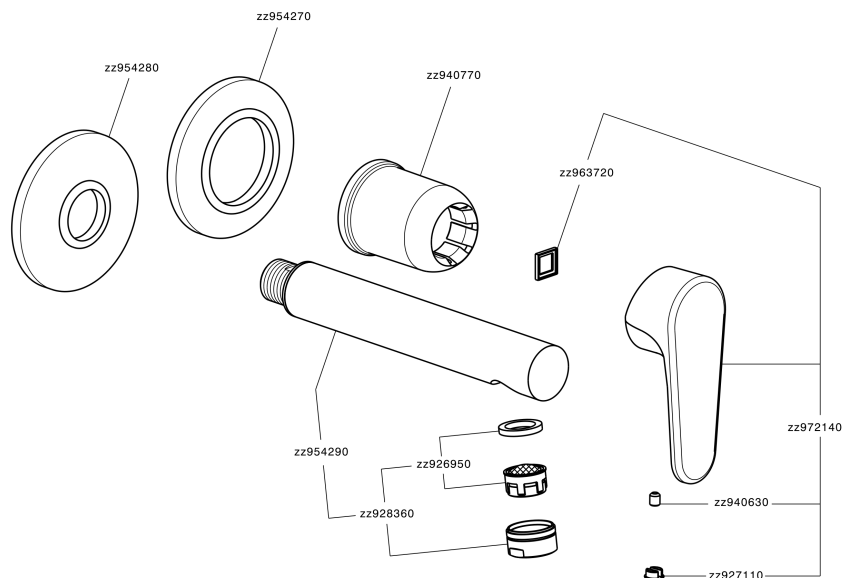

## Exposed part for single lever washbasin valve ALMA\_A3005510

A3005510

<https://en.cisal.it/exposed-part-for-single-lever-washbasin-valve-alma-a3005510>

2026-04-30