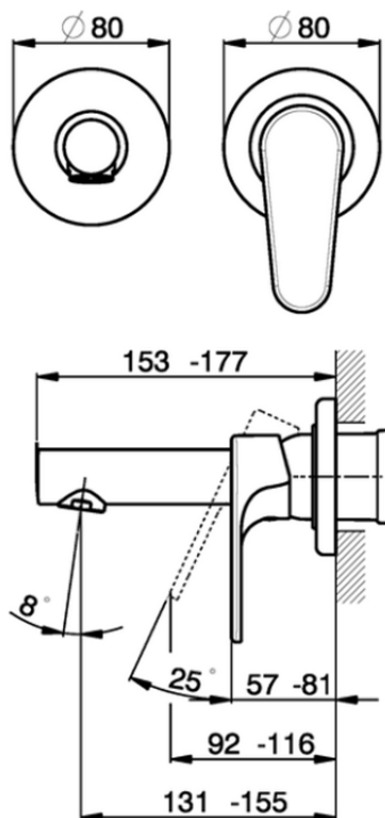

Exposed part for single lever washbasin valve ALMA_A3005510

A3005510

<https://en.cisal.it/exposed-part-for-single-lever-washbasin-valve-alma-a3005510>

2026-06-14