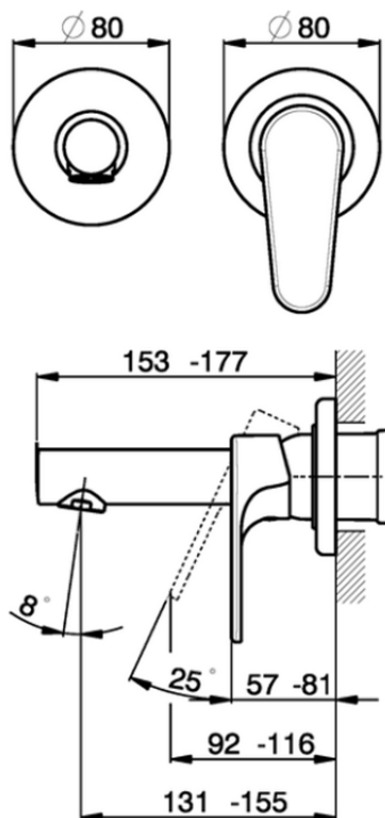

Exposed part for single lever washbasin valve ALMA_A3005510

A3005510

<https://en.cisal.it/exposed-part-for-single-lever-washbasin-valve-alma-a3005510>

2026-05-20