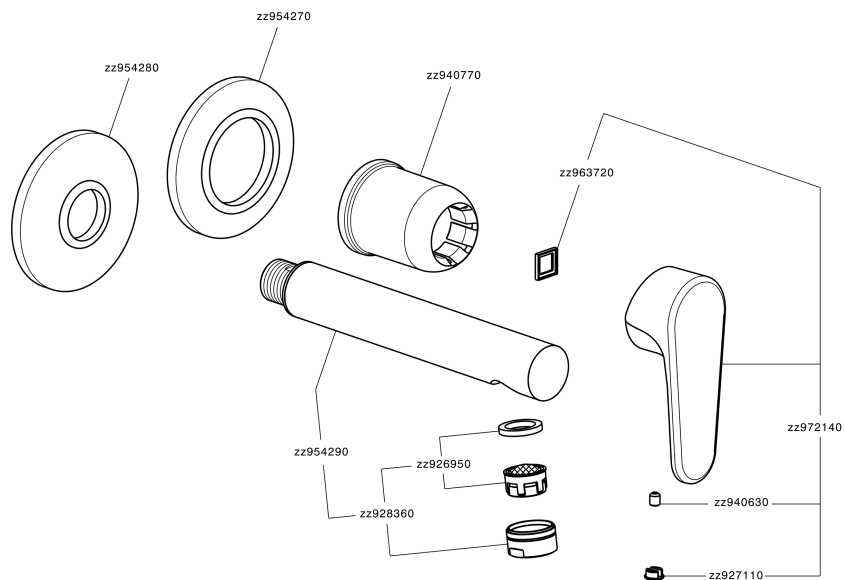

Exposed part for single lever washbasin valve ALMA_A3005510

MODEL **A3005510**

Exposed part for single lever washbasin valve, without concealed part, spout L. 150 mm, for item Easy-Box ZA002450-ZA025510

AVAILABLE FINISHINGS

-  **21** 21 Chrome
-  **2F** 2F Brushed Nickel
-  **40** 40 Matt Black

CHARACTERISTICS

Installation **Concealed**
 Required concealed parts **ZA002450**

Exposed part for single lever washbasin valve ALMA_A3005510

A3005510

<https://en.cisal.it/exposed-part-for-single-lever-washbasin-valve-alma-a3005510>

2026-06-13