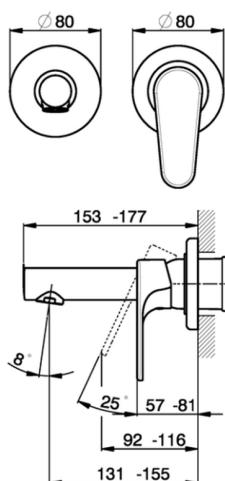

CHARACTERISTICS

Installation **Concealed**
Required concealed parts **ZA002450**