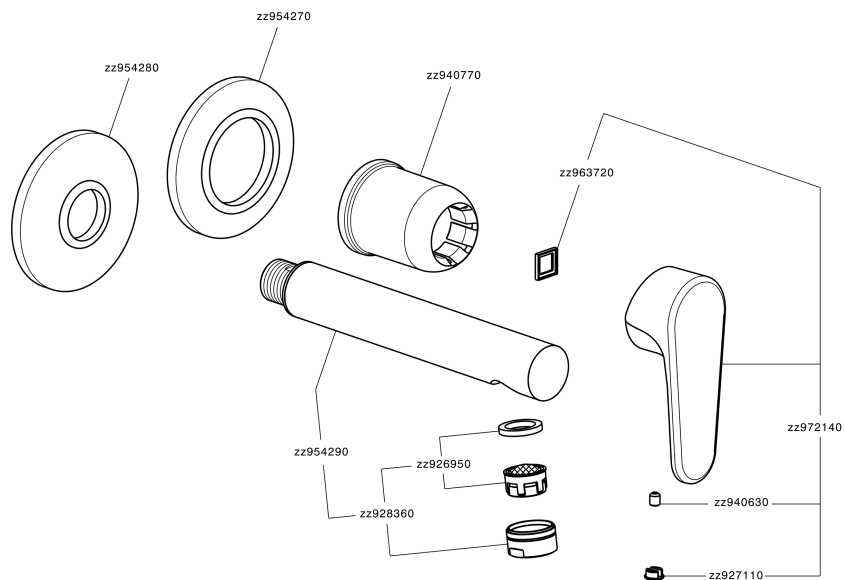

Exposed part for single lever washbasin valve ALMA_A3005510

MODEL **A3005510**

Exposed part for single lever washbasin valve, without concealed part, spout L. 150 mm, for item Easy-Box ZA002450-ZA025510

AVAILABLE FINISHINGS

-  **21** 21 Chrome
-  **2F** 2F Brushed Nickel
-  **40** 40 Matt Black

CHARACTERISTICS

Installation **Concealed**
 Required concealed parts **ZA002450**

Exposed part for single lever washbasin valve ALMA_A3005510

A3005510

<https://en.cisal.it/exposed-part-for-single-lever-washbasin-valve-alma-a3005510>

2026-05-04