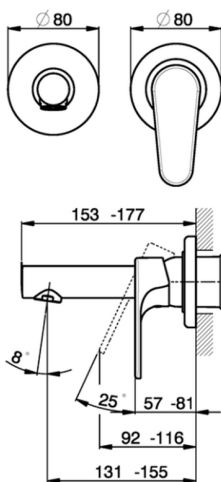

Exposed part for single lever washbasin valve ALMA_A3005510

MODEL **A3005510**

Exposed part for single lever washbasin valve, without concealed part, spout L. 150 mm, for item Easy-Box ZA002450-ZA025510

AVAILABLE FINISHINGS

-  **21** 21 Chrome
-  **2F** 2F Brushed Nickel
-  **40** 40 Matt Black

CHARACTERISTICS

Installation **Concealed**
 Required concealed parts **ZA002450**

Exposed part for single lever washbasin valve ALMA_A3005510

A3005510

<https://en.cisal.it/exposed-part-for-single-lever-washbasin-valve-alma-a3005510>

2026-05-04