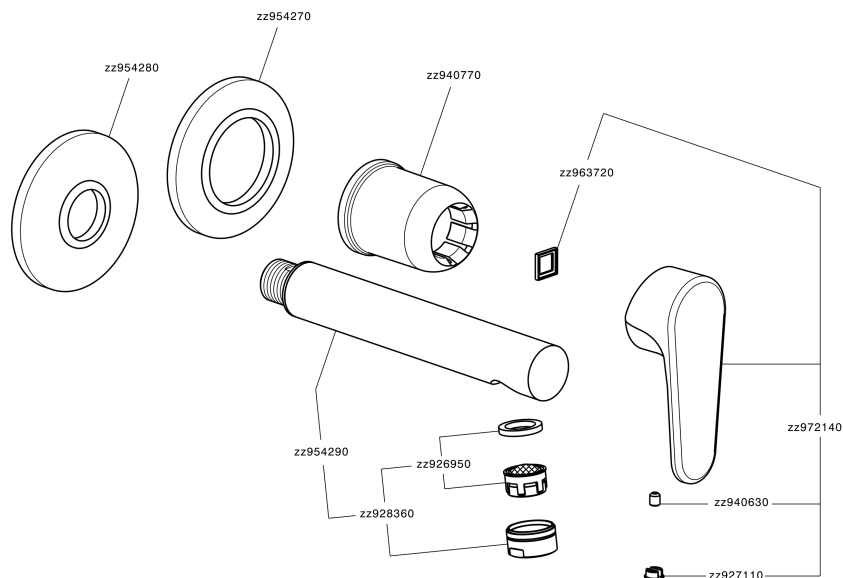

## Exposed part for single lever washbasin valve ALMA\_A3005510

MODEL **A3005510**

Exposed part for single lever washbasin valve, without concealed part, spout L. 150 mm, for item Easy-Box ZA002450-ZA025510

### CHARACTERISTICS

Installation **Concealed**  
 Required concealed parts **ZA002450**

## Exposed part for single lever washbasin valve ALMA\_A3005510

A3005510

<https://en.cisal.it/exposed-part-for-single-lever-washbasin-valve-alma-a3005510>

2026-04-06