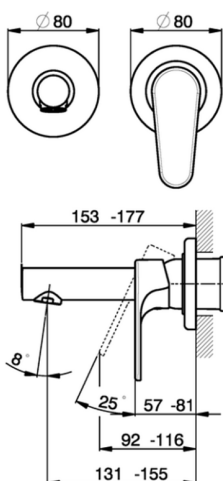

Exposed part for single lever washbasin valve ALMA_A3005510

MODEL **A3005510**

Exposed part for single lever washbasin valve, without concealed part, spout L. 150 mm, for item Easy-Box ZA002450-ZA025510

AVAILABLE FINISHINGS

-  **21** 21 Chrome
-  **2F** 2F Brushed Nickel
-  **40** 40 Matt Black

CHARACTERISTICS

Installation **Concealed**
 Required concealed parts **ZA002450**

Exposed part for single lever washbasin valve ALMA_A3005510

A3005510

<https://en.cisal.it/exposed-part-for-single-lever-washbasin-valve-alma-a3005510>

2026-06-13