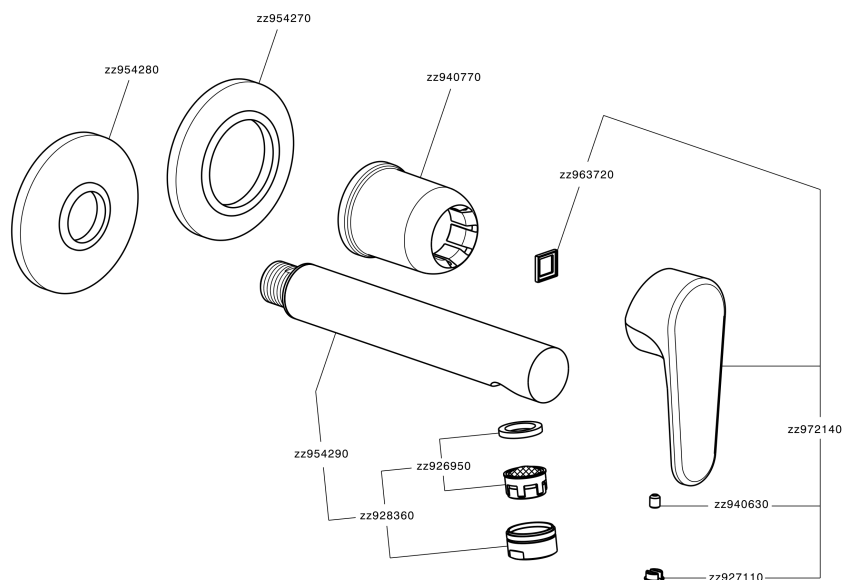

Exposed part for single lever washbasin valve ALMA_A3005510

A3005510

<https://en.cisal.it/exposed-part-for-single-lever-washbasin-valve-alma-a3005510>

2026-04-29