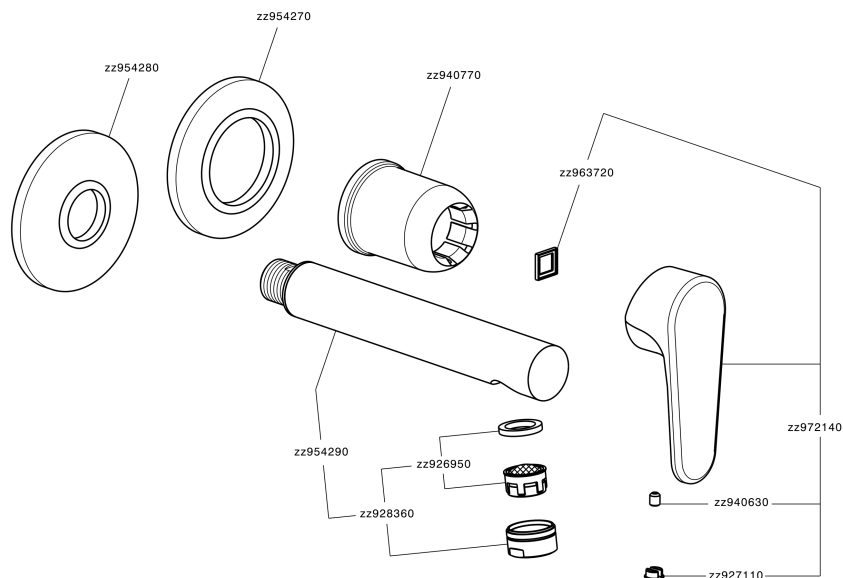

Exposed part for single lever washbasin valve ALMA_A3005510

A3005510

<https://en.cisal.it/exposed-part-for-single-lever-washbasin-valve-alma-a3005510>

2026-04-05