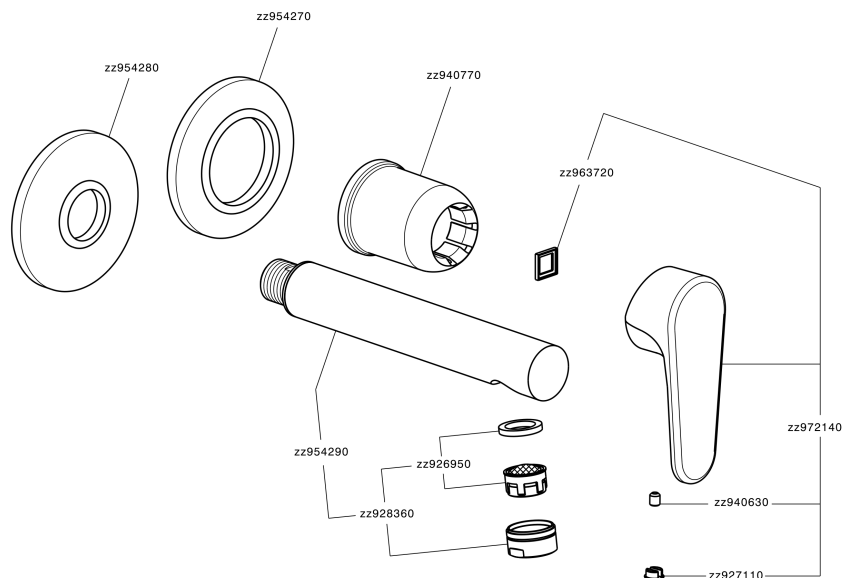

Exposed part for single lever washbasin valve ALMA_A3005510

A3005510

<https://en.cisal.it/exposed-part-for-single-lever-washbasin-valve-alma-a3005510>

2026-06-13