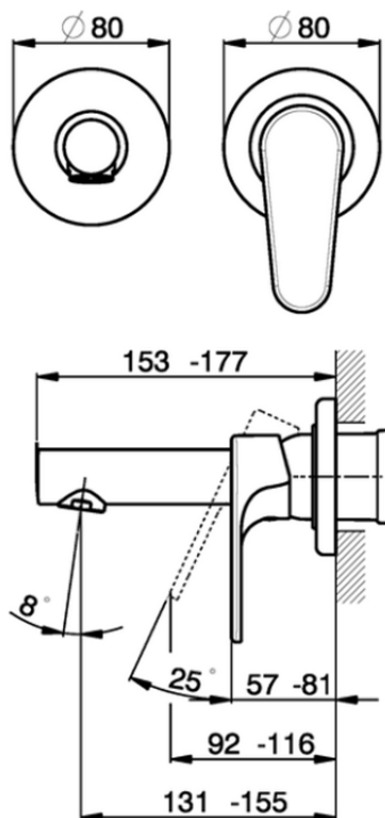

## Exposed part for single lever washbasin valve ALMA\_A3005510

A3005510

<https://en.cisal.it/exposed-part-for-single-lever-washbasin-valve-alma-a3005510>

2026-04-05