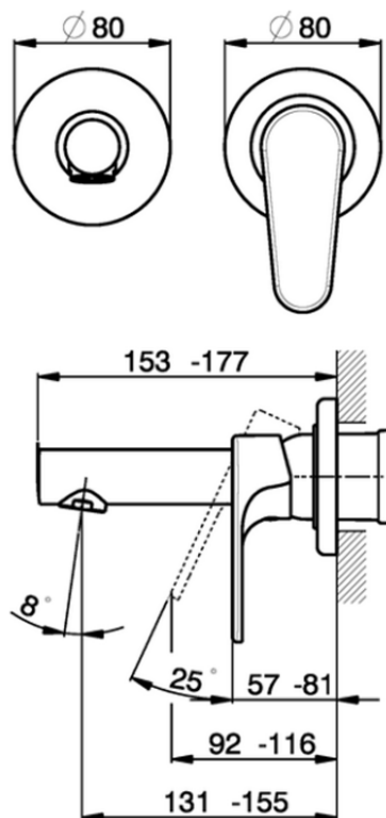

**Exposed part for single lever washbasin valve ALMA\_A3005510**

A3005510

<https://en.cisal.it/exposed-part-for-single-lever-washbasin-valve-alma-a3005510>

2026-04-30