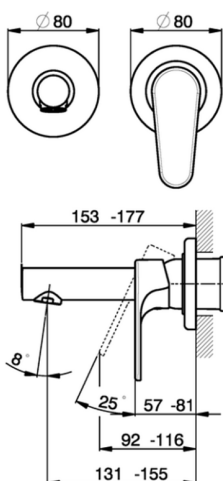

Exposed part for single lever washbasin valve ALMA_A3005510

MODEL **A3005510**

Exposed part for single lever washbasin valve, without concealed part, spout L. 150 mm, for item Easy-Box ZA002450-ZA025510

AVAILABLE FINISHINGS

-  **21** 21 Chrome
-  **2F** 2F Brushed Nickel
-  **40** 40 Matt Black

CHARACTERISTICS

Installation **Concealed**
 Required concealed parts **ZA002450**

Exposed part for single lever washbasin valve ALMA_A3005510

A3005510

<https://en.cisal.it/exposed-part-for-single-lever-washbasin-valve-alma-a3005510>

2026-06-14