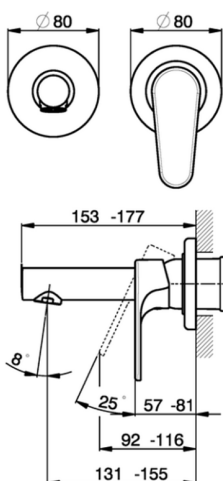

CHARACTERISTICS

Installation **Concealed**
Required concealed parts **ZA002450**