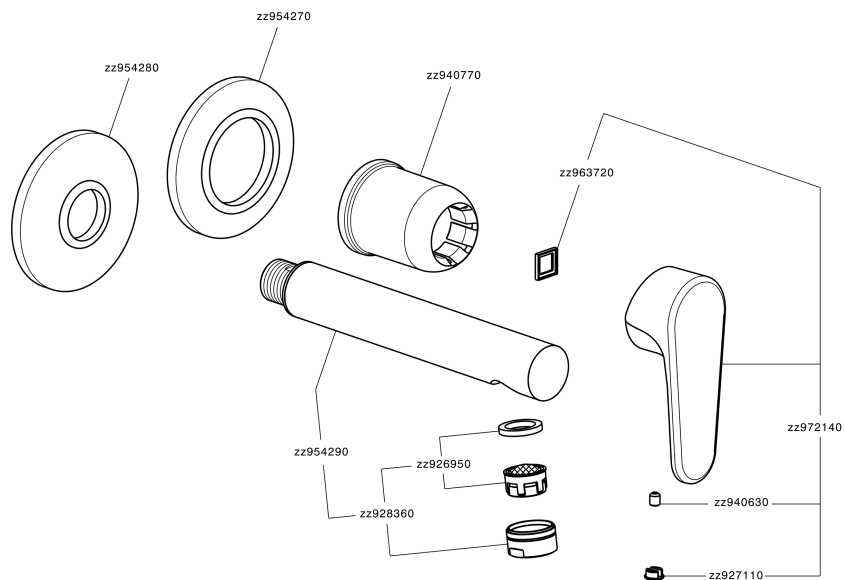

## Exposed part for single lever washbasin valve ALMA\_A3005510

MODEL **A3005510**

Exposed part for single lever washbasin valve, without concealed part, spout L. 150 mm, for item Easy-Box ZA002450-ZA025510

### CHARACTERISTICS

Installation **Concealed**  
 Required concealed parts **ZA002450**

## Exposed part for single lever washbasin valve ALMA\_A3005510

A3005510

<https://en.cisal.it/exposed-part-for-single-lever-washbasin-valve-alma-a3005510>

2026-04-30