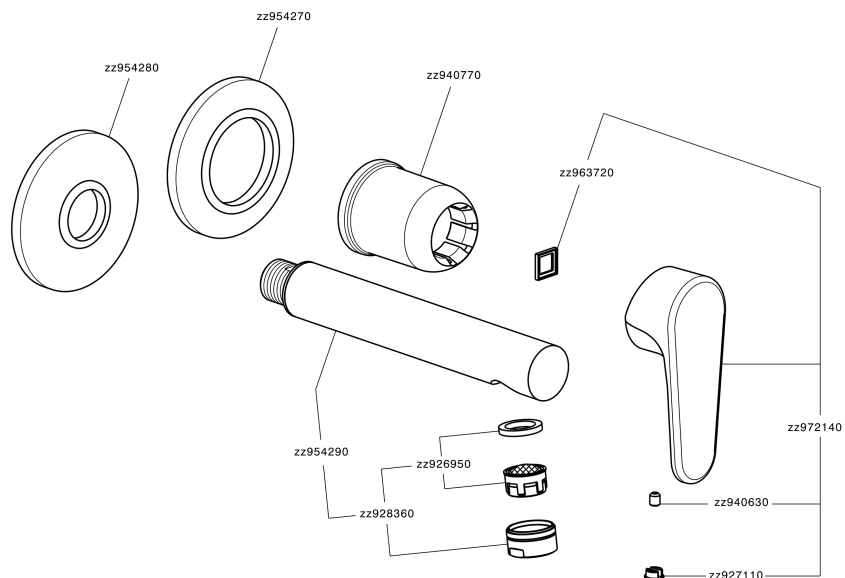

Exposed part for single lever washbasin valve ALMA_A3005510

MODEL **A3005510**

Exposed part for single lever washbasin valve, without concealed part, spout L. 150 mm, for item Easy-Box ZA002450-ZA025510

AVAILABLE FINISHINGS

-  **21** 21 Chrome
-  **2F** 2F Brushed Nickel
-  **40** 40 Matt Black

CHARACTERISTICS

Installation **Concealed**
 Required concealed parts **ZA002450**

Exposed part for single lever washbasin valve ALMA_A3005510

A3005510

<https://en.cisal.it/exposed-part-for-single-lever-washbasin-valve-alma-a3005510>

2026-06-14