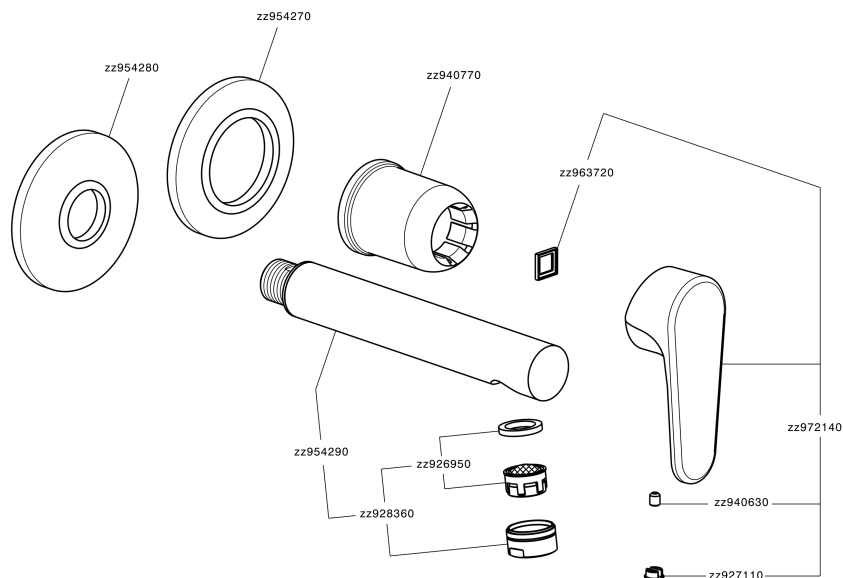

## Exposed part for single lever washbasin valve ALMA\_A3005510

MODEL **A3005510**

Exposed part for single lever washbasin valve, without concealed part, spout L. 150 mm, for item Easy-Box ZA002450-ZA025510

### CHARACTERISTICS

Installation **Concealed**  
 Required concealed parts **ZA002450**

## Exposed part for single lever washbasin valve ALMA\_A3005510

A3005510

<https://en.cisal.it/exposed-part-for-single-lever-washbasin-valve-alma-a3005510>

2026-05-20