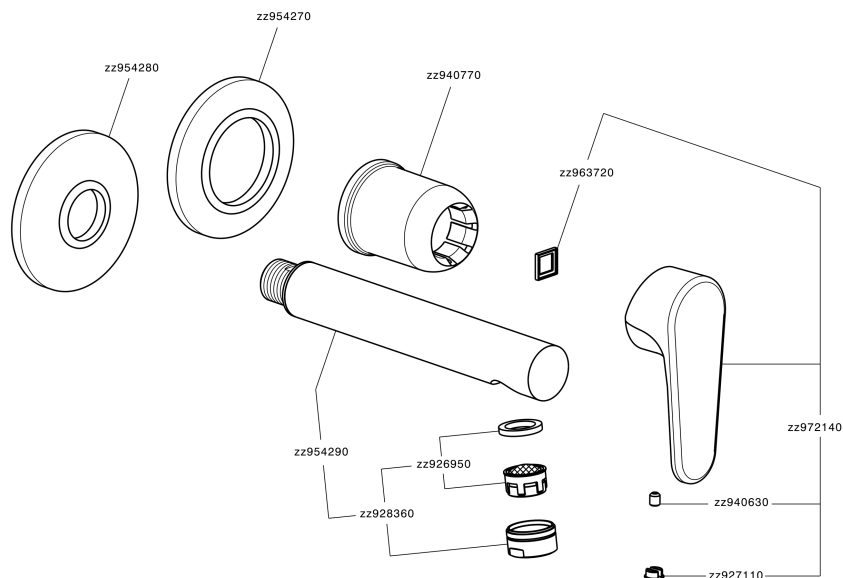

Exposed part for single lever washbasin valve ALMA_A3005510

A3005510

<https://en.cisal.it/exposed-part-for-single-lever-washbasin-valve-alma-a3005510>

2026-05-20