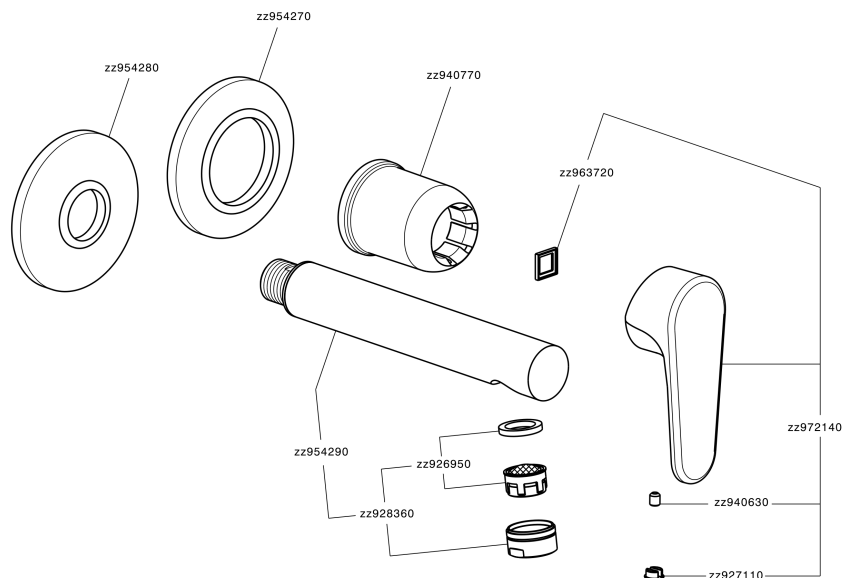

## Exposed part for single lever washbasin valve ALMA\_A3005510

A3005510

<https://en.cisal.it/exposed-part-for-single-lever-washbasin-valve-alma-a3005510>

2026-04-06