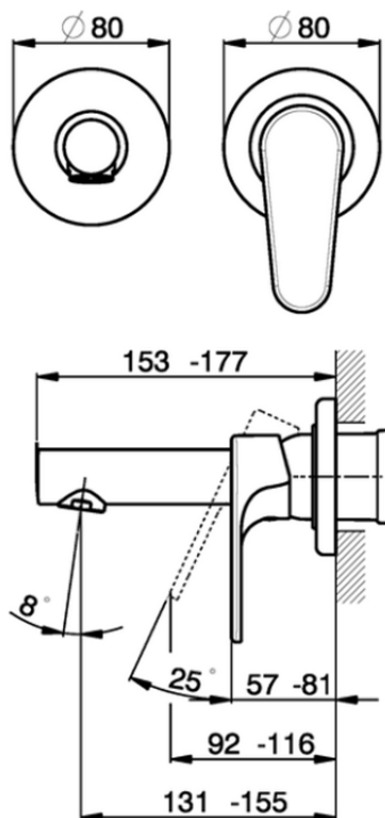

Exposed part for single lever washbasin valve ALMA_A3005510

A3005510

<https://en.cisal.it/exposed-part-for-single-lever-washbasin-valve-alma-a3005510>

2026-06-13