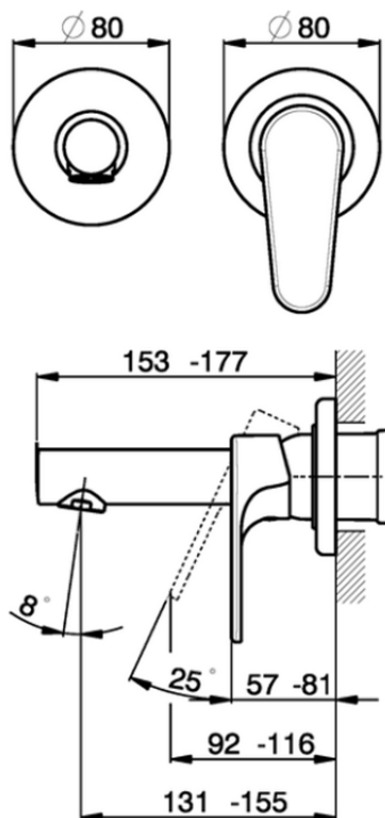

## Exposed part for single lever washbasin valve ALMA\_A3005510

A3005510

<https://en.cisal.it/exposed-part-for-single-lever-washbasin-valve-alma-a3005510>

2026-04-06