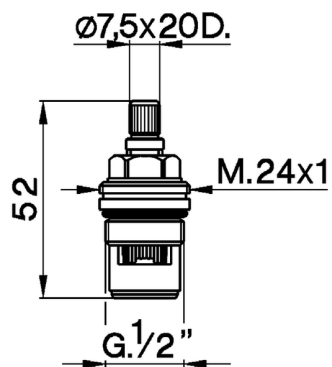

## 1/2" ceramic headvalve - right - 180° SPARE PARTS\_ZZ928680

MODEL **ZZ928680**

1/2" ceramic headvalve - right - 180°,for thermostatic mixer

AVAILABLE FINISHINGS

 **04** 04 Without finishing

CHARACTERISTICS