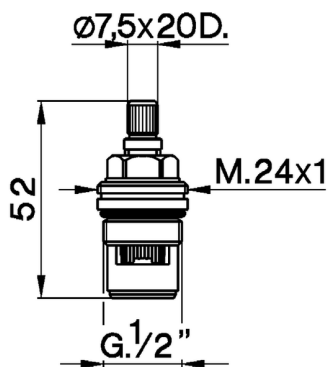

1/2" ceramic headvalve - right - 180° SPARE PARTS_ZZ928680

MODEL **ZZ928680**

1/2" ceramic headvalve - right - 180°,for thermostatic mixer

AVAILABLE FINISHINGS

 **04** 04 Without finishing

CHARACTERISTICS

2026-06-13