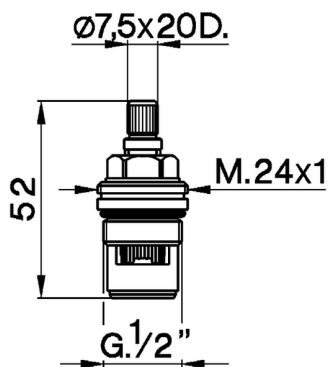

## 1/2" ceramic headvalve - right - 180° SPARE PARTS\_ZZ928680

MODEL **ZZ928680**

1/2" ceramic headvalve - right - 180°,for thermostatic mixer

AVAILABLE FINISHINGS

 **04** 04 Without finishing

CHARACTERISTICS