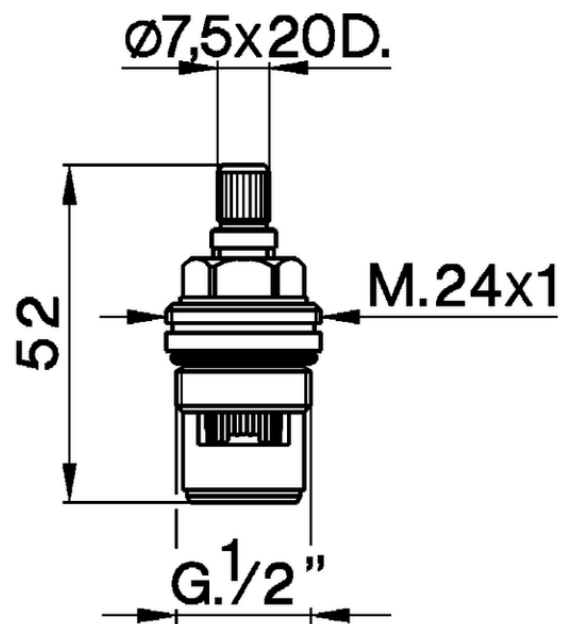

1/2 ceramic headvalve - right - 180° SPARE PARTS_ZZ928680

ZZ928680

<https://en.cisal.it/1-2-ceramic-headvalve-right-180-spare-parts-zz928680>

2026-05-20