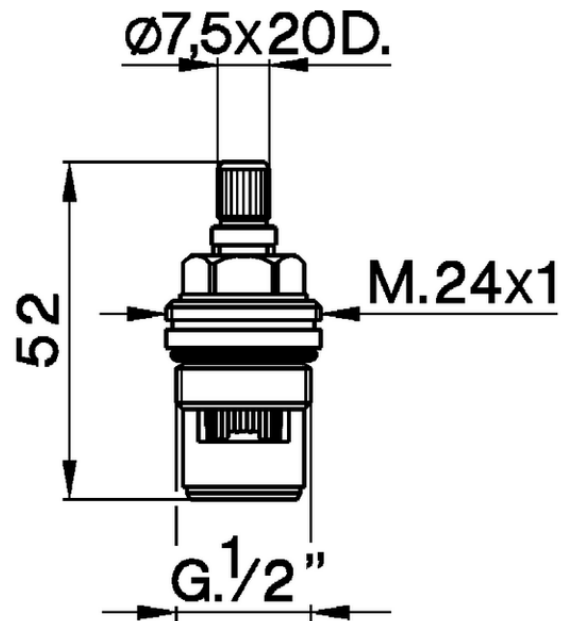

1/2 ceramic headvalve - right - 180° SPARE PARTS_ZZ928680

ZZ928680

<https://en.cisal.it/1-2-ceramic-headvalve-right-180-spare-parts-zz928680>

2026-06-13