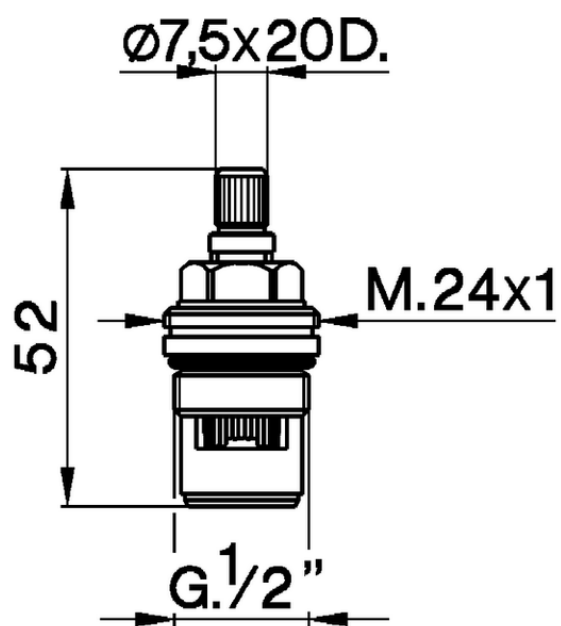

1/2 ceramic headvalve - right - 180° SPARE PARTS_ZZ928680

ZZ928680

<https://en.cisal.it/1-2-ceramic-headvalve-right-180-spare-parts-zz928680>

2026-04-10