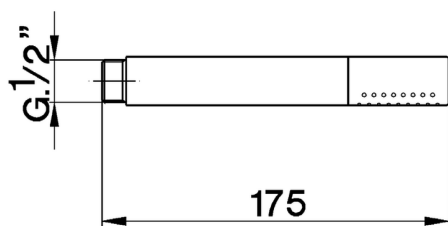

Brass Minimal handshower SHOWER_DS014090

MODEL **DS014090**

Brass Minimal handshower,one spray

AVAILABLE FINISHINGS

- 
21 21 Chrome
- 
2A 2A Satin Brushed Nickel
- 
2P 2P Rose Gold
- 
2Q 2Q Black Titanium
- 
40 40 Matt Black
- 
4Q 4Q Matt White