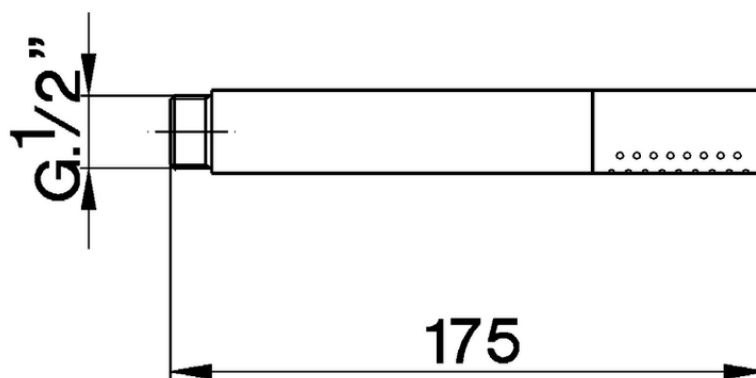

Brass Minimal handshower SHOWER_DS014090

DS014090

<https://en.cisal.it/brass-minimal-handshower-shower-ds014090>

2026-06-04