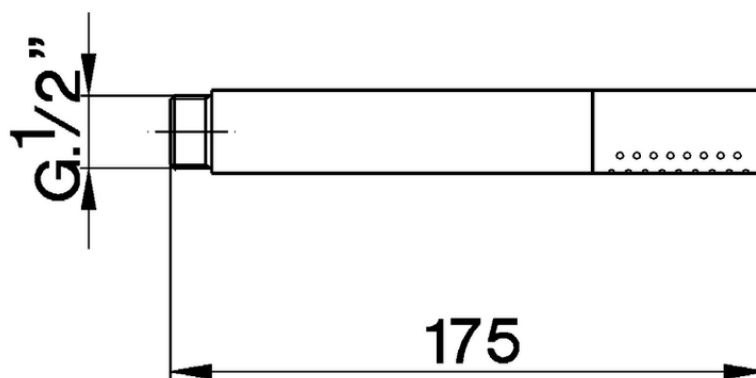

Brass Minimal handshower SHOWER_DS014090

DS014090

<https://en.cisal.it/brass-minimal-handshower-shower-ds014090>

2026-06-25