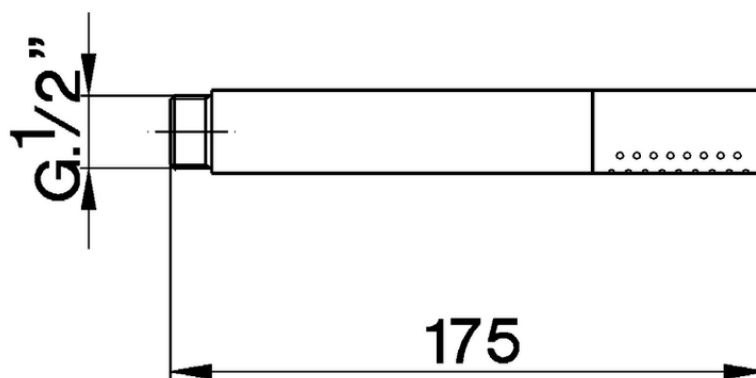

## Brass Minimal handshower SHOWER\_DS014090

DS014090

<https://en.cisal.it/brass-minimal-handshower-shower-ds014090>

2026-05-15