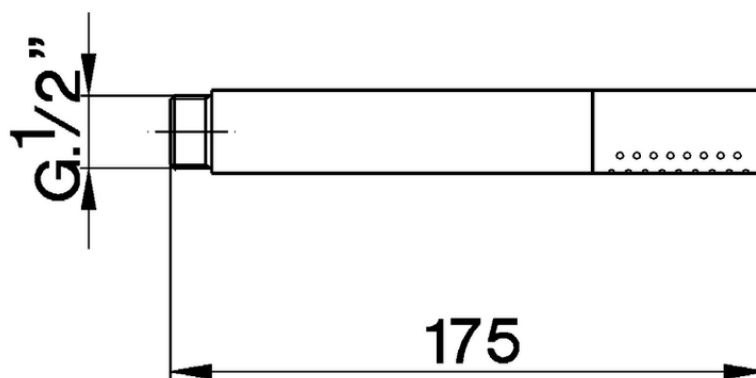

Brass Minimal handshower SHOWER_DS014090

DS014090

<https://en.cisal.it/brass-minimal-handshower-shower-ds014090>

2026-06-05