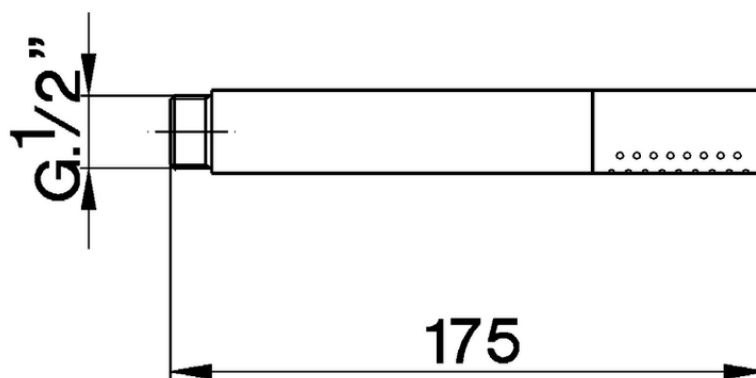

Brass Minimal handshower SHOWER_DS014090

DS014090

<https://en.cisal.it/brass-minimal-handshower-shower-ds014090>

2026-04-16