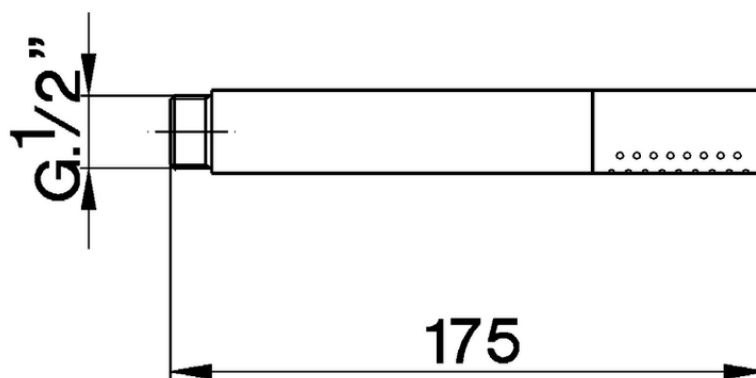

## Brass Minimal handshower SHOWER\_DS014090

DS014090

<https://en.cisal.it/brass-minimal-handshower-shower-ds014090>

2026-06-24