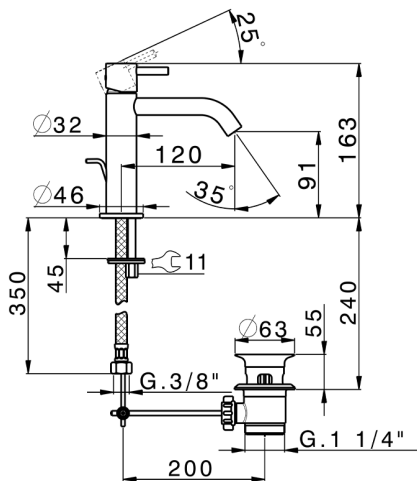

## Single lever 'large' washbasin mixer LESS MINIMAL\_MI000494

MODEL **MI000494**

Single lever 'large' washbasin mixer, with 1"1/4 automatic pop up waste, G.3/8" stainless steel flexible hoses

### CHARACTERISTICS

Cartridge Spare Parts **ZZ96550000**

**25 mm Cartridge**

## Single lever 'large' washbasin mixer LESS MINIMAL\_MI000494

MI000494

<https://en.cisal.it/single-lever-large-washbasin-mixer-less-minimal-mi000494>

2024-12-22