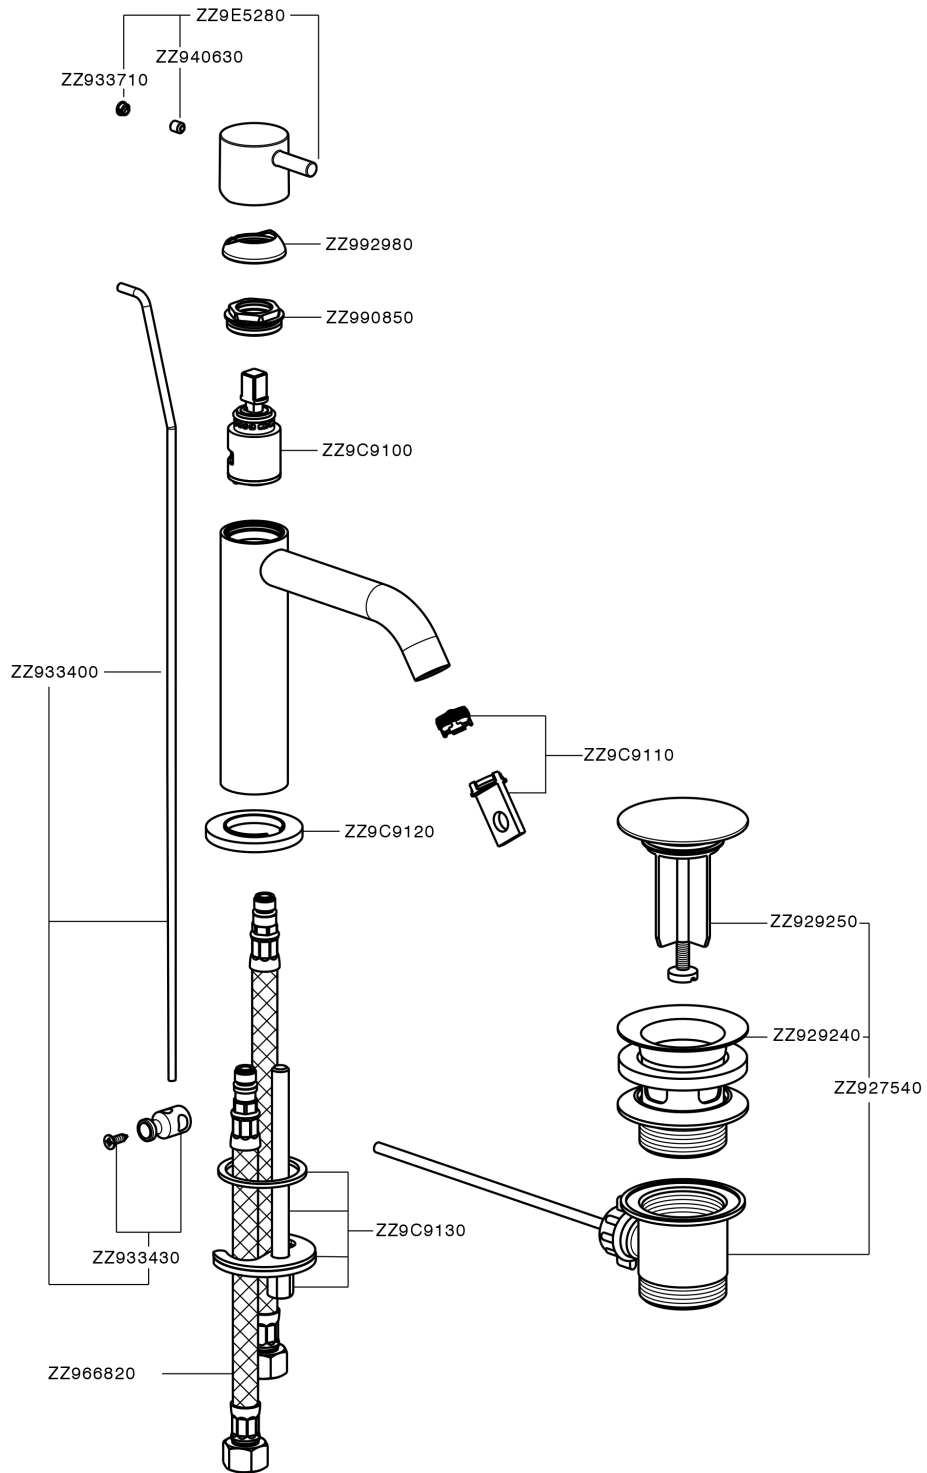

## Single lever 'large' washbasin mixer LESS MINIMAL\_MI000494

MODEL **MI000494**

Single lever 'large' washbasin mixer, with 1"1/4 automatic pop up waste, G.3/8" stainless steel flexible hoses

### CHARACTERISTICS

Cartridge Spare Parts **ZZ96550000**

**25 mm Cartridge**

## Single lever 'large' washbasin mixer LESS MINIMAL\_MI000494

MI000494

<https://en.cisal.it/single-lever-large-washbasin-mixer-less-minimal-mi000494>

2024-12-22