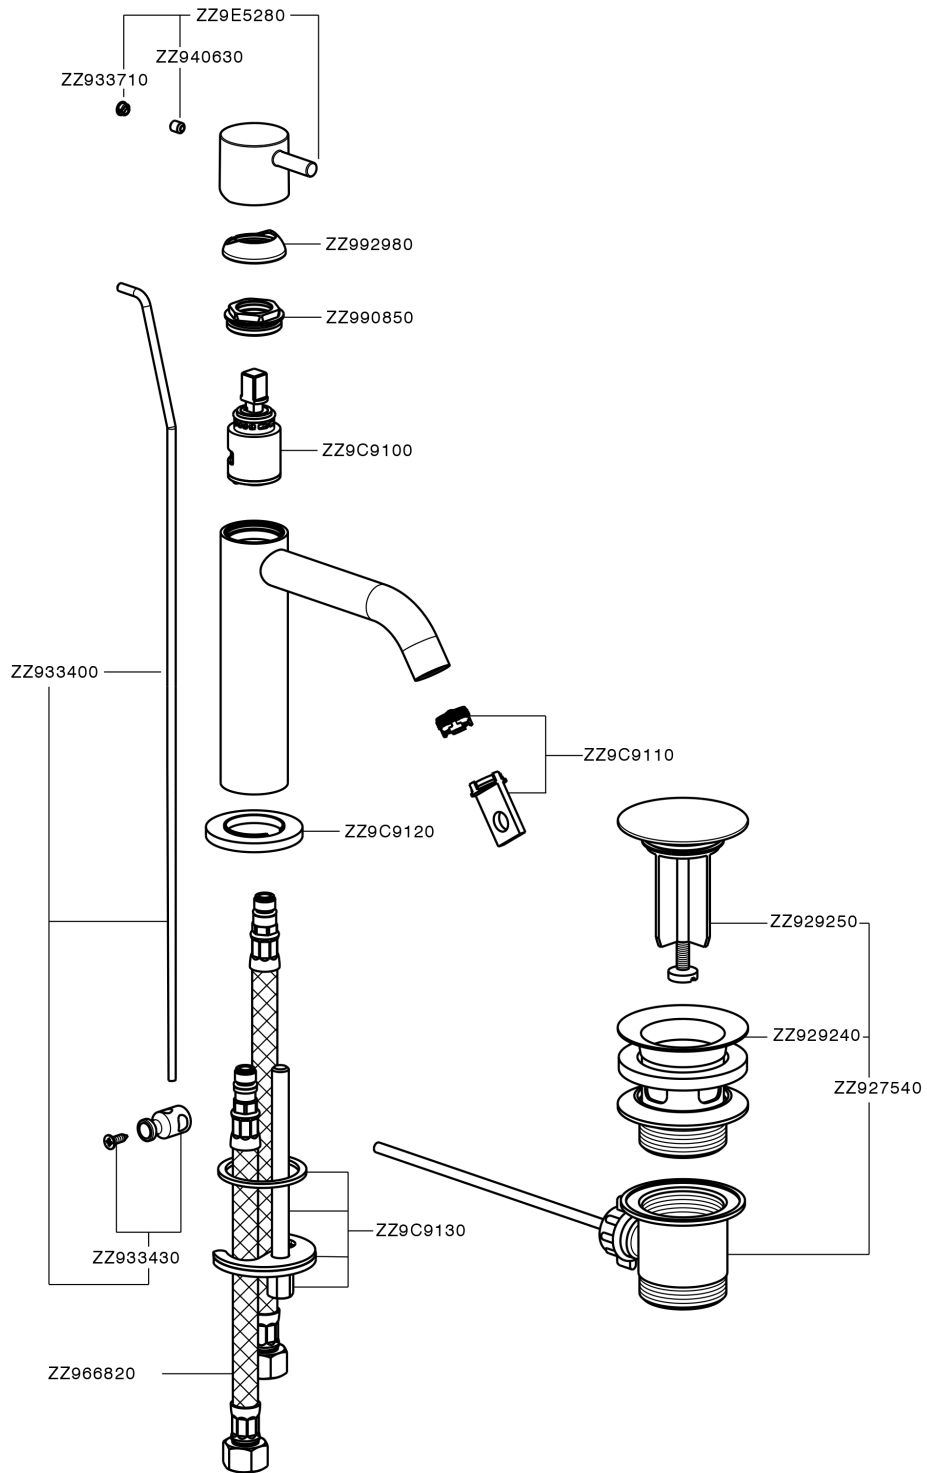

## Single lever 'large' washbasin mixer LESS MINIMAL\_MI000494

MI000494

<https://en.cisal.it/single-lever-large-washbasin-mixer-less-minimal-mi000494>

2024-12-22