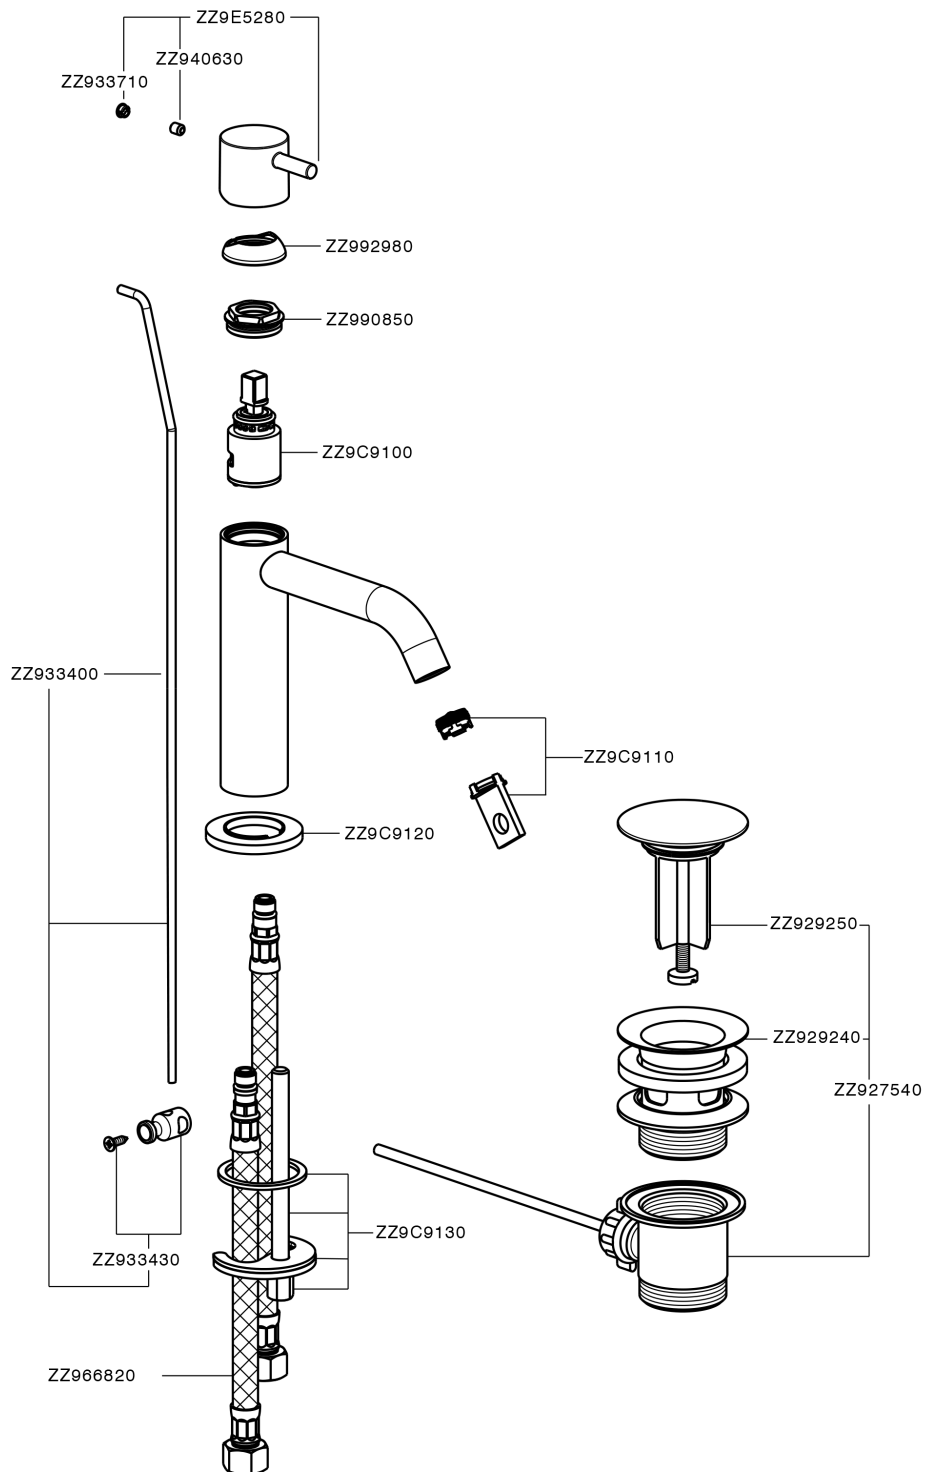

Single lever 'large' washbasin mixer LESS MINIMAL_MI000494

MODEL **MI000494**

Single lever 'large' washbasin mixer, with 1"1/4 automatic pop up waste, G.3/8" stainless steel flexible hoses

AVAILABLE FINISHINGS

-  **21** 21 Chrome
-  **2F** 2F Brushed Nickel
-  **40** 40 Matt Black
-  **4Q** 4Q Matt White

CHARACTERISTICS

Cartridge Spare Parts **ZZ96550000**

25 mm Cartridge

Single lever 'large' washbasin mixer LESS MINIMAL_MI000494

MI000494

<https://en.cisal.it/single-lever-large-washbasin-mixer-less-minimal-mi000494>

2025-01-07