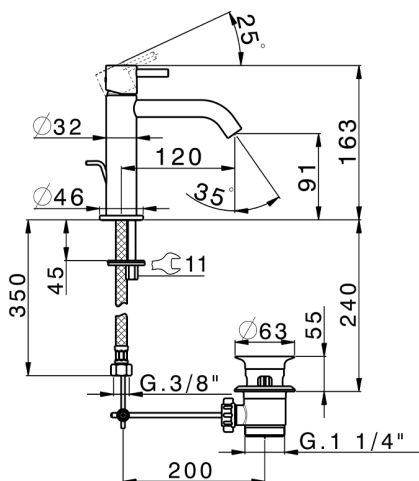

Single lever 'large' washbasin mixer LESS MINIMAL_MI000494

MODEL **MI000494**

Single lever 'large' washbasin mixer, with 1"1/4 automatic pop up waste, G.3/8" stainless steel flexible hoses

AVAILABLE FINISHINGS

-  **21** 21 Chrome
-  **2F** 2F Brushed Nickel
-  **40** 40 Matt Black
-  **4Q** 4Q Matt White

CHARACTERISTICS

Cartridge Spare Parts **ZZ96550000**

25 mm Cartridge

Single lever 'large' washbasin mixer LESS MINIMAL_MI000494

MI000494

<https://en.cisal.it/single-lever-large-washbasin-mixer-less-minimal-mi000494>

2025-01-07