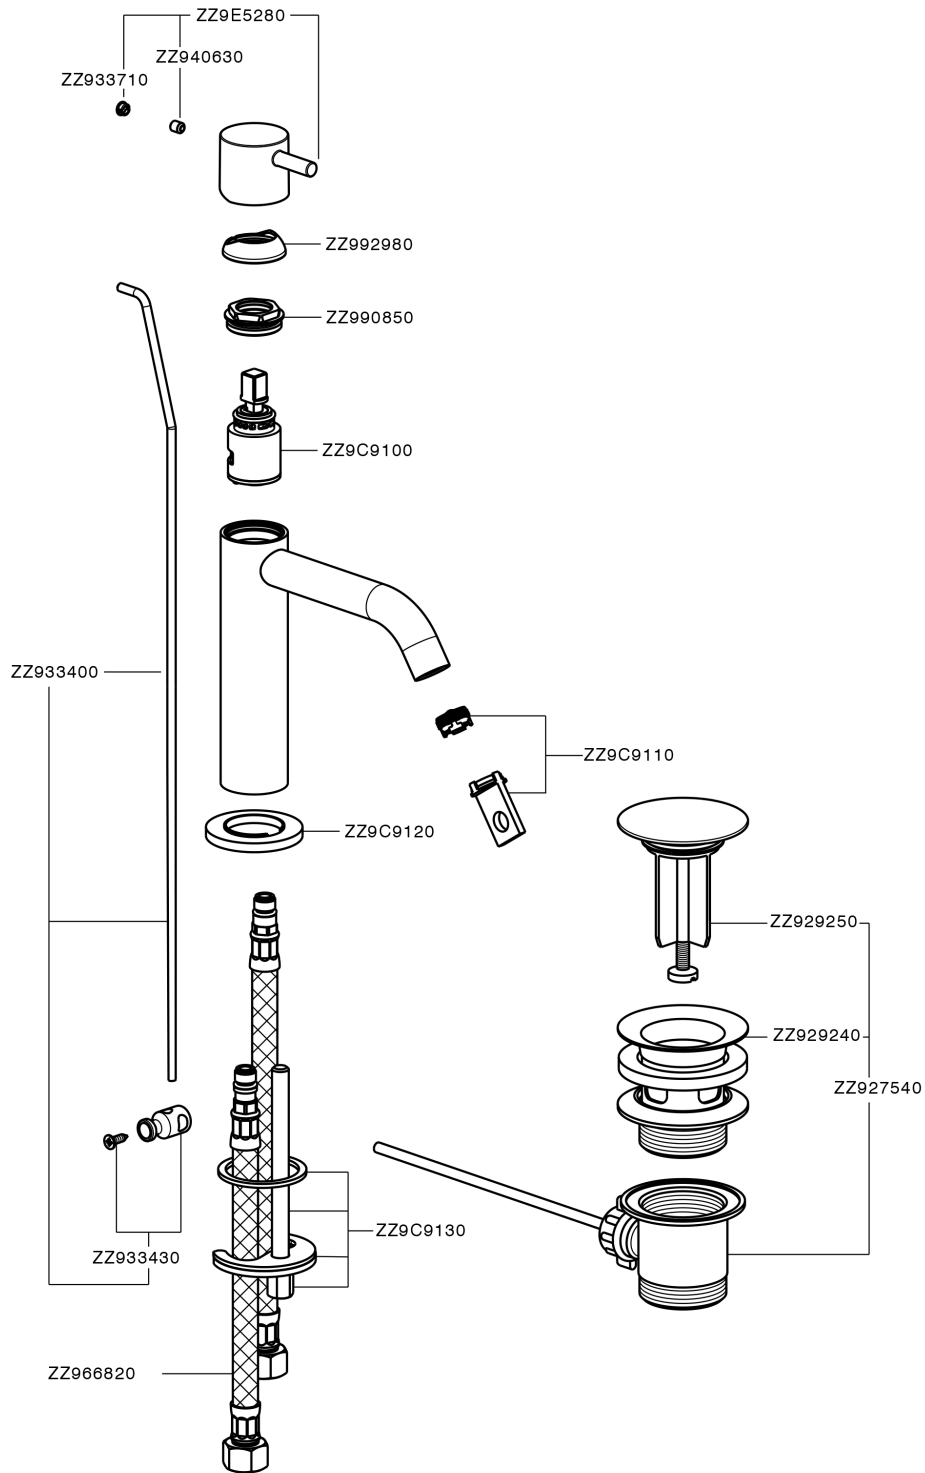

Single lever 'large' washbasin mixer LESS MINIMAL_MI000494

MI000494

<https://en.cisal.it/single-lever-large-washbasin-mixer-less-minimal-mi000494>

2025-01-07