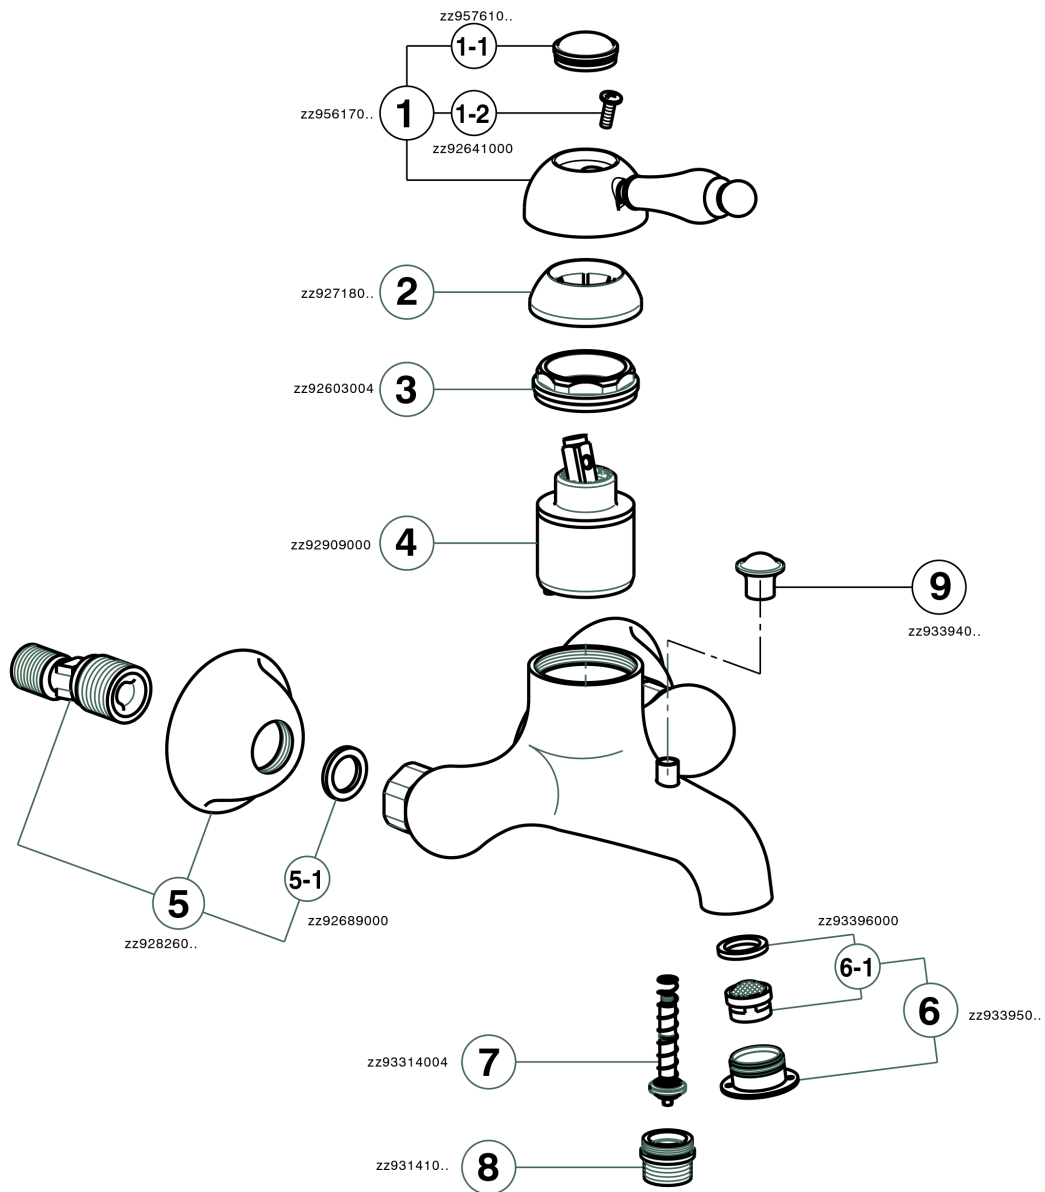

Single lever bath mixer ARCANA EMPRESS_EM000130

MODEL **EM000130**

Single lever bath mixer, without shower set, 1/2" M flexible connection

AVAILABLE FINISHINGS

- 
21 21 Chrome
- 
24 24 Gold
- 
26 26 Old Copper
- 
27 27 Old Bronze
- 
2A 2A Satin Brushed Nickel
- 
74 74 Chrome/Gold

CHARACTERISTICS

Cartridge Spare Parts **ZZ92909000**

43 mm Cartridge

Single lever bath mixer ARCANA EMPRESS_EM000130

EM000130

<https://en.cisal.it/single-lever-bath-mixer-arcana-empress-em000130>

2026-06-09