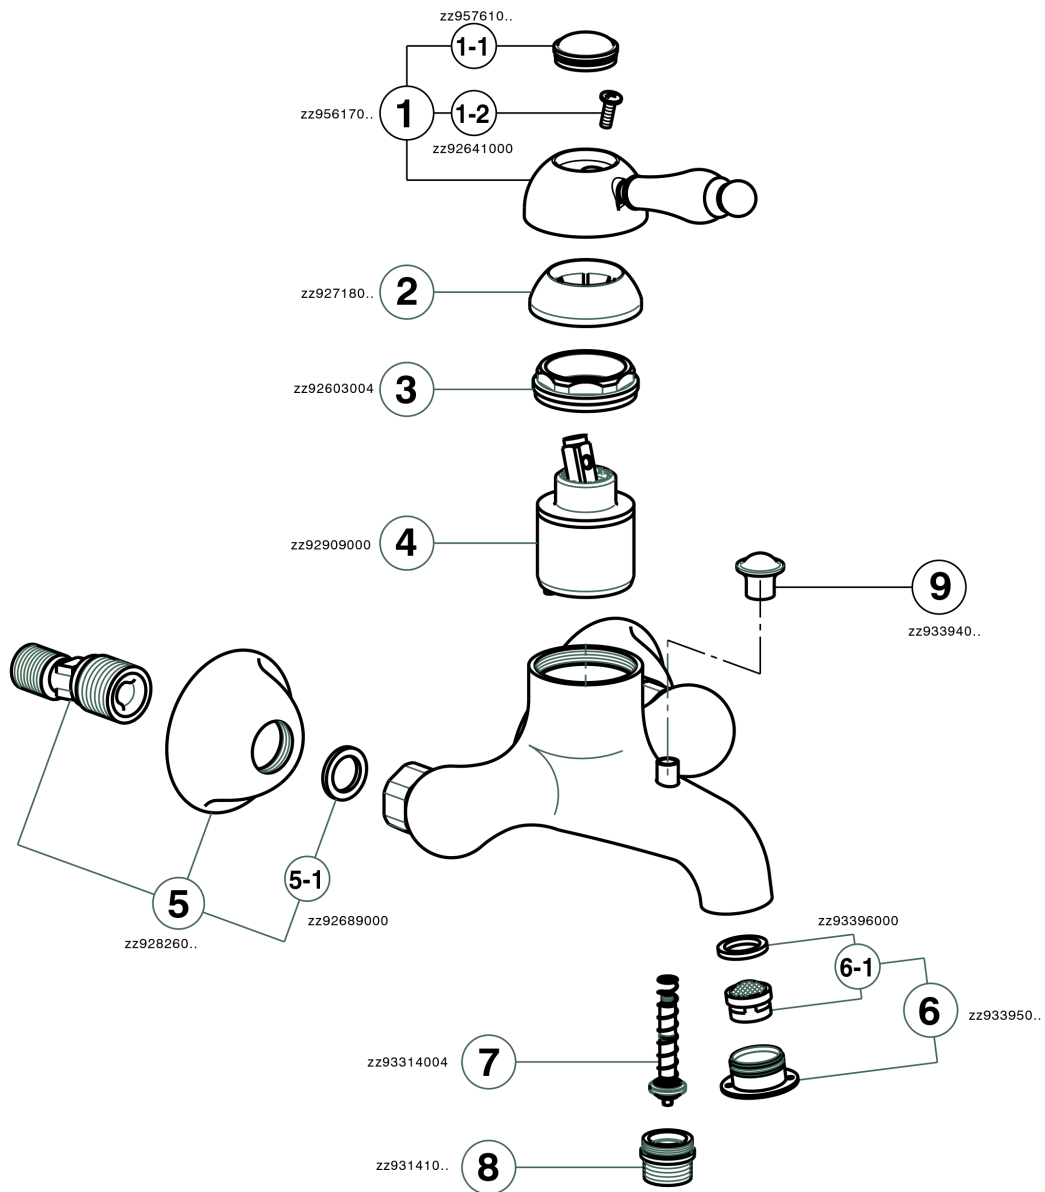

Single lever bath mixer ARCANA EMPRESS_EM000130

EM000130

<https://en.cisal.it/single-lever-bath-mixer-arcana-empress-em000130>

2026-06-09