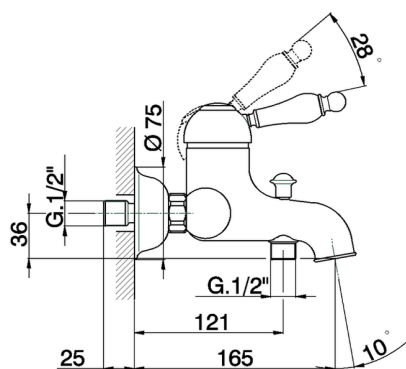

Single lever bath mixer ARCANA EMPRESS_EM000130

MODEL **EM000130**

Single lever bath mixer, without shower set, 1/2" M flexible connection

AVAILABLE FINISHINGS

- 
21 21 Chrome
- 
24 24 Gold
- 
26 26 Old Copper
- 
27 27 Old Bronze
- 
2A 2A Satin Brushed Nickel
- 
74 74 Chrome/Gold

CHARACTERISTICS

Cartridge Spare Parts **ZZ92909000**

43 mm Cartridge

Single lever bath mixer ARCANA EMPRESS_EM000130

EM000130

<https://en.cisal.it/single-lever-bath-mixer-arcana-empress-em000130>

2026-06-09