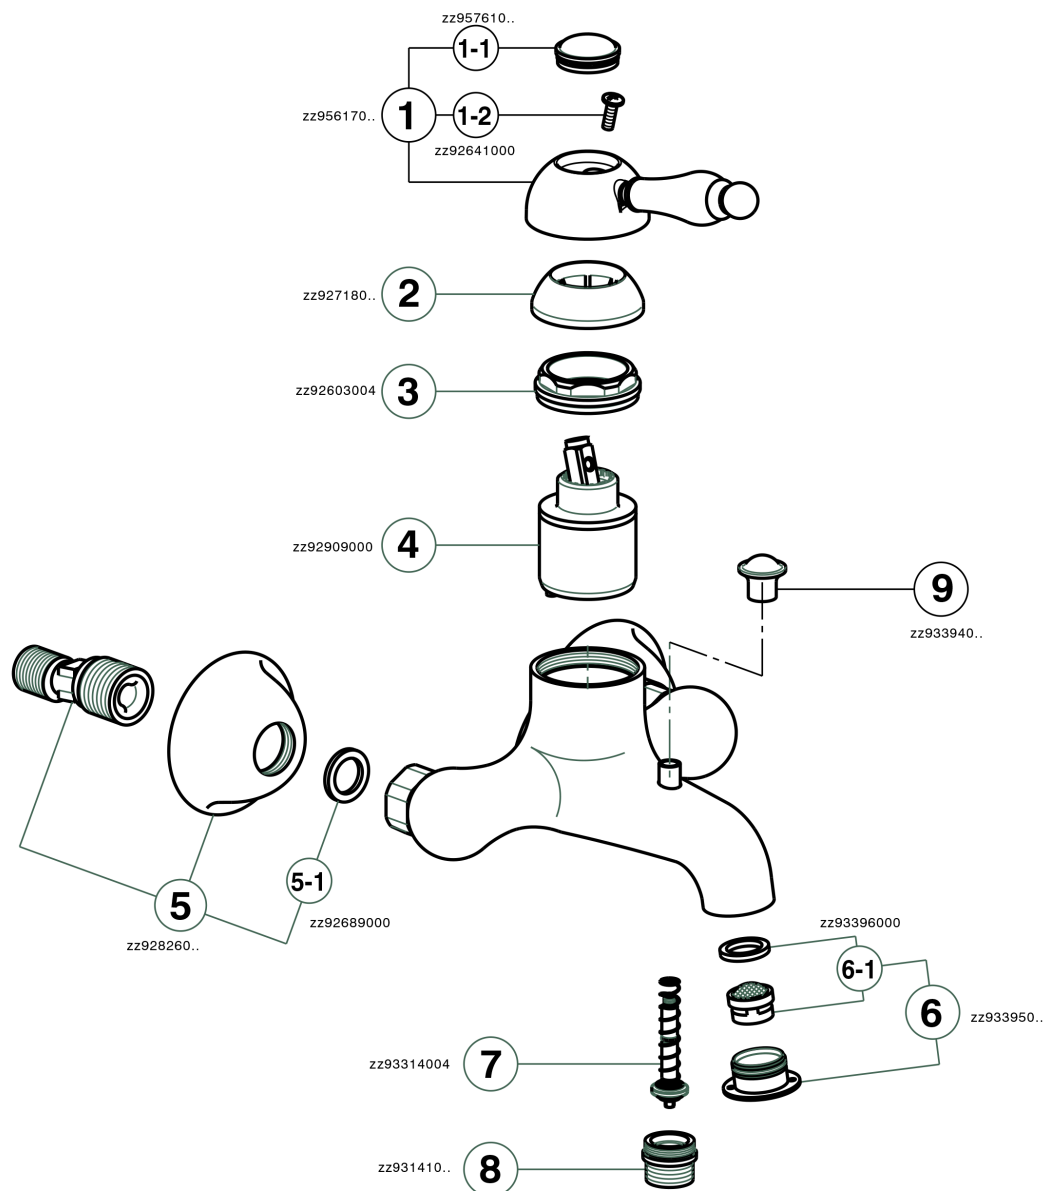

Single lever bath mixer ARCANA EMPRESS_EM000130

EM000130

<https://en.cisal.it/single-lever-bath-mixer-arcana-empress-em000130>

2026-06-04