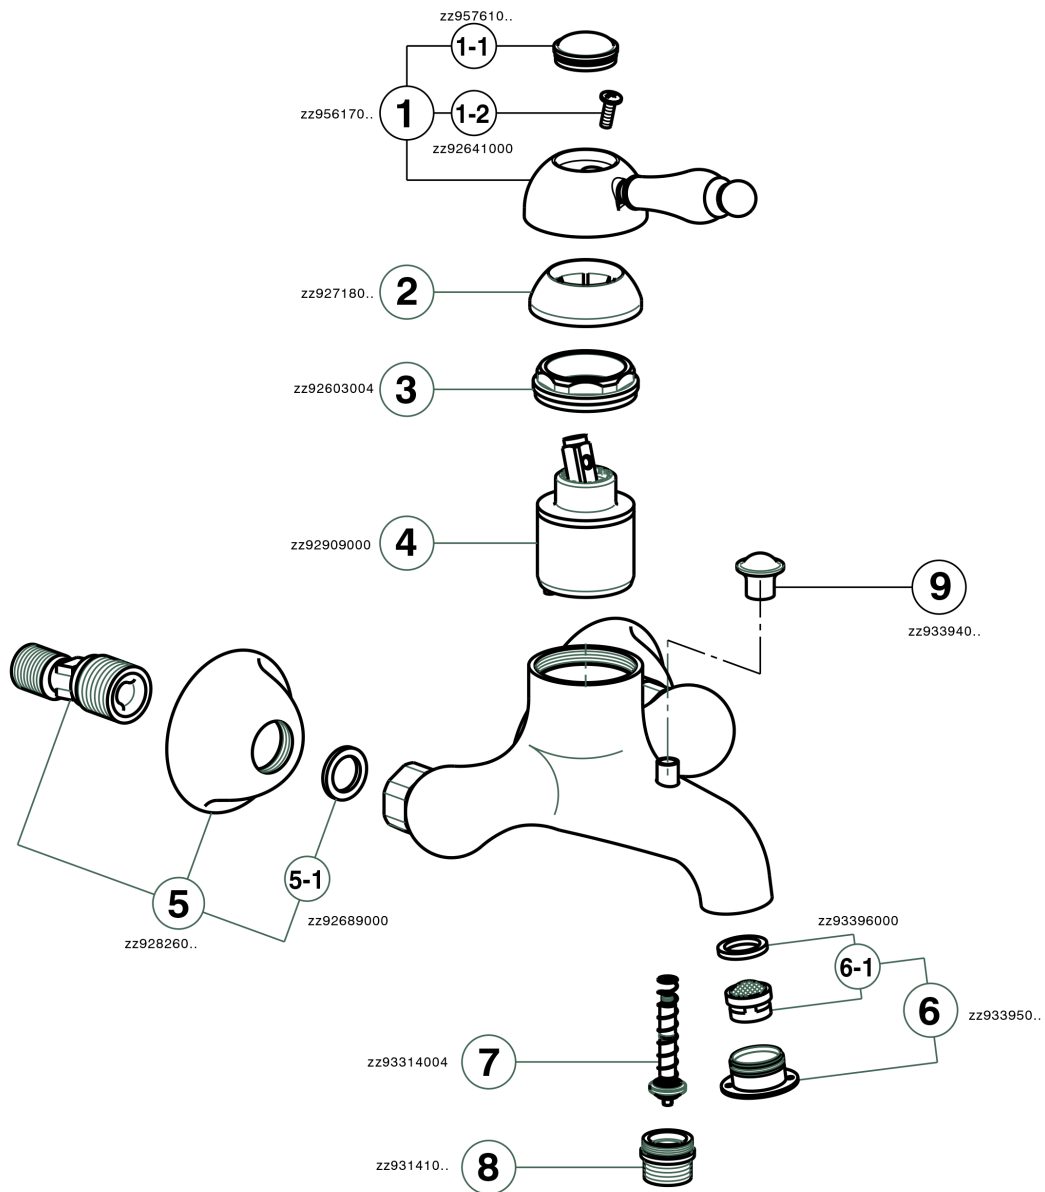

## Single lever bath mixer ARCANA EMPRESS\_EM000130

EM000130

<https://en.cisal.it/single-lever-bath-mixer-arcana-empress-em000130>

2026-04-24