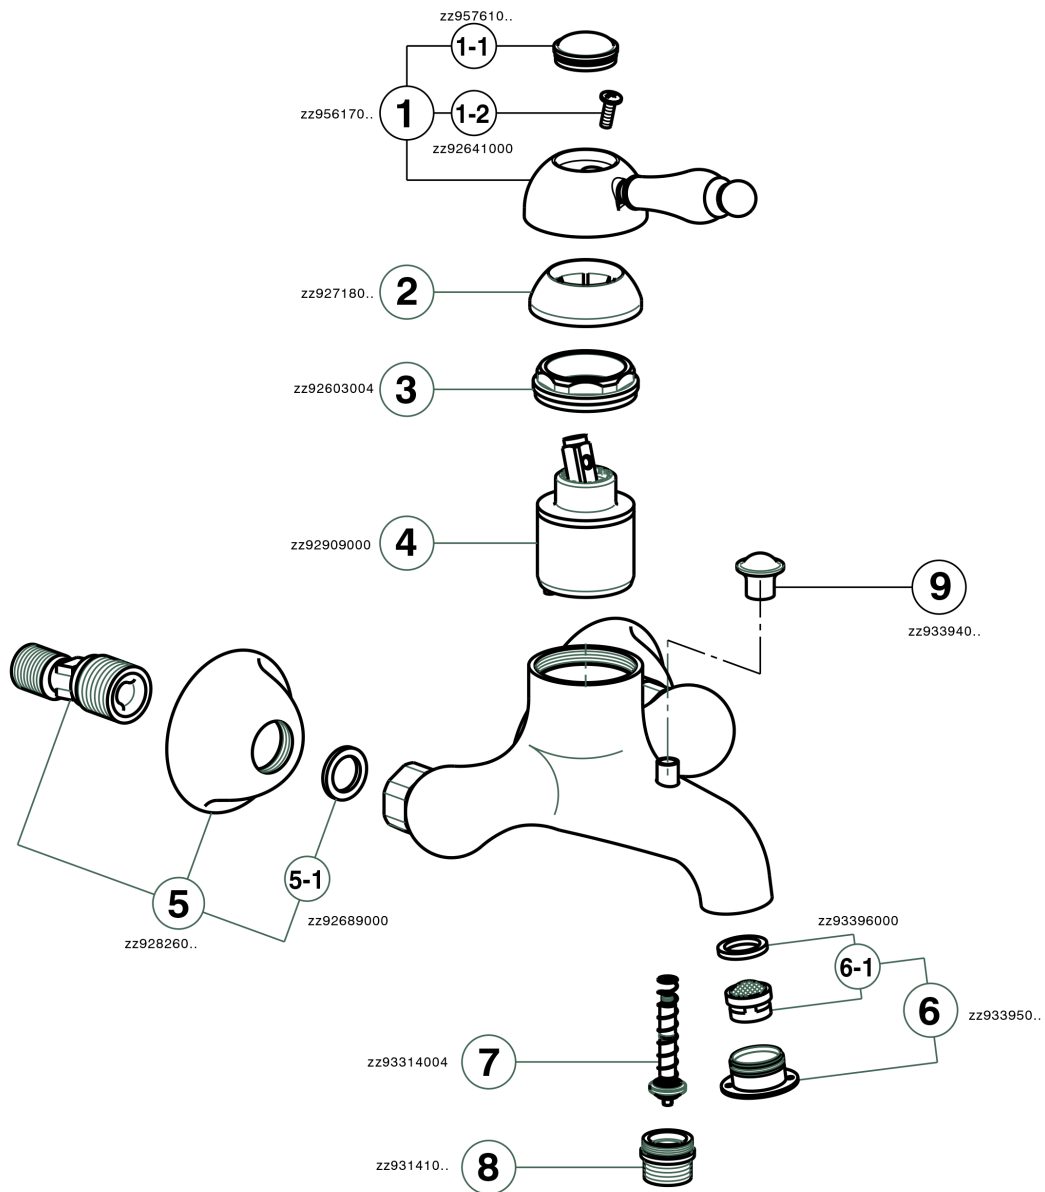

Single lever bath mixer ARCANA EMPRESS_EM000130

EM000130

<https://en.cisal.it/single-lever-bath-mixer-arcana-empress-em000130>

2026-04-04