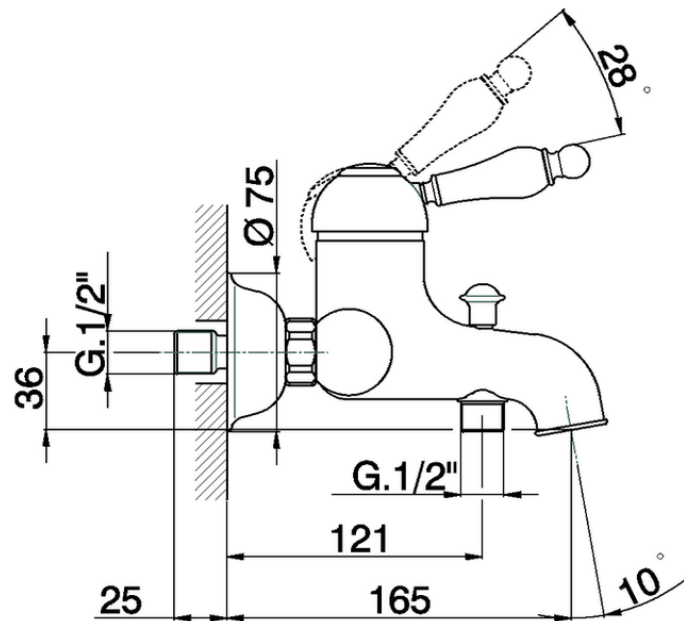

Single lever bath mixer ARCANA EMPRESS_EM000130

EM000130

<https://en.cisal.it/single-lever-bath-mixer-arcana-empress-em000130>

2026-06-04