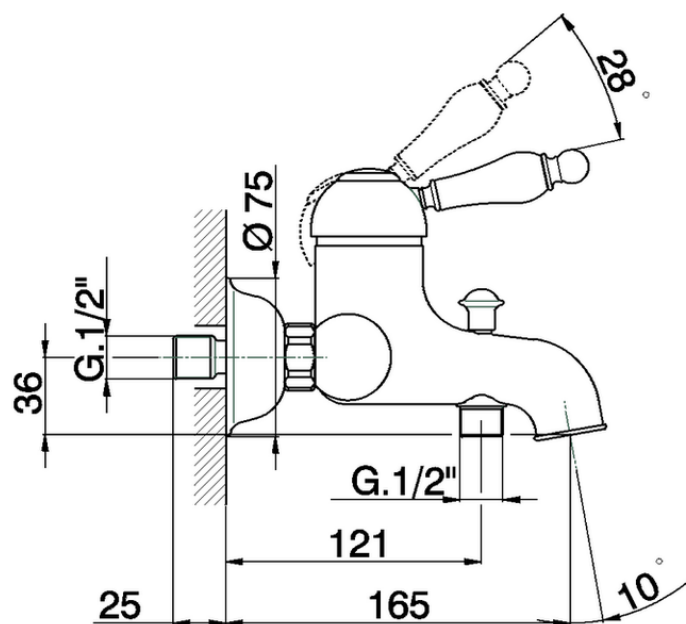

Single lever bath mixer ARCANA EMPRESS_EM000130

EM000130

<https://en.cisal.it/single-lever-bath-mixer-arcana-empress-em000130>

2026-04-24