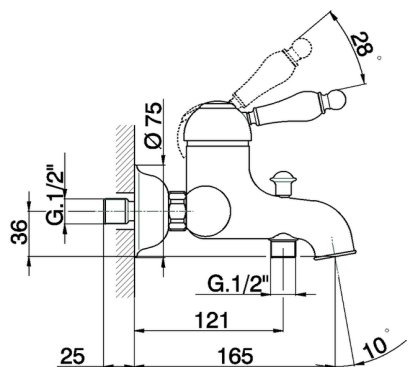

Single lever bath mixer ARCANA EMPRESS_EM000130

MODEL **EM000130**

Single lever bath mixer, without shower set, 1/2" M flexible connection

AVAILABLE FINISHINGS

-  **21** 21 Chrome
-  **24** 24 Gold
-  **26** 26 Old Copper
-  **27** 27 Old Bronze
-  **2A** 2A Satin Brushed Nickel
-  **74** 74 Chrome/Gold

CHARACTERISTICS

Cartridge Spare Parts **ZZ92909000**

43 mm Cartridge

Single lever bath mixer ARCANA EMPRESS_EM000130

EM000130

<https://en.cisal.it/single-lever-bath-mixer-arcana-empress-em000130>

2026-04-24