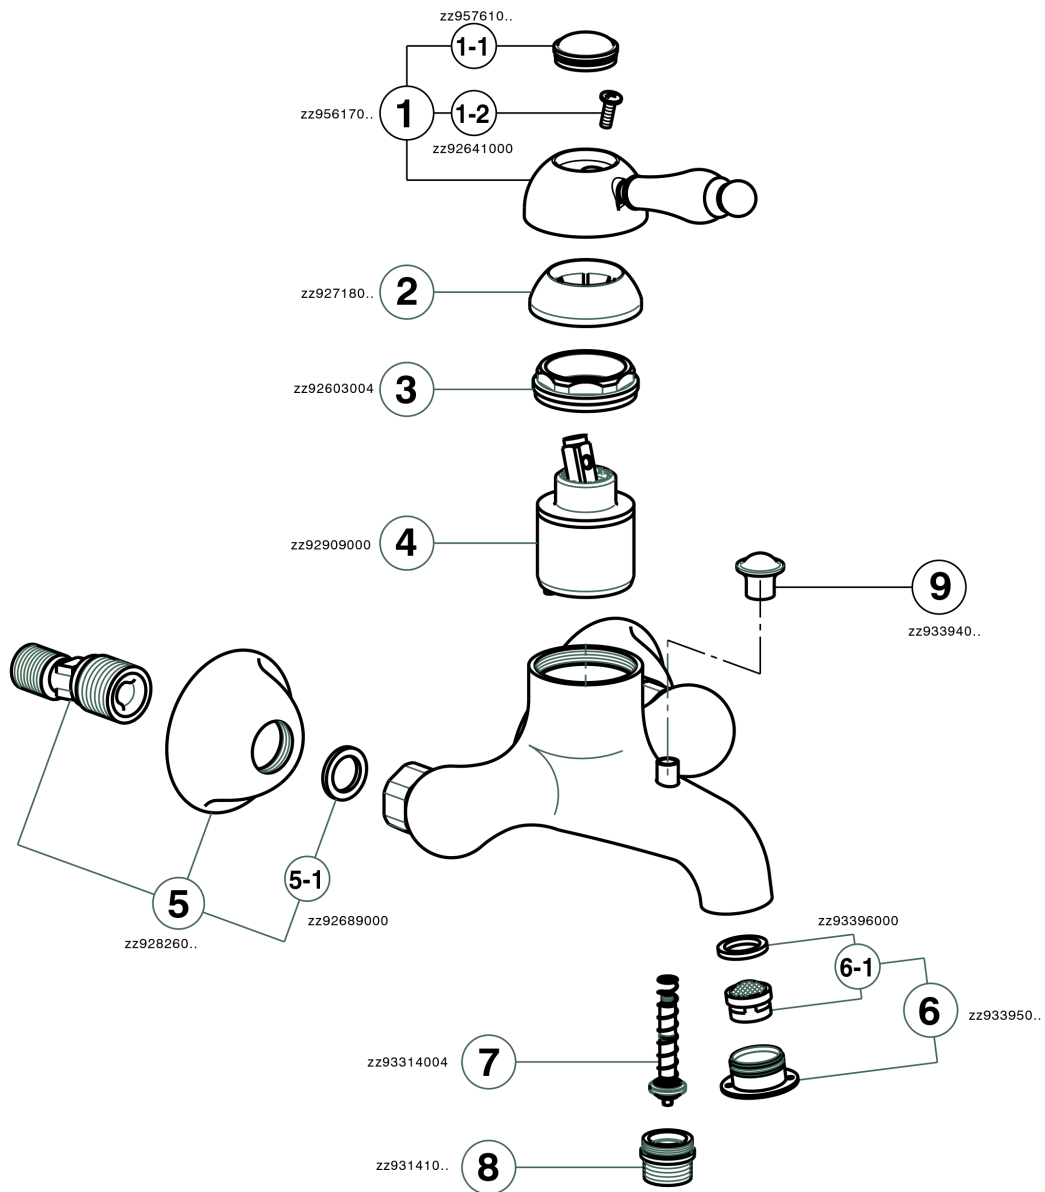

Single lever bath mixer ARCANA EMPRESS_EM000130

MODEL **EM000130**

Single lever bath mixer, without shower set, 1/2" M flexible connection

AVAILABLE FINISHINGS

-  **21** 21 Chrome
-  **24** 24 Gold
-  **26** 26 Old Copper
-  **27** 27 Old Bronze
-  **2A** 2A Satin Brushed Nickel
-  **74** 74 Chrome/Gold

CHARACTERISTICS

Cartridge Spare Parts **ZZ92909000**

43 mm Cartridge

Single lever bath mixer ARCANA EMPRESS_EM000130

EM000130

<https://en.cisal.it/single-lever-bath-mixer-arcana-empress-em000130>

2026-04-24