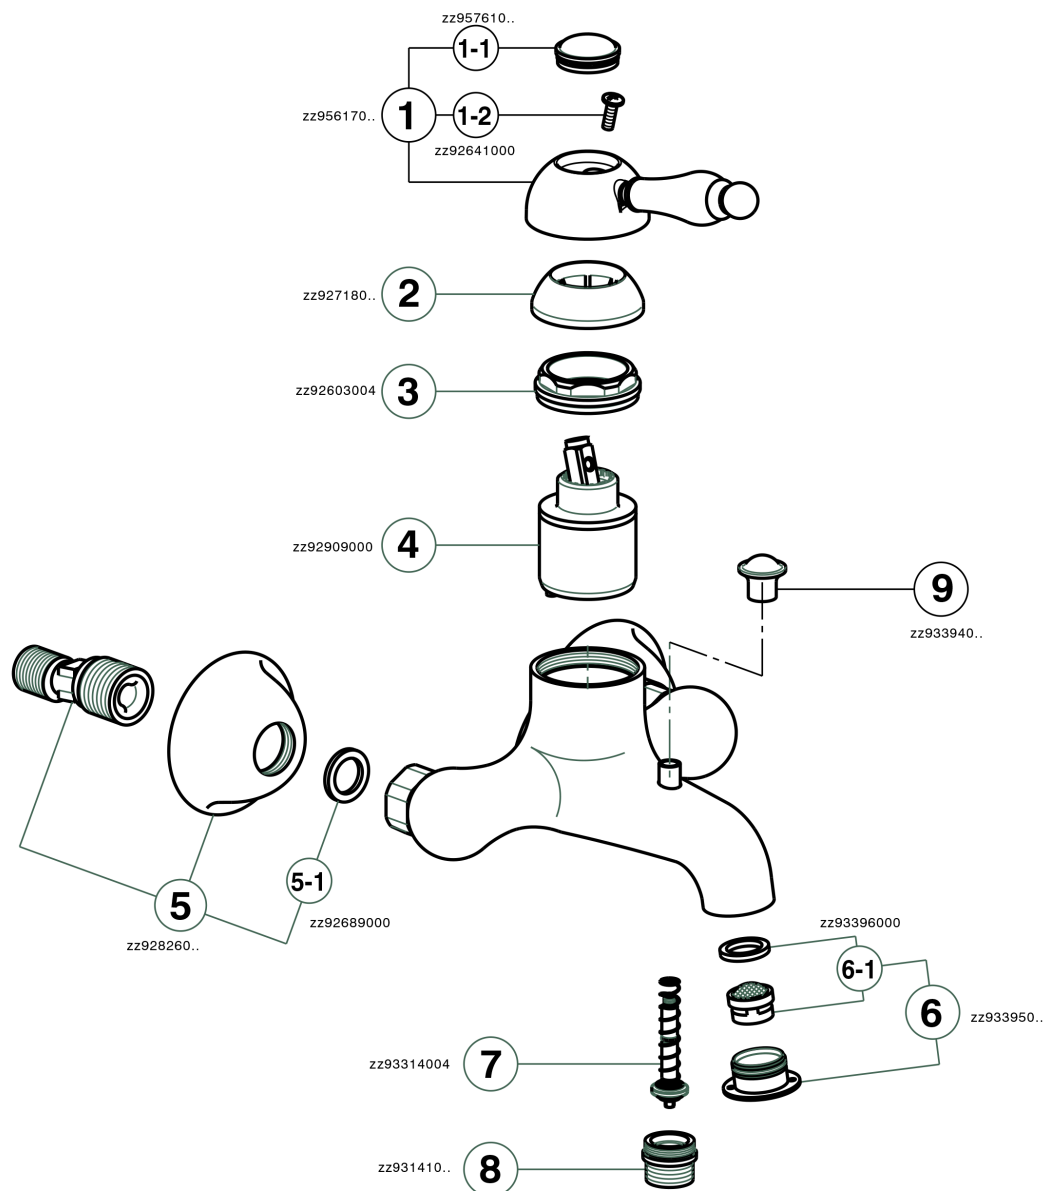

## Single lever bath mixer ARCANA EMPRESS\_EM000130

EM000130

<https://en.cisal.it/single-lever-bath-mixer-arcana-empress-em000130>

2026-04-25