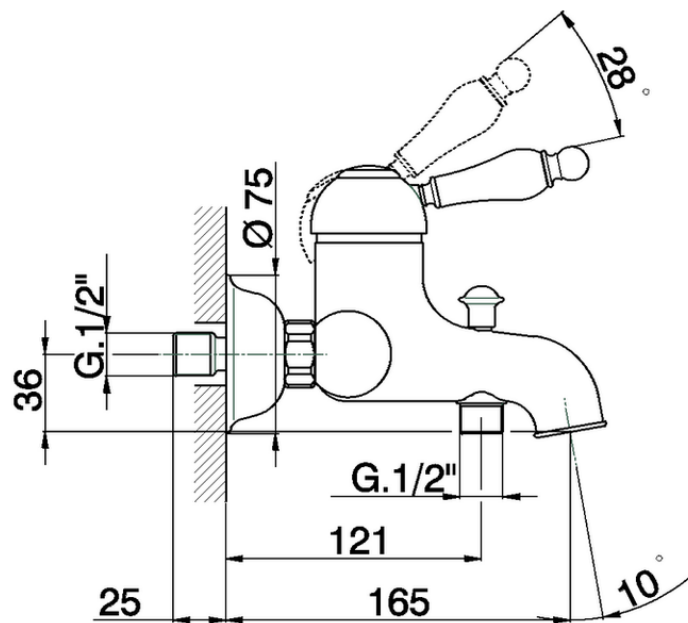

Single lever bath mixer ARCANA EMPRESS_EM000130

EM000130

<https://en.cisal.it/single-lever-bath-mixer-arcana-empress-em000130>

2026-05-15