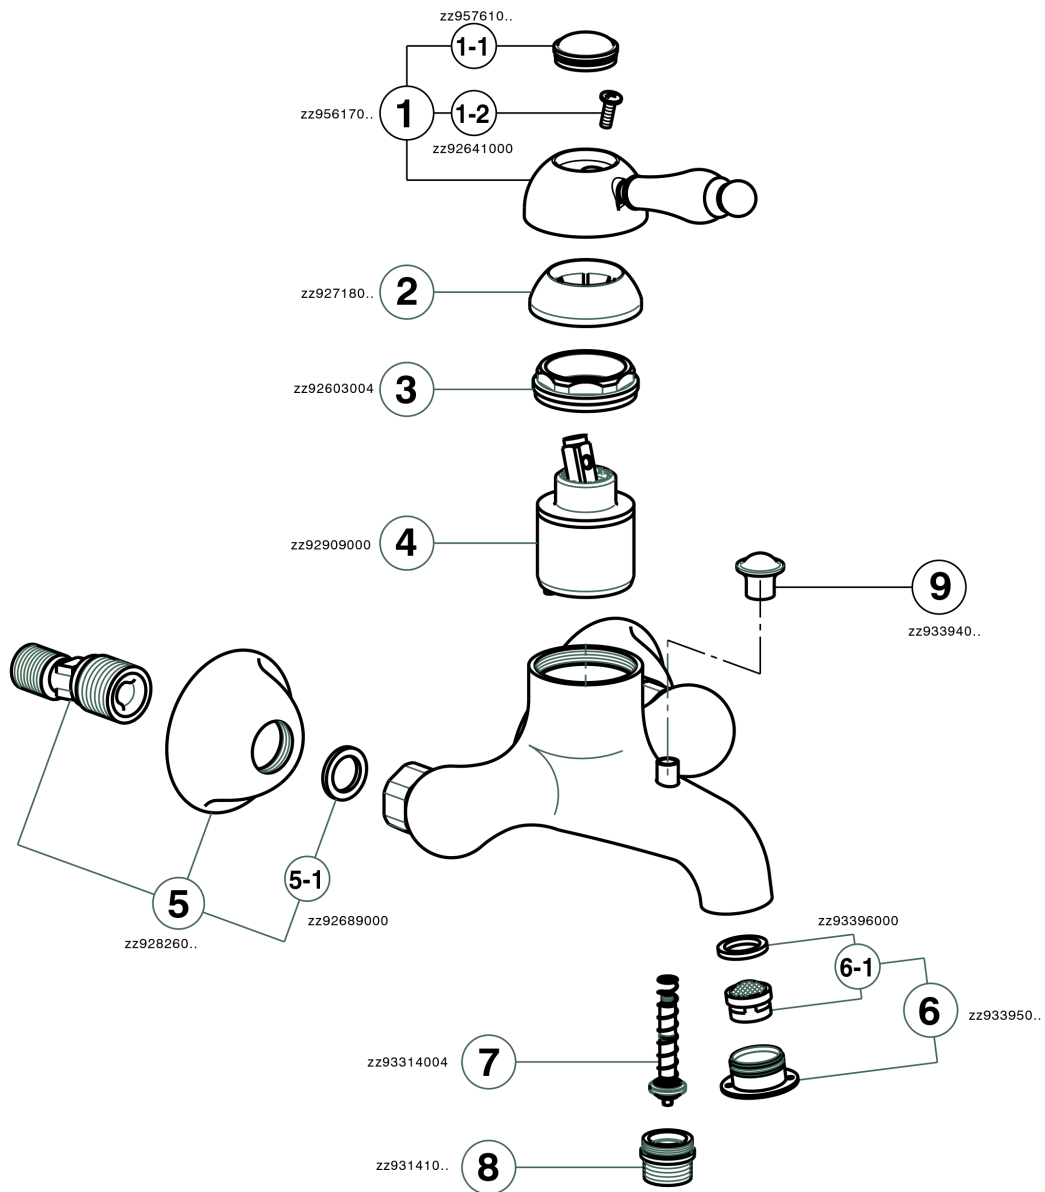

Single lever bath mixer ARCANA EMPRESS_EM000130

MODEL **EM000130**

Single lever bath mixer, without shower set, 1/2" M flexible connection

AVAILABLE FINISHINGS

-  **21** 21 Chrome
-  **24** 24 Gold
-  **26** 26 Old Copper
-  **27** 27 Old Bronze
-  **2A** 2A Satin Brushed Nickel
-  **74** 74 Chrome/Gold

CHARACTERISTICS

Cartridge Spare Parts **ZZ92909000**

43 mm Cartridge

Single lever bath mixer ARCANA EMPRESS_EM000130

EM000130

<https://en.cisal.it/single-lever-bath-mixer-arcana-empress-em000130>

2026-04-04