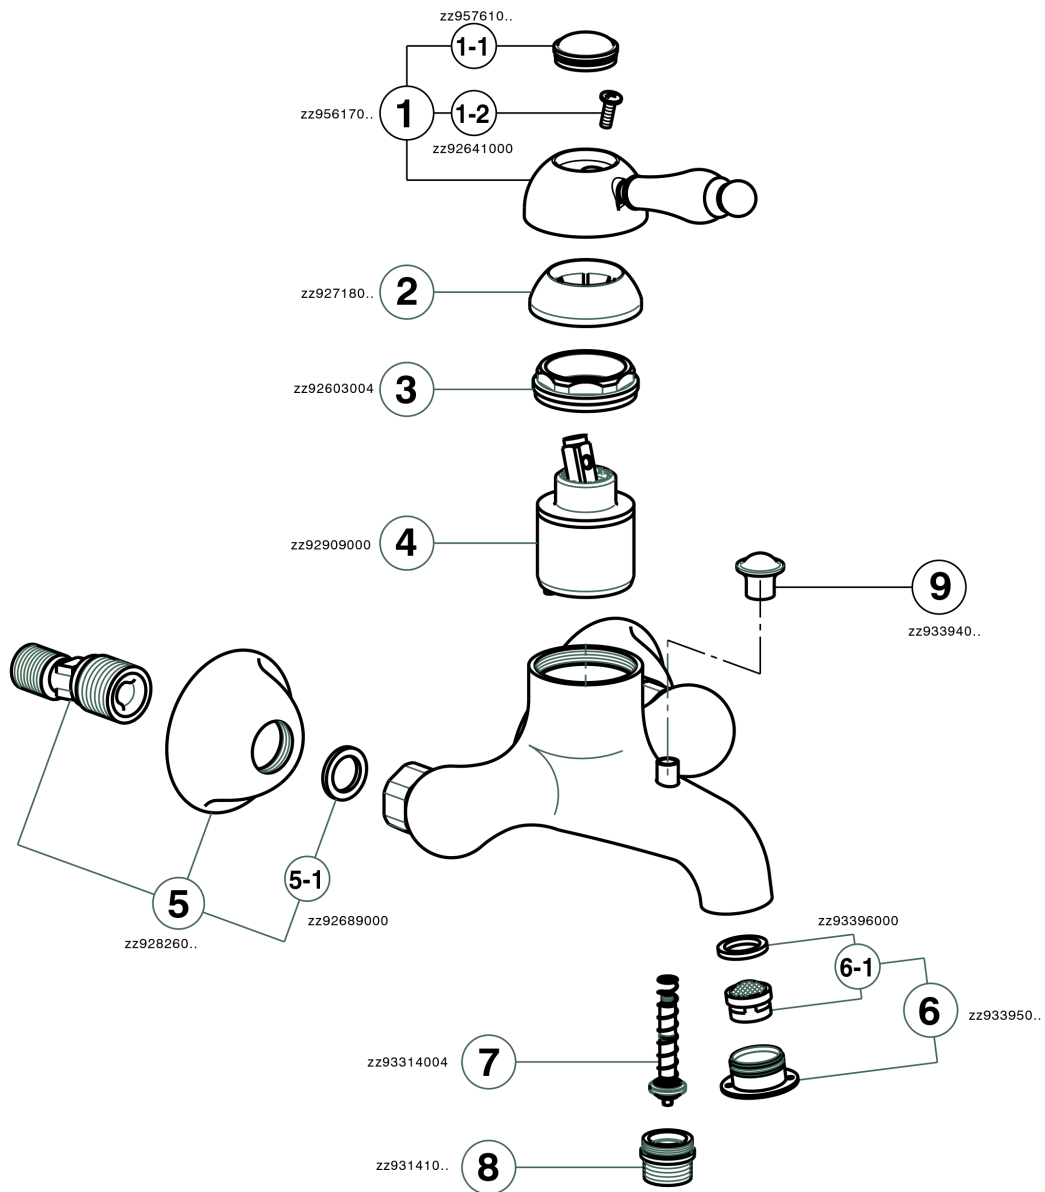

Single lever bath mixer ARCANA EMPRESS_EM000130

MODEL **EM000130**

Single lever bath mixer, without shower set, 1/2" M flexible connection

AVAILABLE FINISHINGS

- 
21 21 Chrome
- 
24 24 Gold
- 
26 26 Old Copper
- 
27 27 Old Bronze
- 
2A 2A Satin Brushed Nickel
- 
74 74 Chrome/Gold

CHARACTERISTICS

Cartridge Spare Parts **ZZ92909000**

43 mm Cartridge

Single lever bath mixer ARCANA EMPRESS_EM000130

EM000130

<https://en.cisal.it/single-lever-bath-mixer-arcana-empress-em000130>

2026-06-04