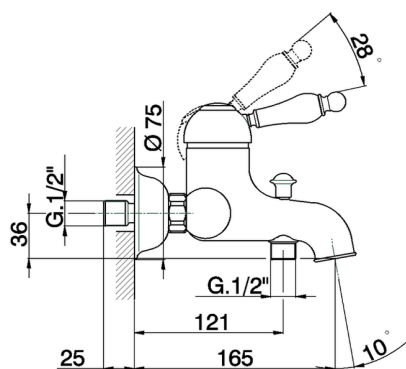

Single lever bath mixer ARCANA EMPRESS_EM000130

MODEL **EM000130**

Single lever bath mixer, without shower set, 1/2" M flexible connection

AVAILABLE FINISHINGS

-  **21** 21 Chrome
-  **24** 24 Gold
-  **26** 26 Old Copper
-  **27** 27 Old Bronze
-  **2A** 2A Satin Brushed Nickel
-  **74** 74 Chrome/Gold

CHARACTERISTICS

Cartridge Spare Parts **ZZ92909000**

43 mm Cartridge

Single lever bath mixer ARCANA EMPRESS_EM000130

EM000130

<https://en.cisal.it/single-lever-bath-mixer-arcana-empress-em000130>

2026-04-04