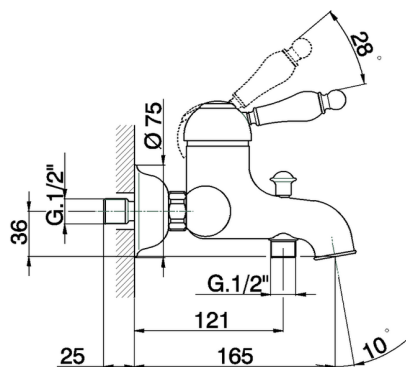

Single lever bath mixer ARCANA EMPRESS_EM000130

MODEL **EM000130**

Single lever bath mixer, without shower set, 1/2" M flexible connection

AVAILABLE FINISHINGS

- 
21 21 Chrome
- 
24 24 Gold
- 
26 26 Old Copper
- 
27 27 Old Bronze
- 
2A 2A Satin Brushed Nickel
- 
74 74 Chrome/Gold

CHARACTERISTICS

Cartridge Spare Parts **ZZ92909000**

43 mm Cartridge

Single lever bath mixer ARCANA EMPRESS_EM000130

EM000130

<https://en.cisal.it/single-lever-bath-mixer-arcana-empress-em000130>

2026-06-04