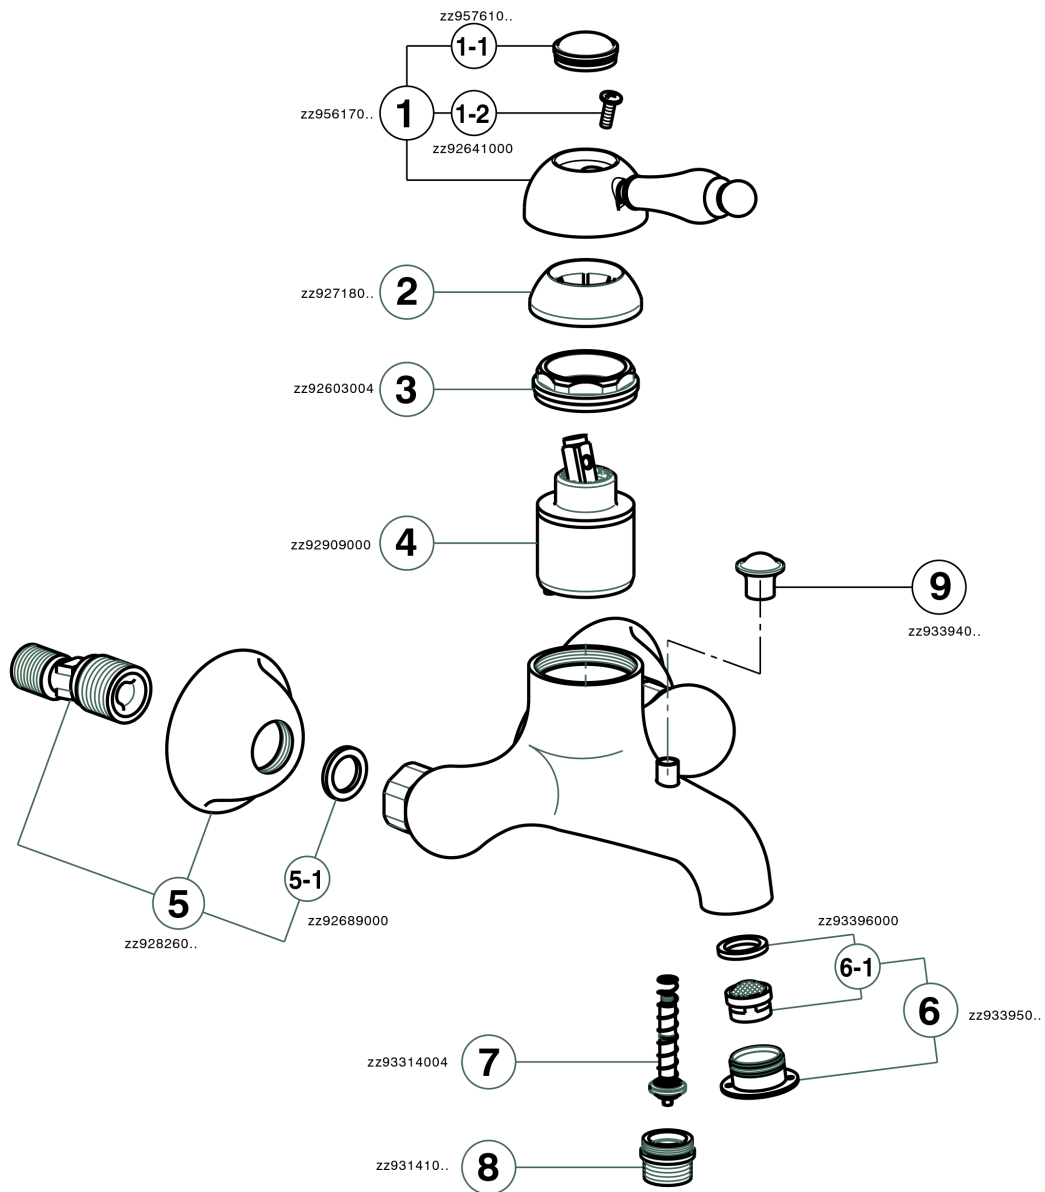

Single lever bath mixer ARCANA EMPRESS_EM000130

MODEL **EM000130**

Single lever bath mixer, without shower set, 1/2" M flexible connection

AVAILABLE FINISHINGS

- 
21 21 Chrome
- 
24 24 Gold
- 
26 26 Old Copper
- 
27 27 Old Bronze
- 
2A 2A Satin Brushed Nickel
- 
74 74 Chrome/Gold

CHARACTERISTICS

Cartridge Spare Parts **ZZ92909000**

43 mm Cartridge

Single lever bath mixer ARCANA EMPRESS_EM000130

EM000130

<https://en.cisal.it/single-lever-bath-mixer-arcana-empress-em000130>

2026-04-04