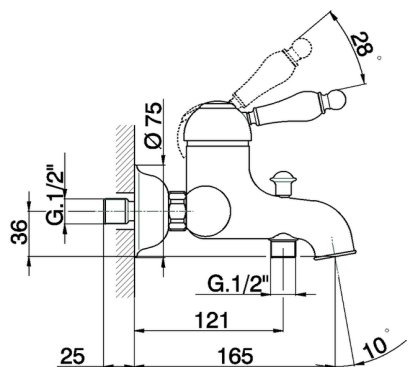

## Single lever bath mixer ARCANA EMPRESS\_EM000130

MODEL **EM000130**

Single lever bath mixer, without shower set, 1/2" M flexible connection

### CHARACTERISTICS

Cartridge Spare Parts **ZZ92909000**

**43 mm Cartridge**