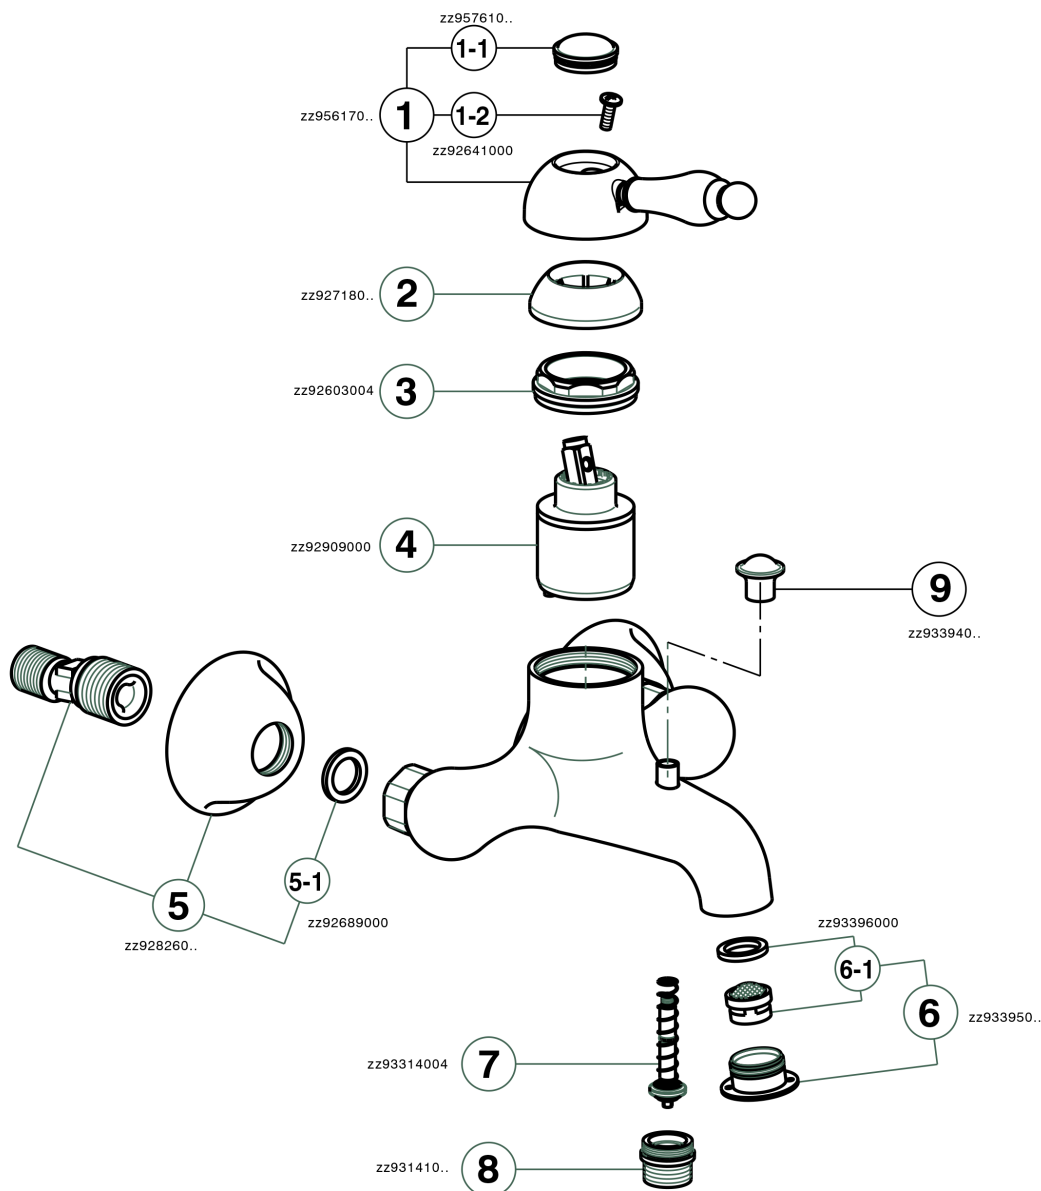

## Single lever bath mixer ARCANA EMPRESS\_EM000130

MODEL **EM000130**

Single lever bath mixer, without shower set, 1/2" M flexible connection

### CHARACTERISTICS

Cartridge Spare Parts **ZZ92909000**

**43 mm Cartridge**

## Single lever bath mixer ARCANA EMPRESS\_EM000130

EM000130

<https://en.cisal.it/single-lever-bath-mixer-arcana-empress-em000130>

2026-06-05