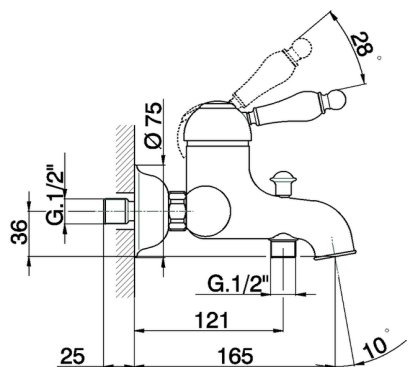

Single lever bath mixer ARCANA EMPRESS_EM000130

MODEL **EM000130**

Single lever bath mixer, without shower set, 1/2" M flexible connection

AVAILABLE FINISHINGS

- 
21 21 Chrome
- 
24 24 Gold
- 
26 26 Old Copper
- 
27 27 Old Bronze
- 
2A 2A Satin Brushed Nickel
- 
74 74 Chrome/Gold

CHARACTERISTICS

Cartridge Spare Parts **ZZ92909000**

43 mm Cartridge

Single lever bath mixer ARCANA EMPRESS_EM000130

EM000130

<https://en.cisal.it/single-lever-bath-mixer-arcana-empress-em000130>

2026-04-04