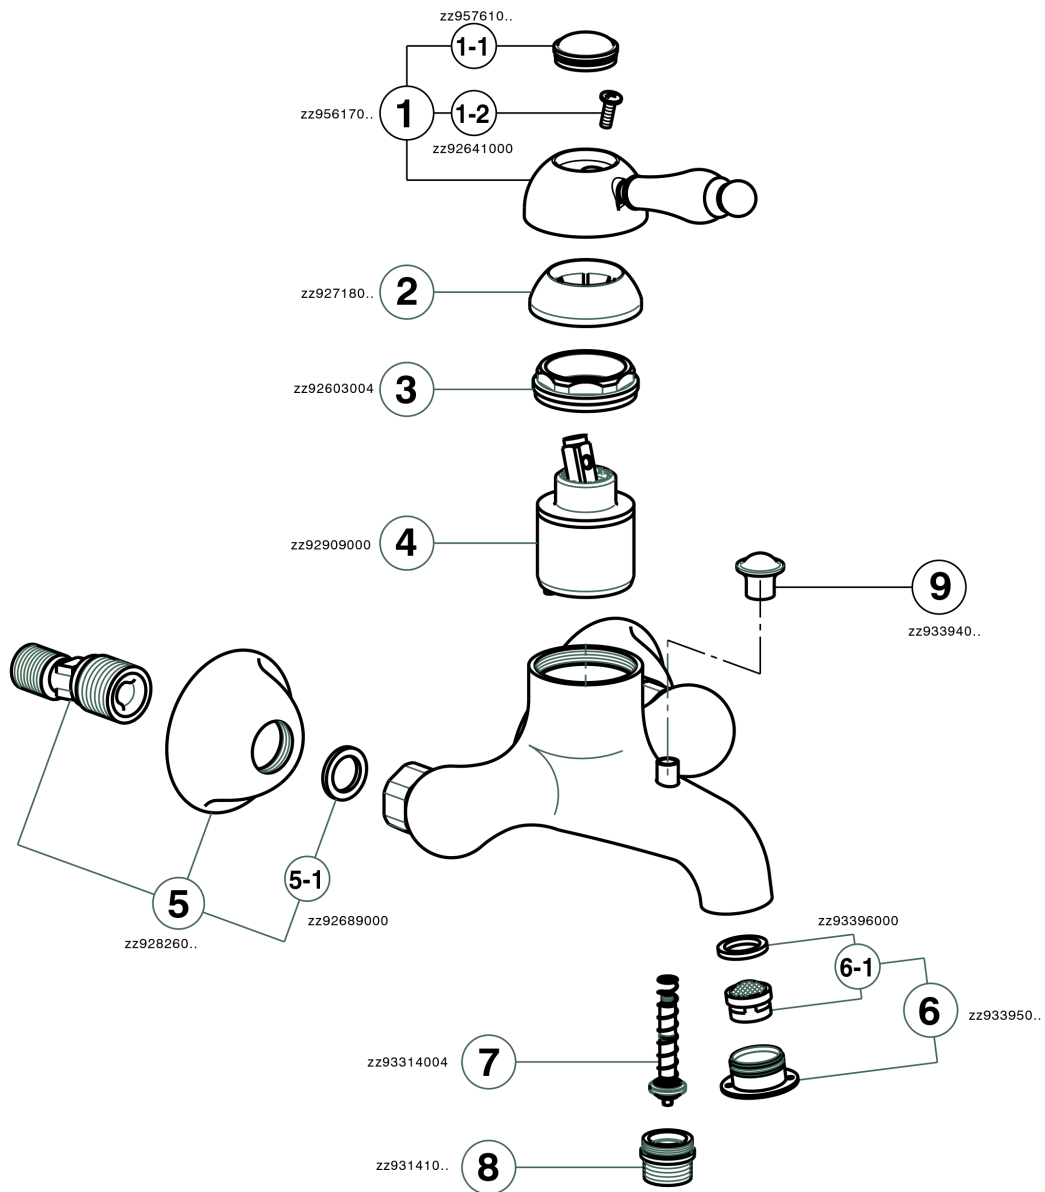

Single lever bath mixer ARCANA EMPRESS_EM000130

MODEL **EM000130**

Single lever bath mixer, without shower set, 1/2" M flexible connection

AVAILABLE FINISHINGS

-  **21** 21 Chrome
-  **24** 24 Gold
-  **26** 26 Old Copper
-  **27** 27 Old Bronze
-  **2A** 2A Satin Brushed Nickel
-  **74** 74 Chrome/Gold

CHARACTERISTICS

Cartridge Spare Parts **ZZ92909000**

43 mm Cartridge

Single lever bath mixer ARCANA EMPRESS_EM000130

EM000130

<https://en.cisal.it/single-lever-bath-mixer-arcana-empress-em000130>

2026-04-25