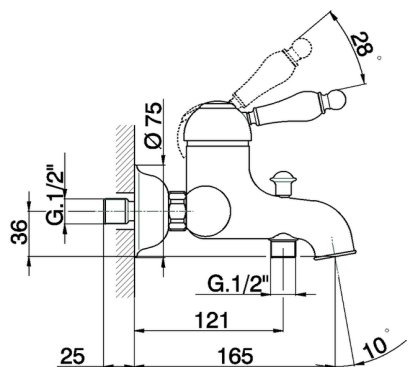

Single lever bath mixer ARCANA EMPRESS_EM000130

MODEL **EM000130**

Single lever bath mixer, without shower set, 1/2" M flexible connection

AVAILABLE FINISHINGS

-  **21** 21 Chrome
-  **24** 24 Gold
-  **26** 26 Old Copper
-  **27** 27 Old Bronze
-  **2A** 2A Satin Brushed Nickel
-  **74** 74 Chrome/Gold

CHARACTERISTICS

Cartridge Spare Parts **ZZ92909000**

43 mm Cartridge

Single lever bath mixer ARCANA EMPRESS_EM000130

EM000130

<https://en.cisal.it/single-lever-bath-mixer-arcana-empress-em000130>

2026-04-25