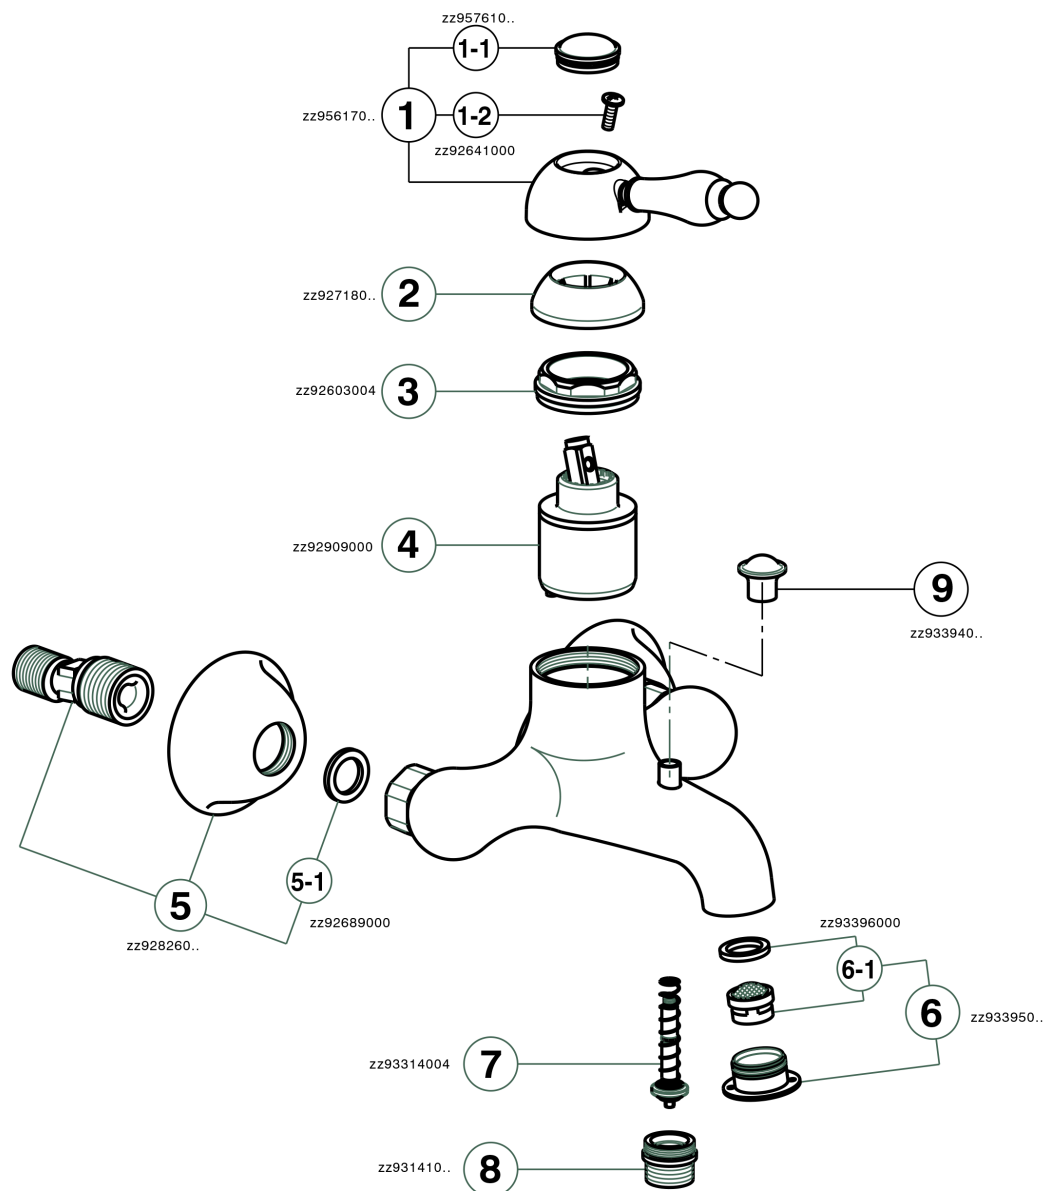

Single lever bath mixer ARCANA EMPRESS_EM000130

EM000130

<https://en.cisal.it/single-lever-bath-mixer-arcana-empress-em000130>

2026-06-05