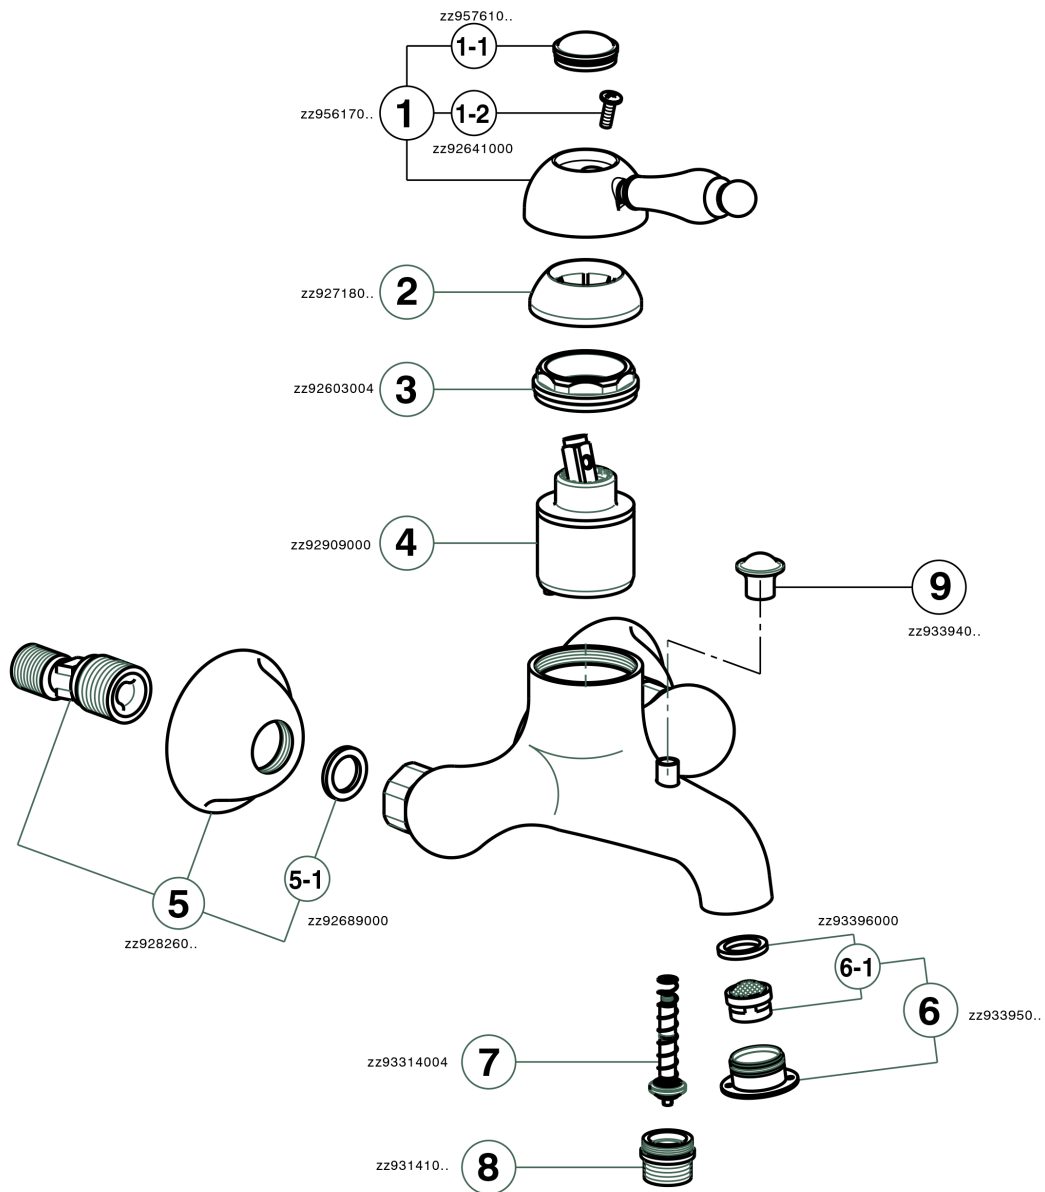

## Single lever bath mixer ARCANA EMPRESS\_EM000130

EM000130

<https://en.cisal.it/single-lever-bath-mixer-arcana-empress-em000130>

2026-05-15