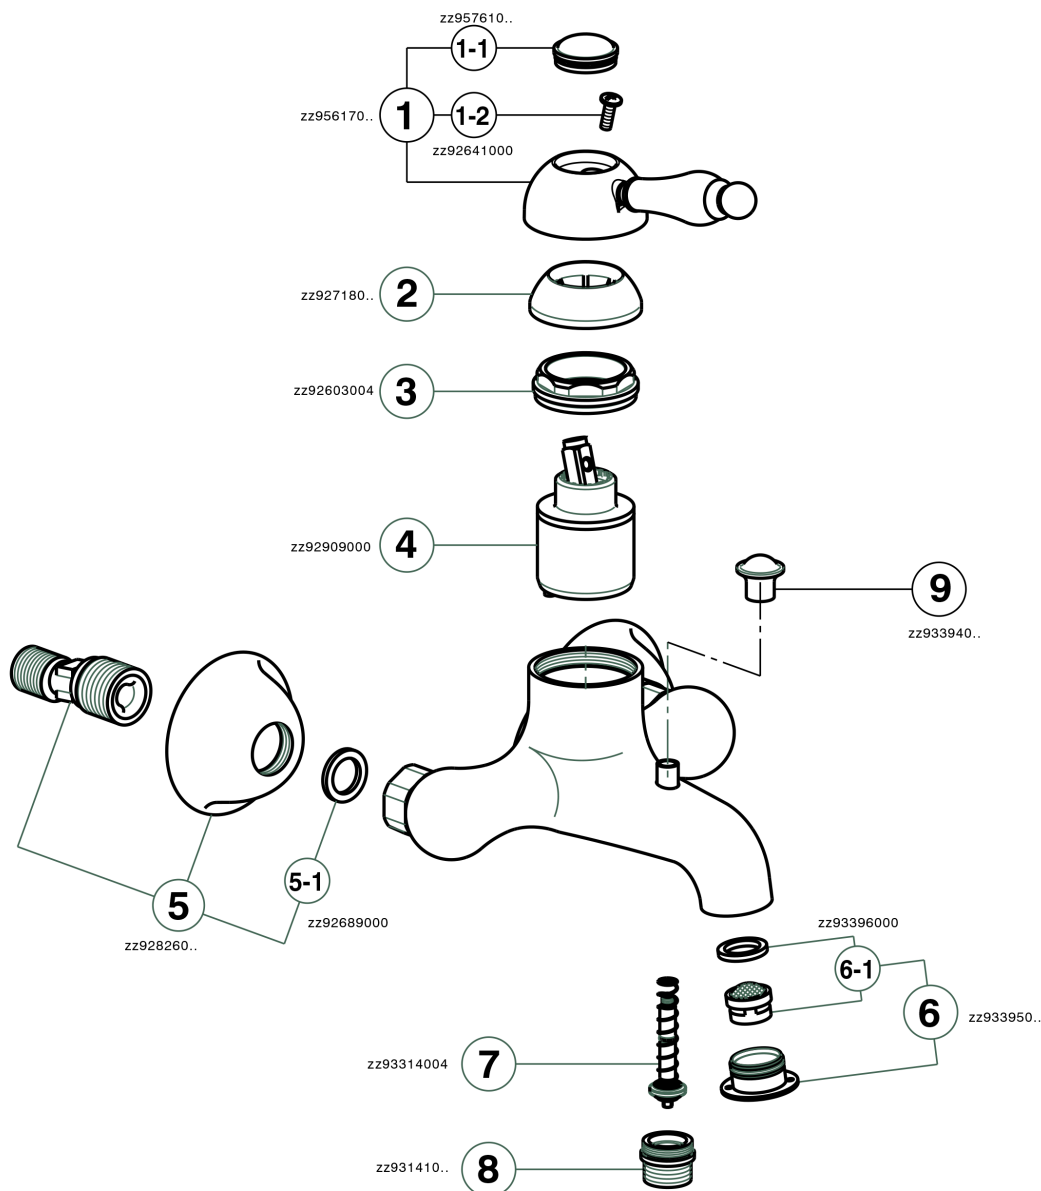

## Single lever bath mixer ARCANA EMPRESS\_EM000130

EM000130

<https://en.cisal.it/single-lever-bath-mixer-arcana-empress-em000130>

2026-04-04