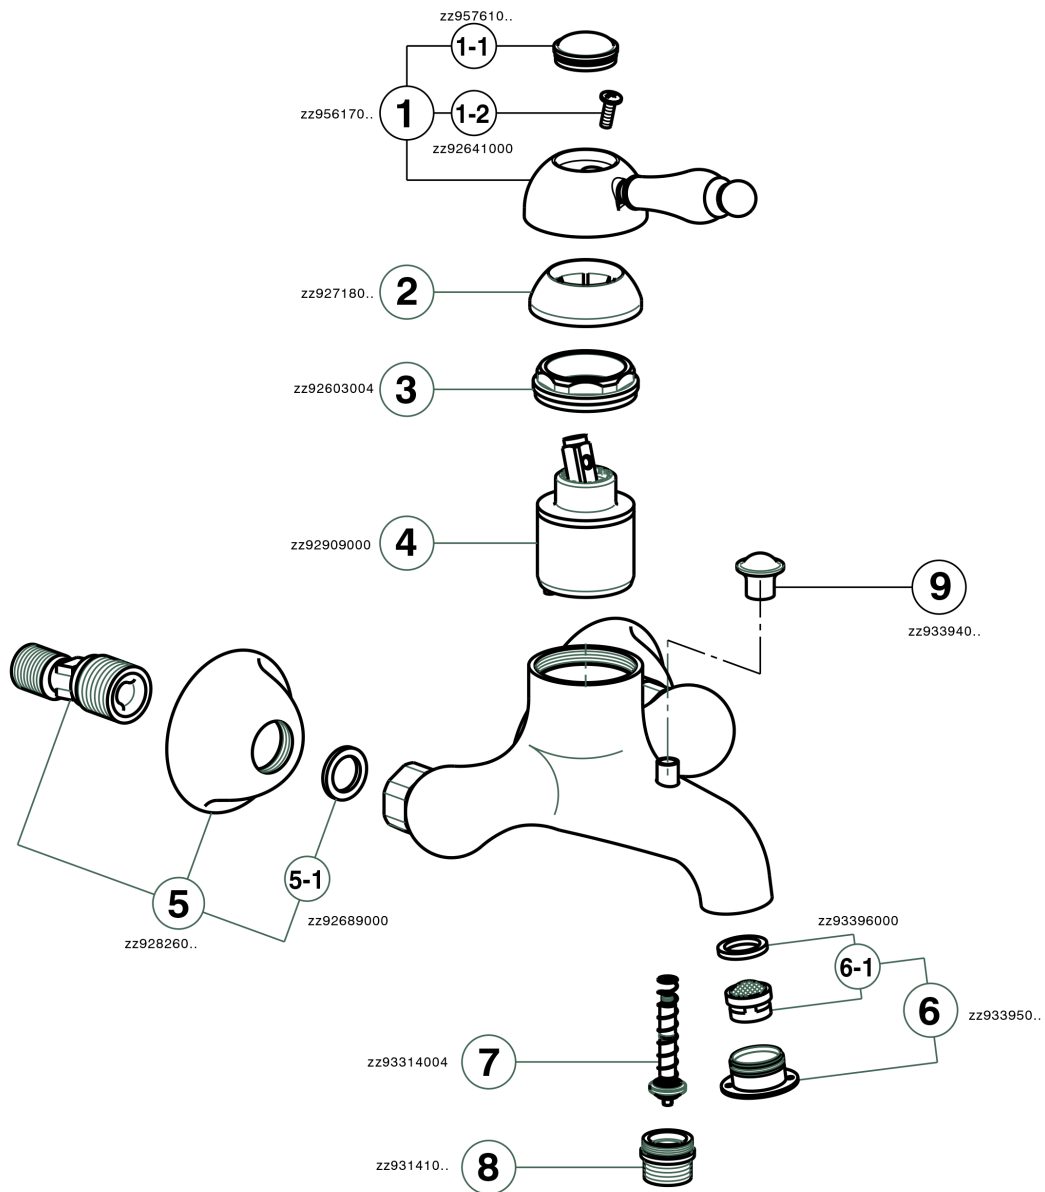

## Single lever bath mixer ARCANA EMPRESS\_EM000130

EM000130

<https://en.cisal.it/single-lever-bath-mixer-arcana-empress-em000130>

2026-04-25