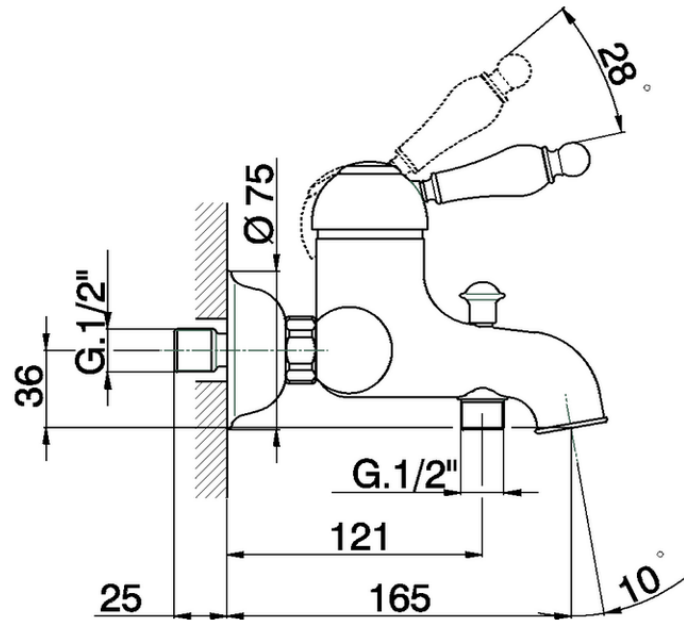

Single lever bath mixer ARCANA EMPRESS_EM000130

EM000130

<https://en.cisal.it/single-lever-bath-mixer-arcana-empress-em000130>

2026-04-04