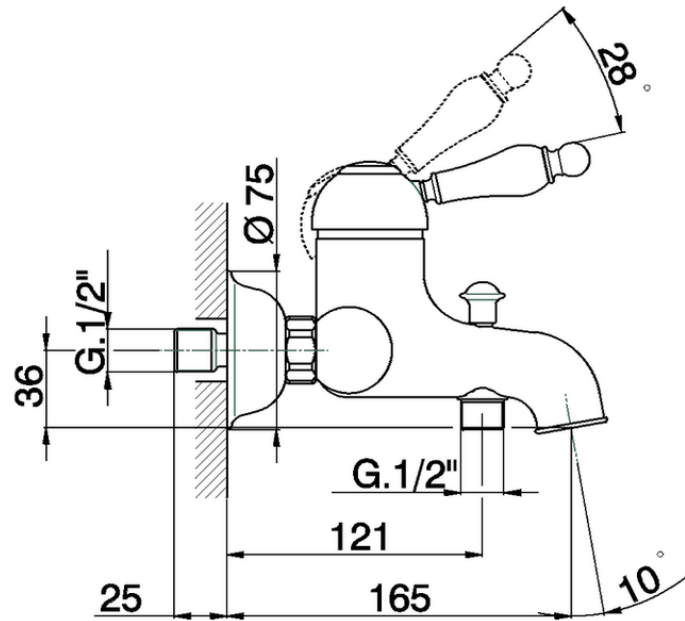

Single lever bath mixer ARCANA EMPRESS_EM000130

EM000130

<https://en.cisal.it/single-lever-bath-mixer-arcana-empress-em000130>

2026-04-24