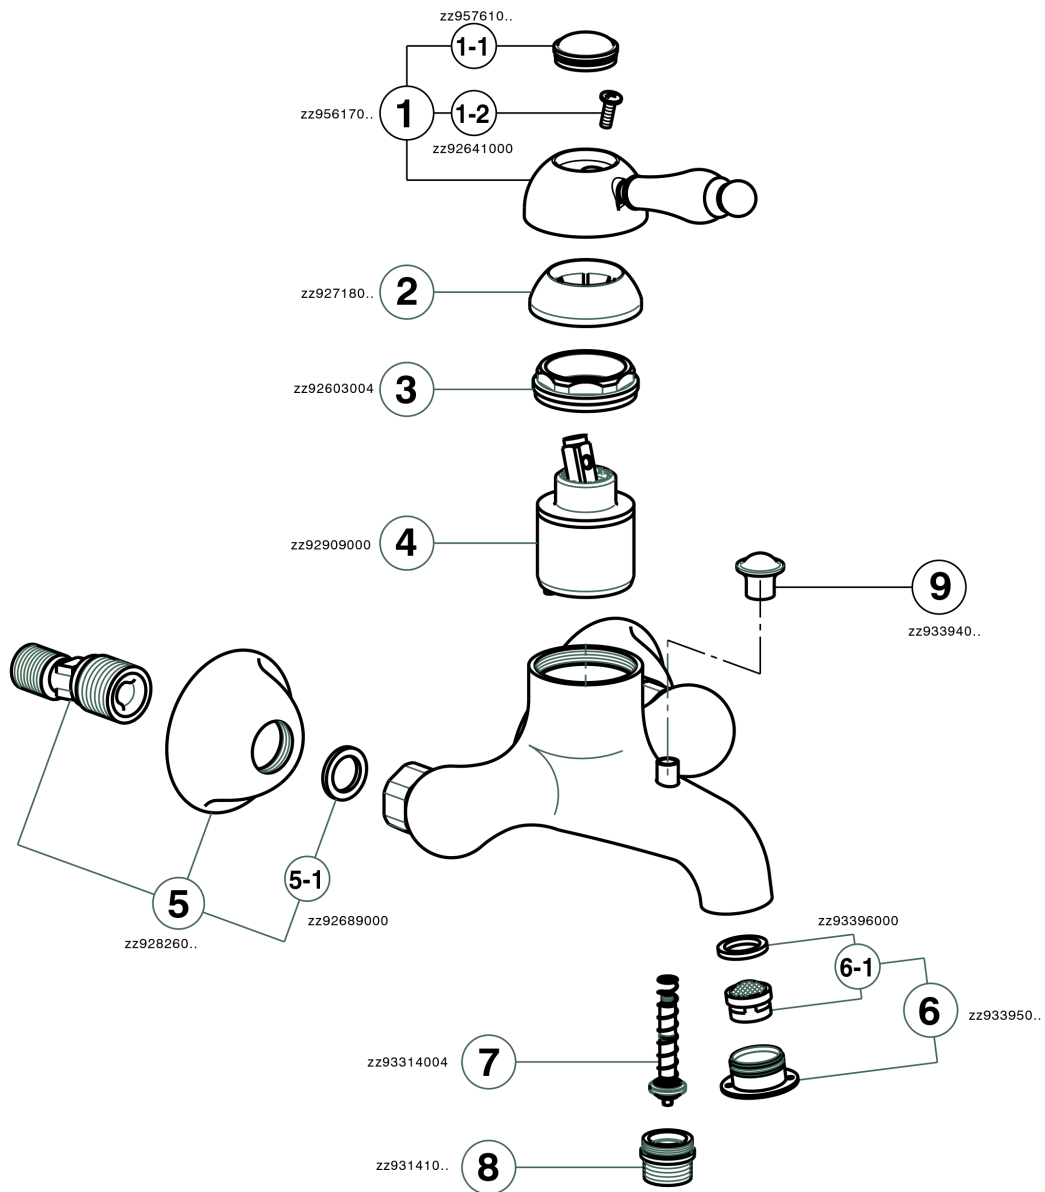

## Single lever bath mixer ARCANA EMPRESS\_EM000130

MODEL **EM000130**

Single lever bath mixer, without shower set, 1/2" M flexible connection

### CHARACTERISTICS

Cartridge Spare Parts **ZZ92909000**

**43 mm Cartridge**

## Single lever bath mixer ARCANA EMPRESS\_EM000130

EM000130

<https://en.cisal.it/single-lever-bath-mixer-arcana-empress-em000130>

2026-06-05