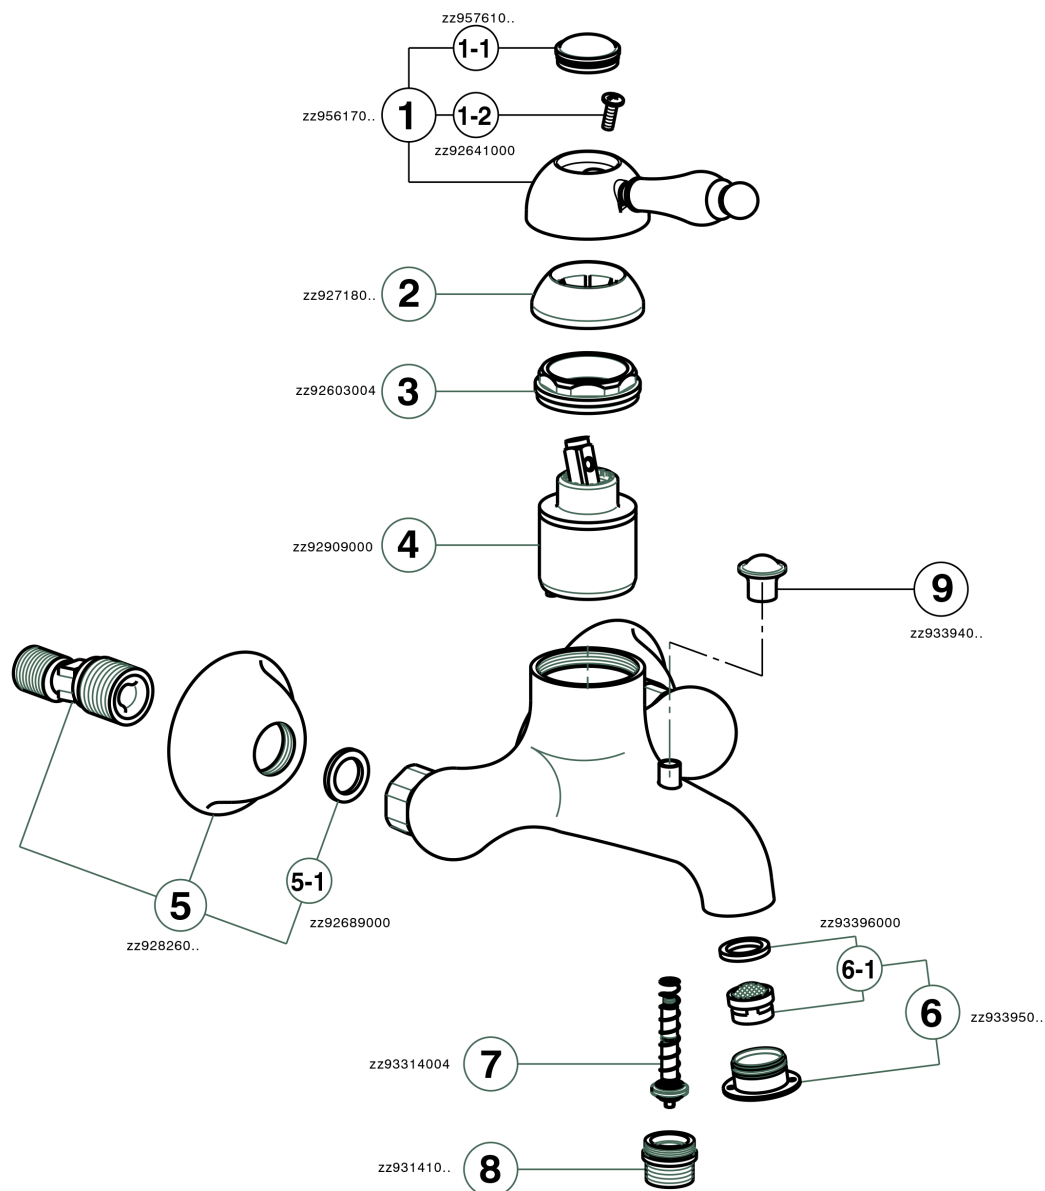

## Single lever bath mixer ARCANA EMPRESS\_EM000130

MODEL **EM000130**

Single lever bath mixer, without shower set, 1/2" M flexible connection

### CHARACTERISTICS

Cartridge Spare Parts **ZZ92909000**

**43 mm Cartridge**

## Single lever bath mixer ARCANA EMPRESS\_EM000130

EM000130

<https://en.cisal.it/single-lever-bath-mixer-arcana-empress-em000130>

2026-05-15