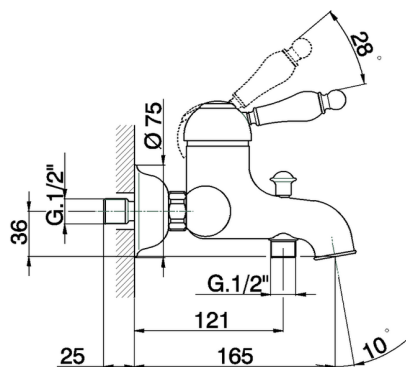

## Single lever bath mixer ARCANA EMPRESS\_EM000130

MODEL **EM000130**

Single lever bath mixer, without shower set, 1/2" M flexible connection

### CHARACTERISTICS

Cartridge Spare Parts **ZZ92909000**

**43 mm Cartridge**