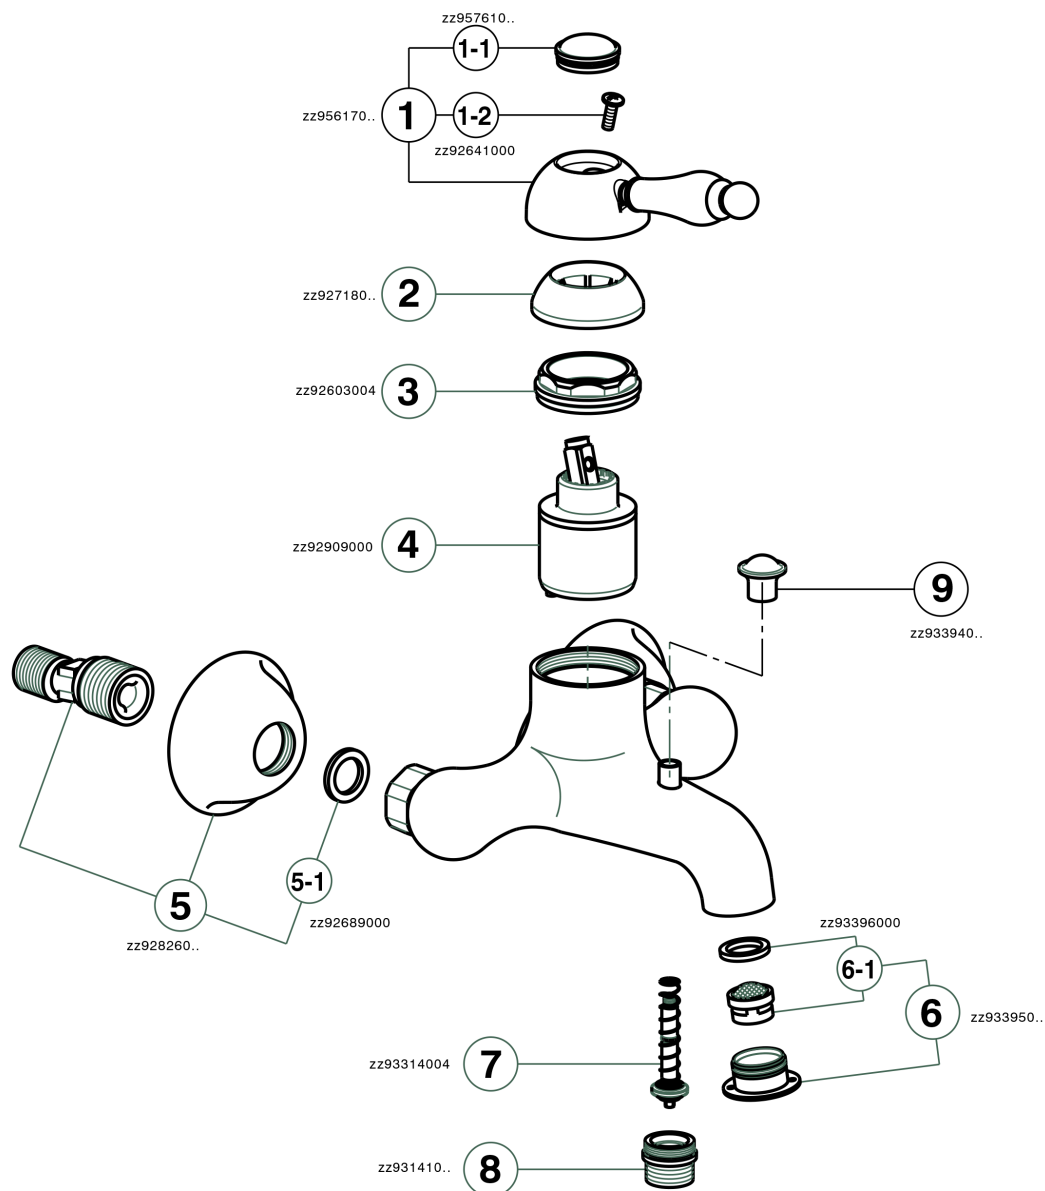

## Single lever bath mixer ARCANA EMPRESS\_EM000130

EM000130

<https://en.cisal.it/single-lever-bath-mixer-arcana-empress-em000130>

2026-05-15